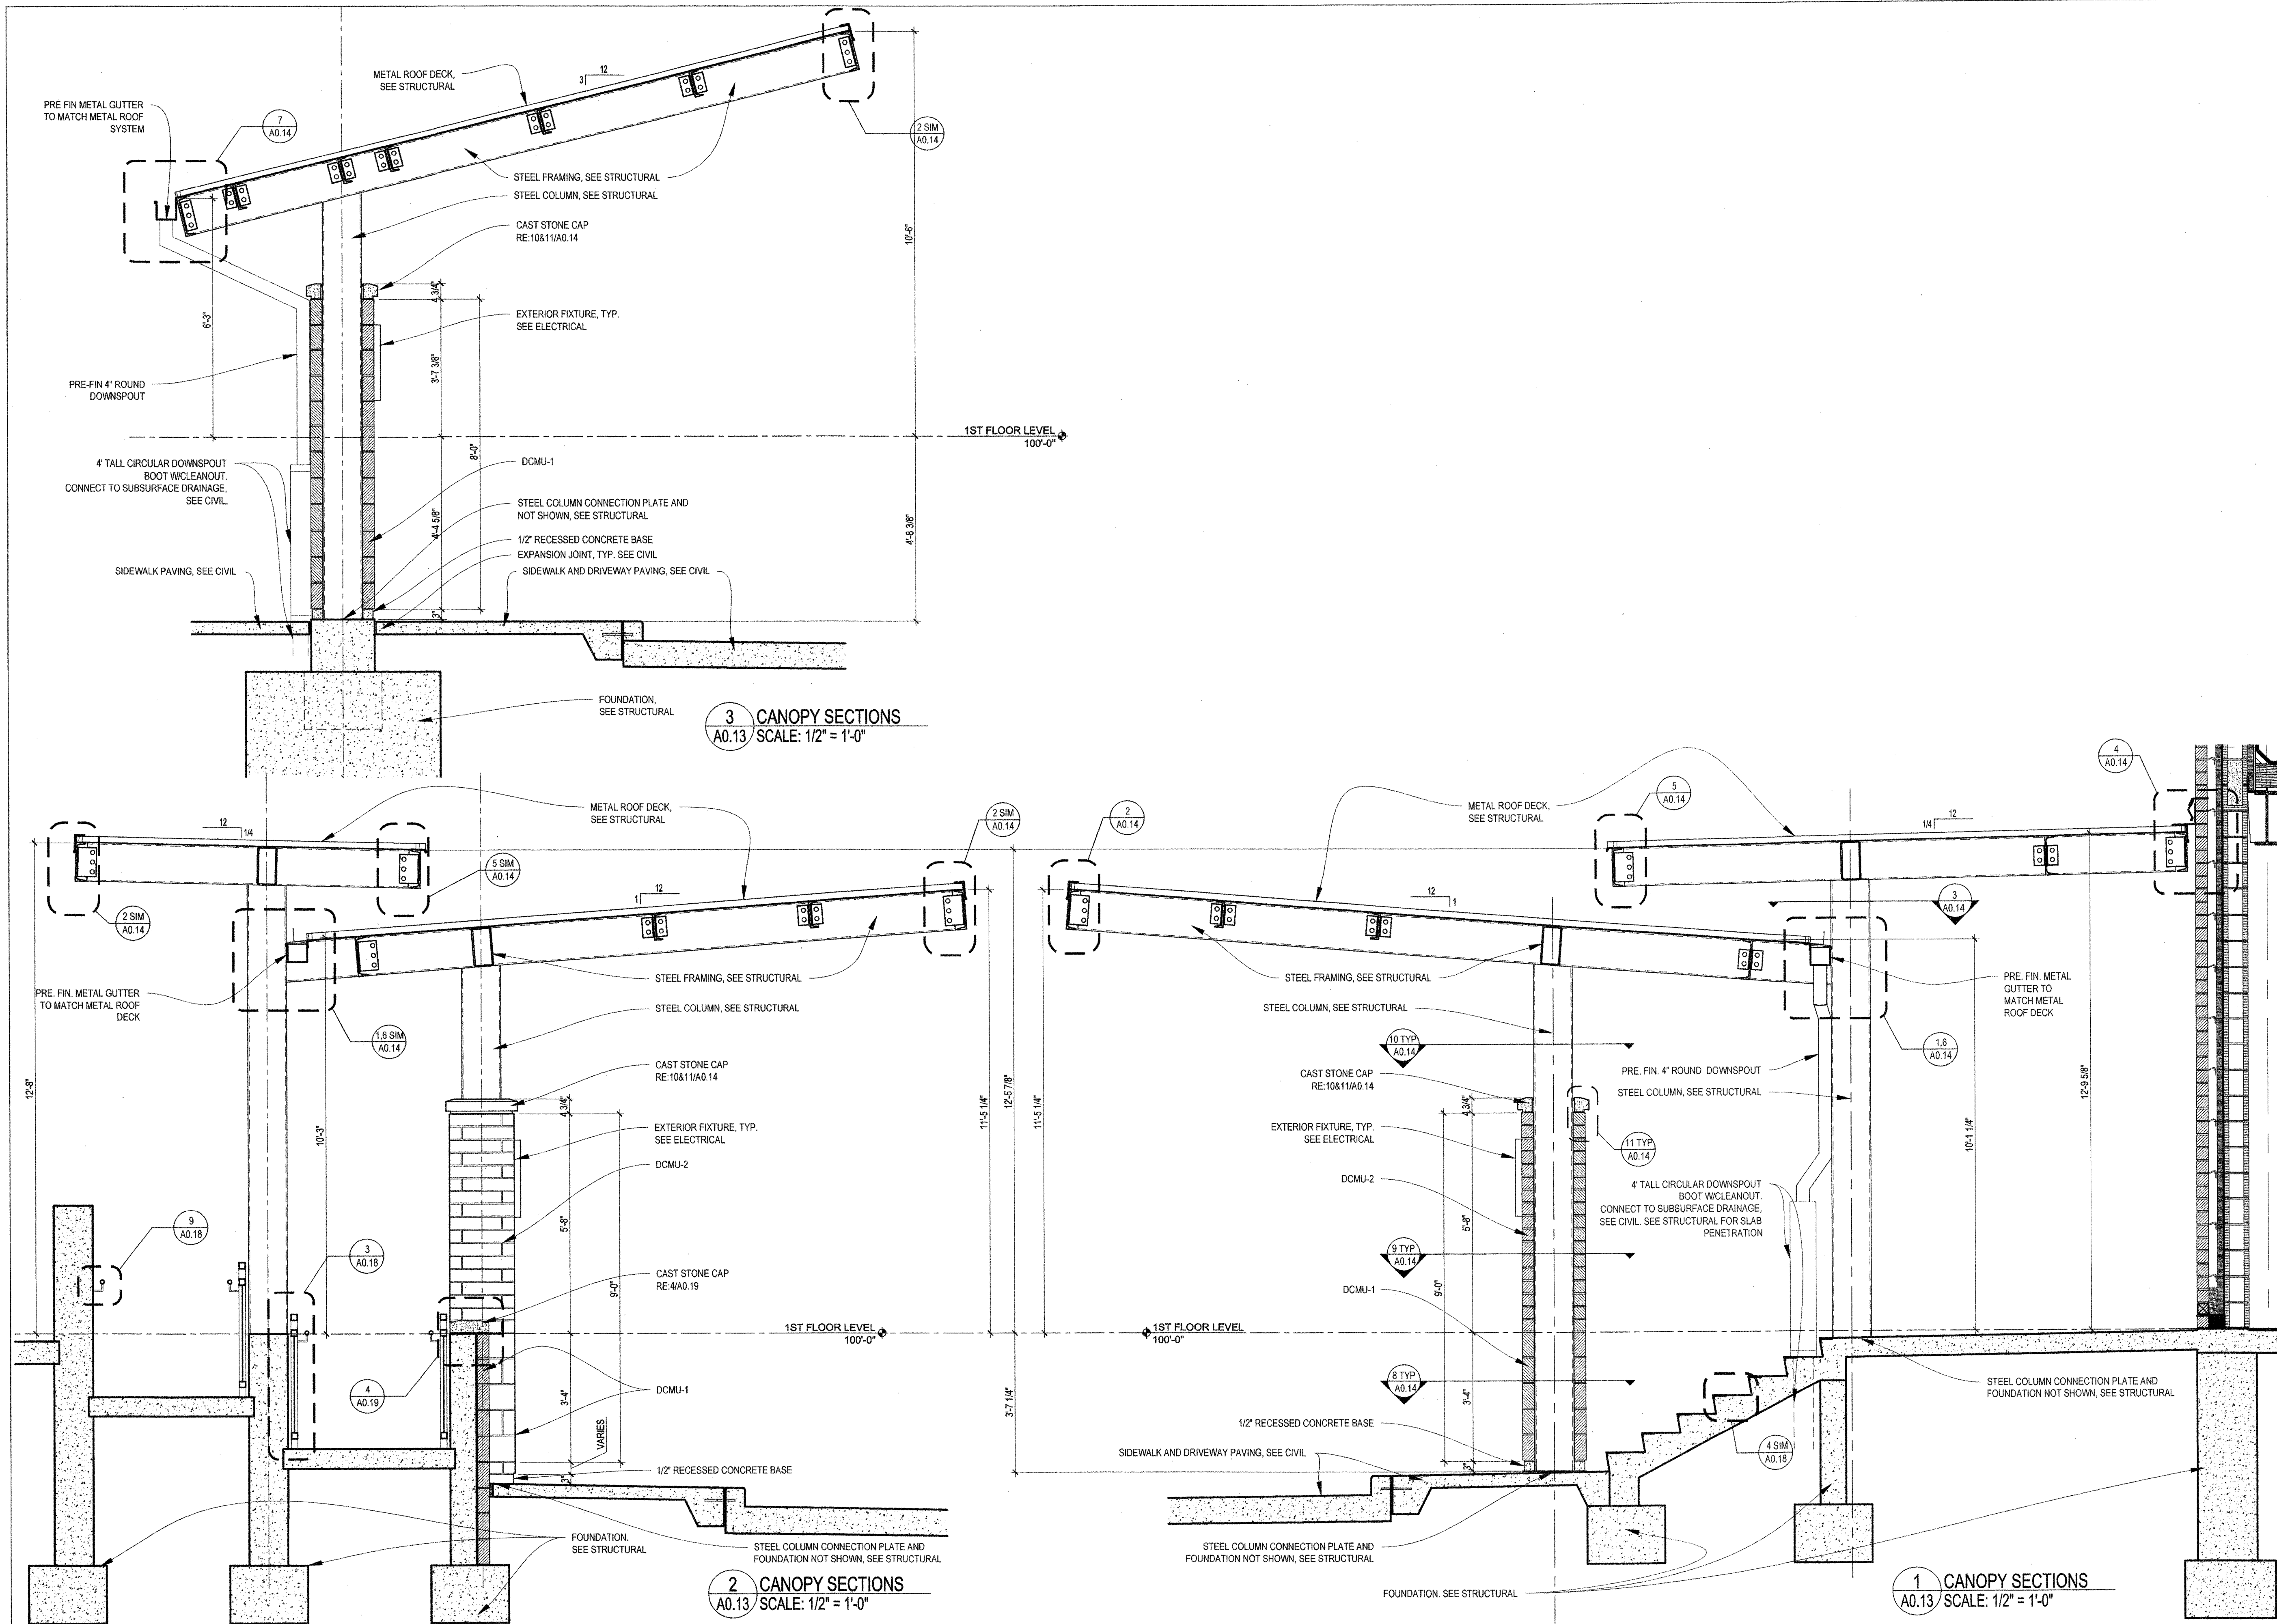

**NEW 3 SECTION ELEMENTARY SCHOOL
AT FISK-HOWARD SCHOOL
RECOVERY SCHOOL DISTRICT**

211 SLOPEZ STREET NEW ORLEANS, LOUISIANA 70119

DATE ISSUED: 7 DECEMBER, 2012
REVISED:
REVISED:
REVISED:
REVISED:
DRAWN BY: MSR, CMB
CHECKED BY: DGR, JFM
PHASE:

BID DOCUMENTS

11085

TITLE:
SITE PLAN
CANOPY SECTIONS

SHEET:

A0.13

3 CANOPY SECTIONS
A0.13 SCALE: 1/2" = 1'-0"

2 CANOPY SECTIONS
A0.13 SCALE: 1/2" = 1'-0"

1 CANOPY SECTIONS
A0.13 SCALE: 1/2" = 1'-0"