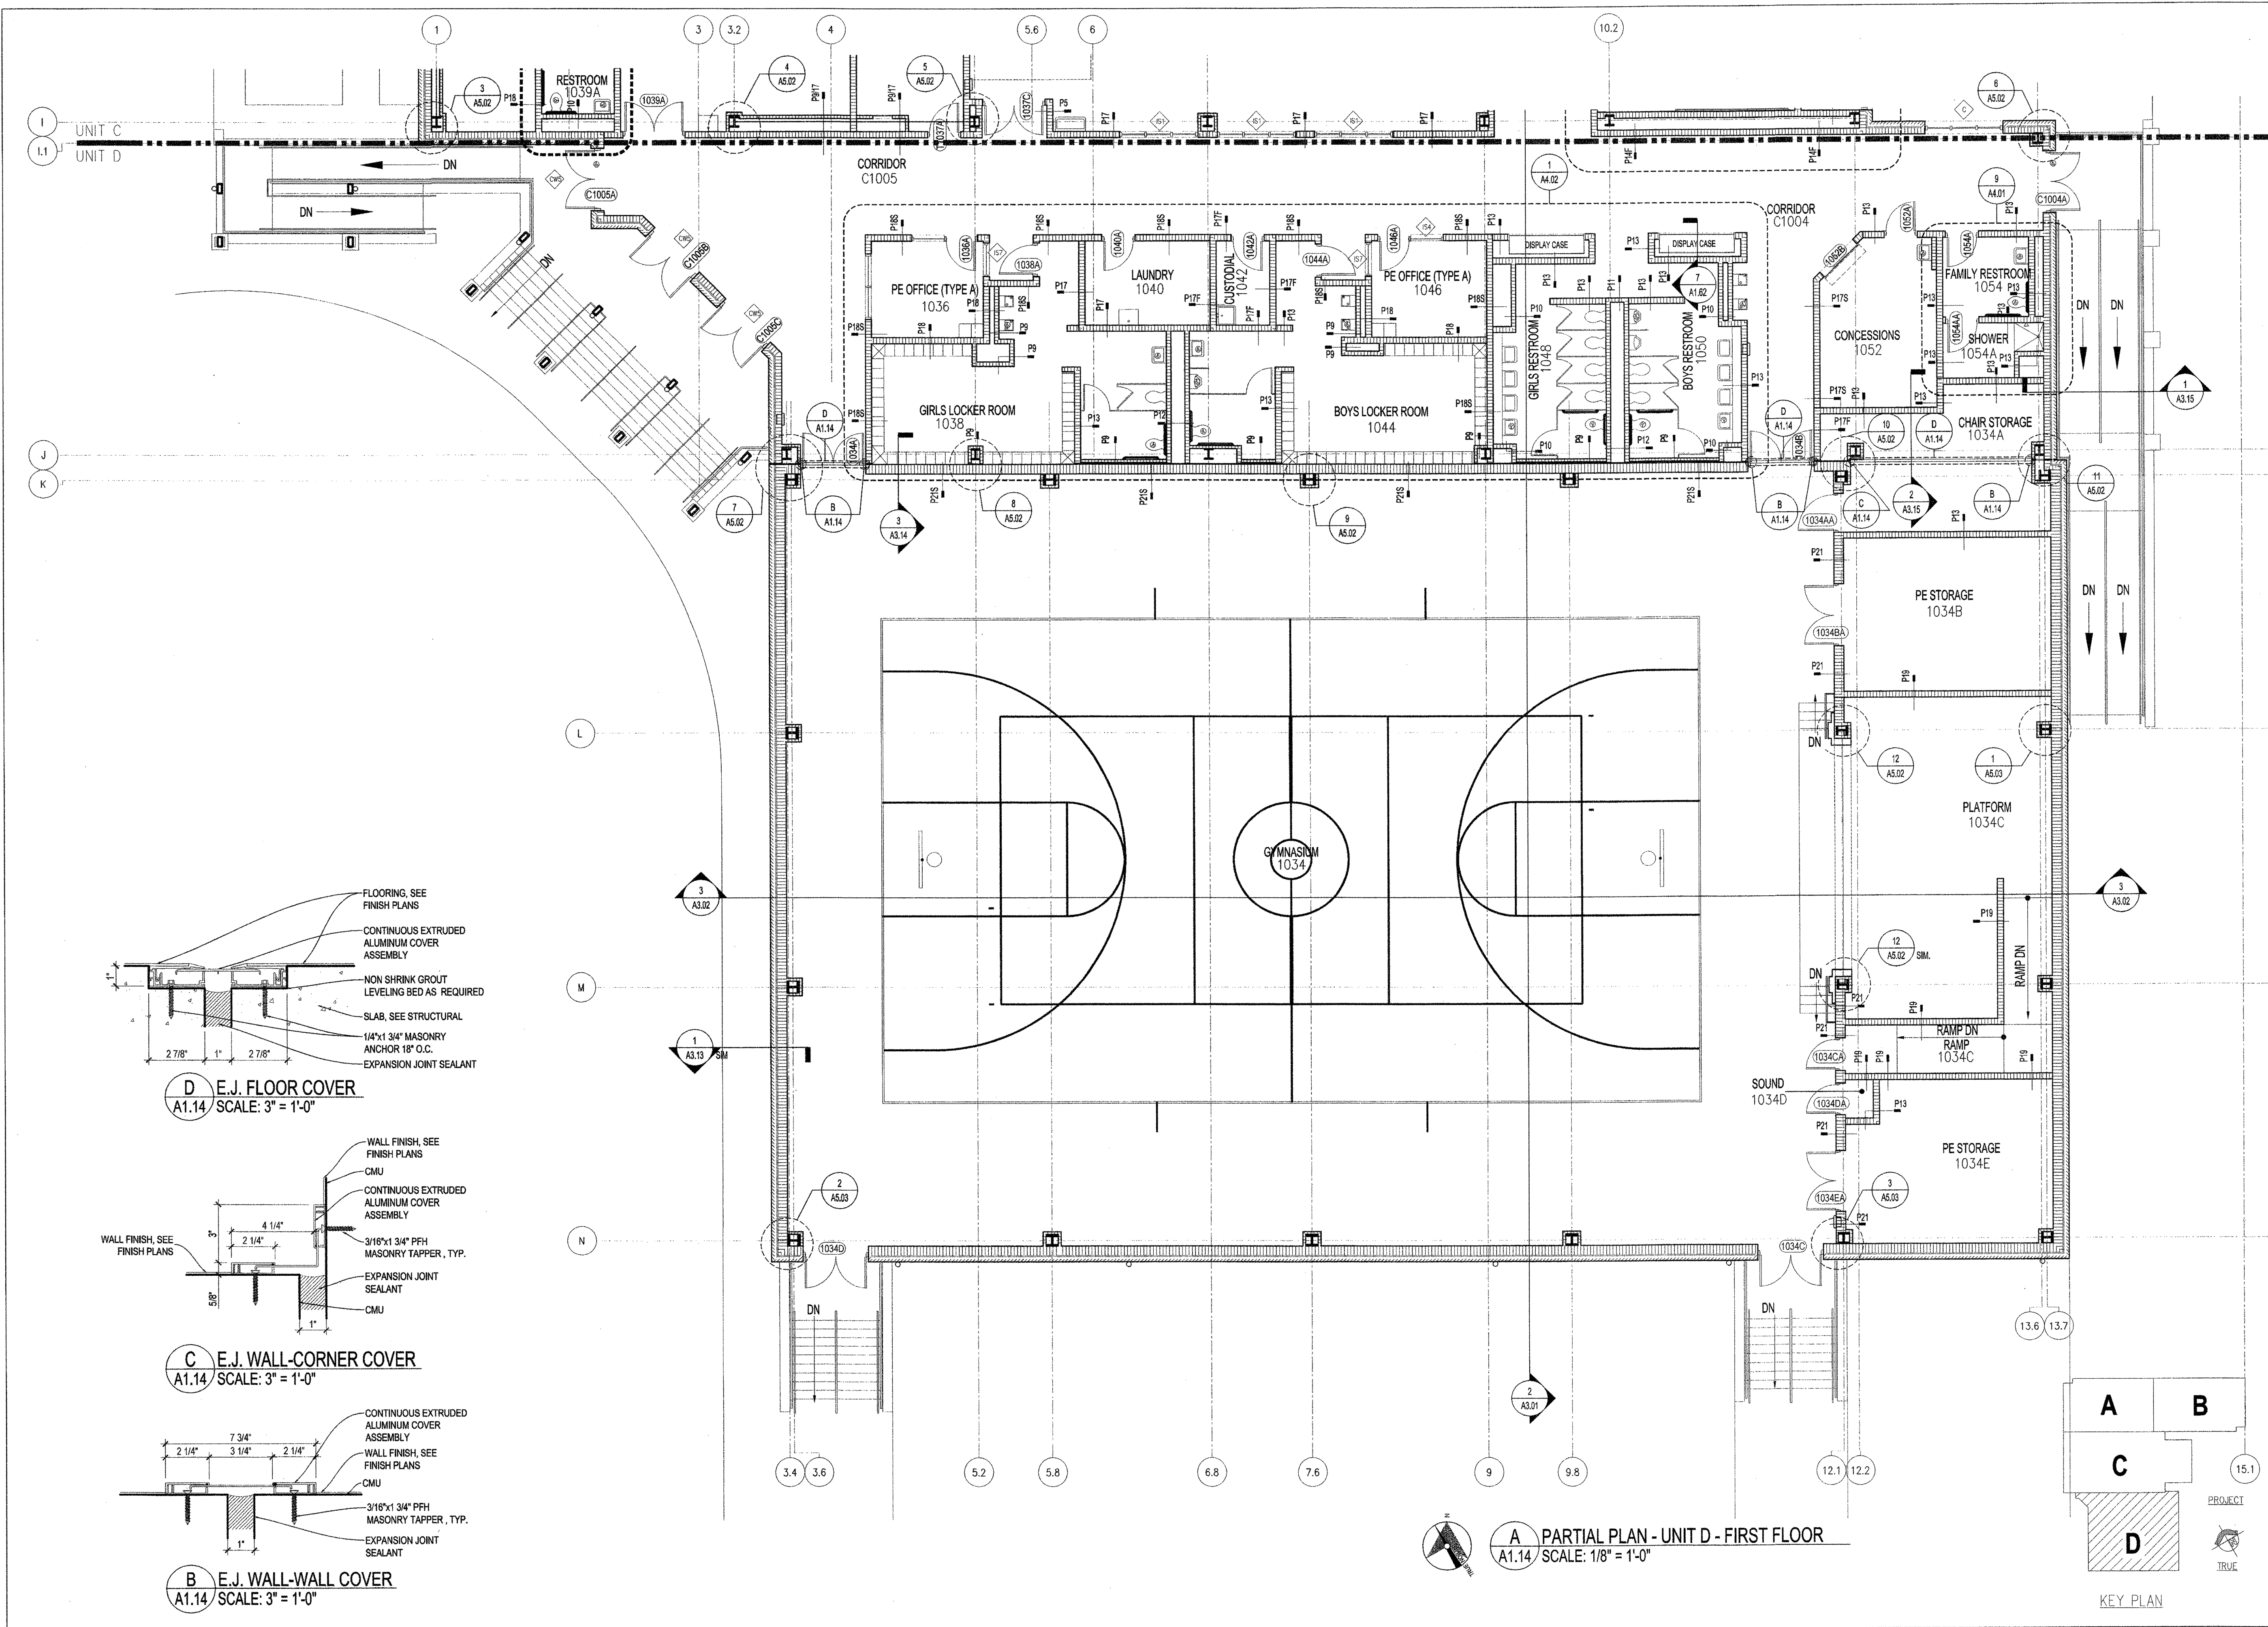

**NEW 3 SECTION ELEMENTARY SCHOOL
AT FISK-HOWARD SCHOOL
RECOVERY SCHOOL DISTRICT**

211 S. LOPEZ STREET NEW ORLEANS, LOUISIANA 70119

DATE ISSUED: 7 DECEMBER, 2012
REVISED:
REVISED:
REVISED:
REVISED:
DRAWN BY: CMB
CHECKED BY: DGR, JFM
PHASE:

BID DOCUMENTS

11085

TITLE: PARTIAL PLAN
UNIT D - FIRST FLOOR

SHEET:

A1.14

D E.J. FLOOR COVER
A1.14 / SCALE: 3" = 1'-0"

C E.J. WALL-CORNER COVER
A1.14 / SCALE: 3" = 1'-0"

B E.J. WALL-WALL COVER
A1.14 / SCALE: 3" = 1'-0"

A PARTIAL PLAN - UNIT D - FIRST FLOOR
A1.14 / SCALE: 1/8" = 1'-0"

KEY PLAN