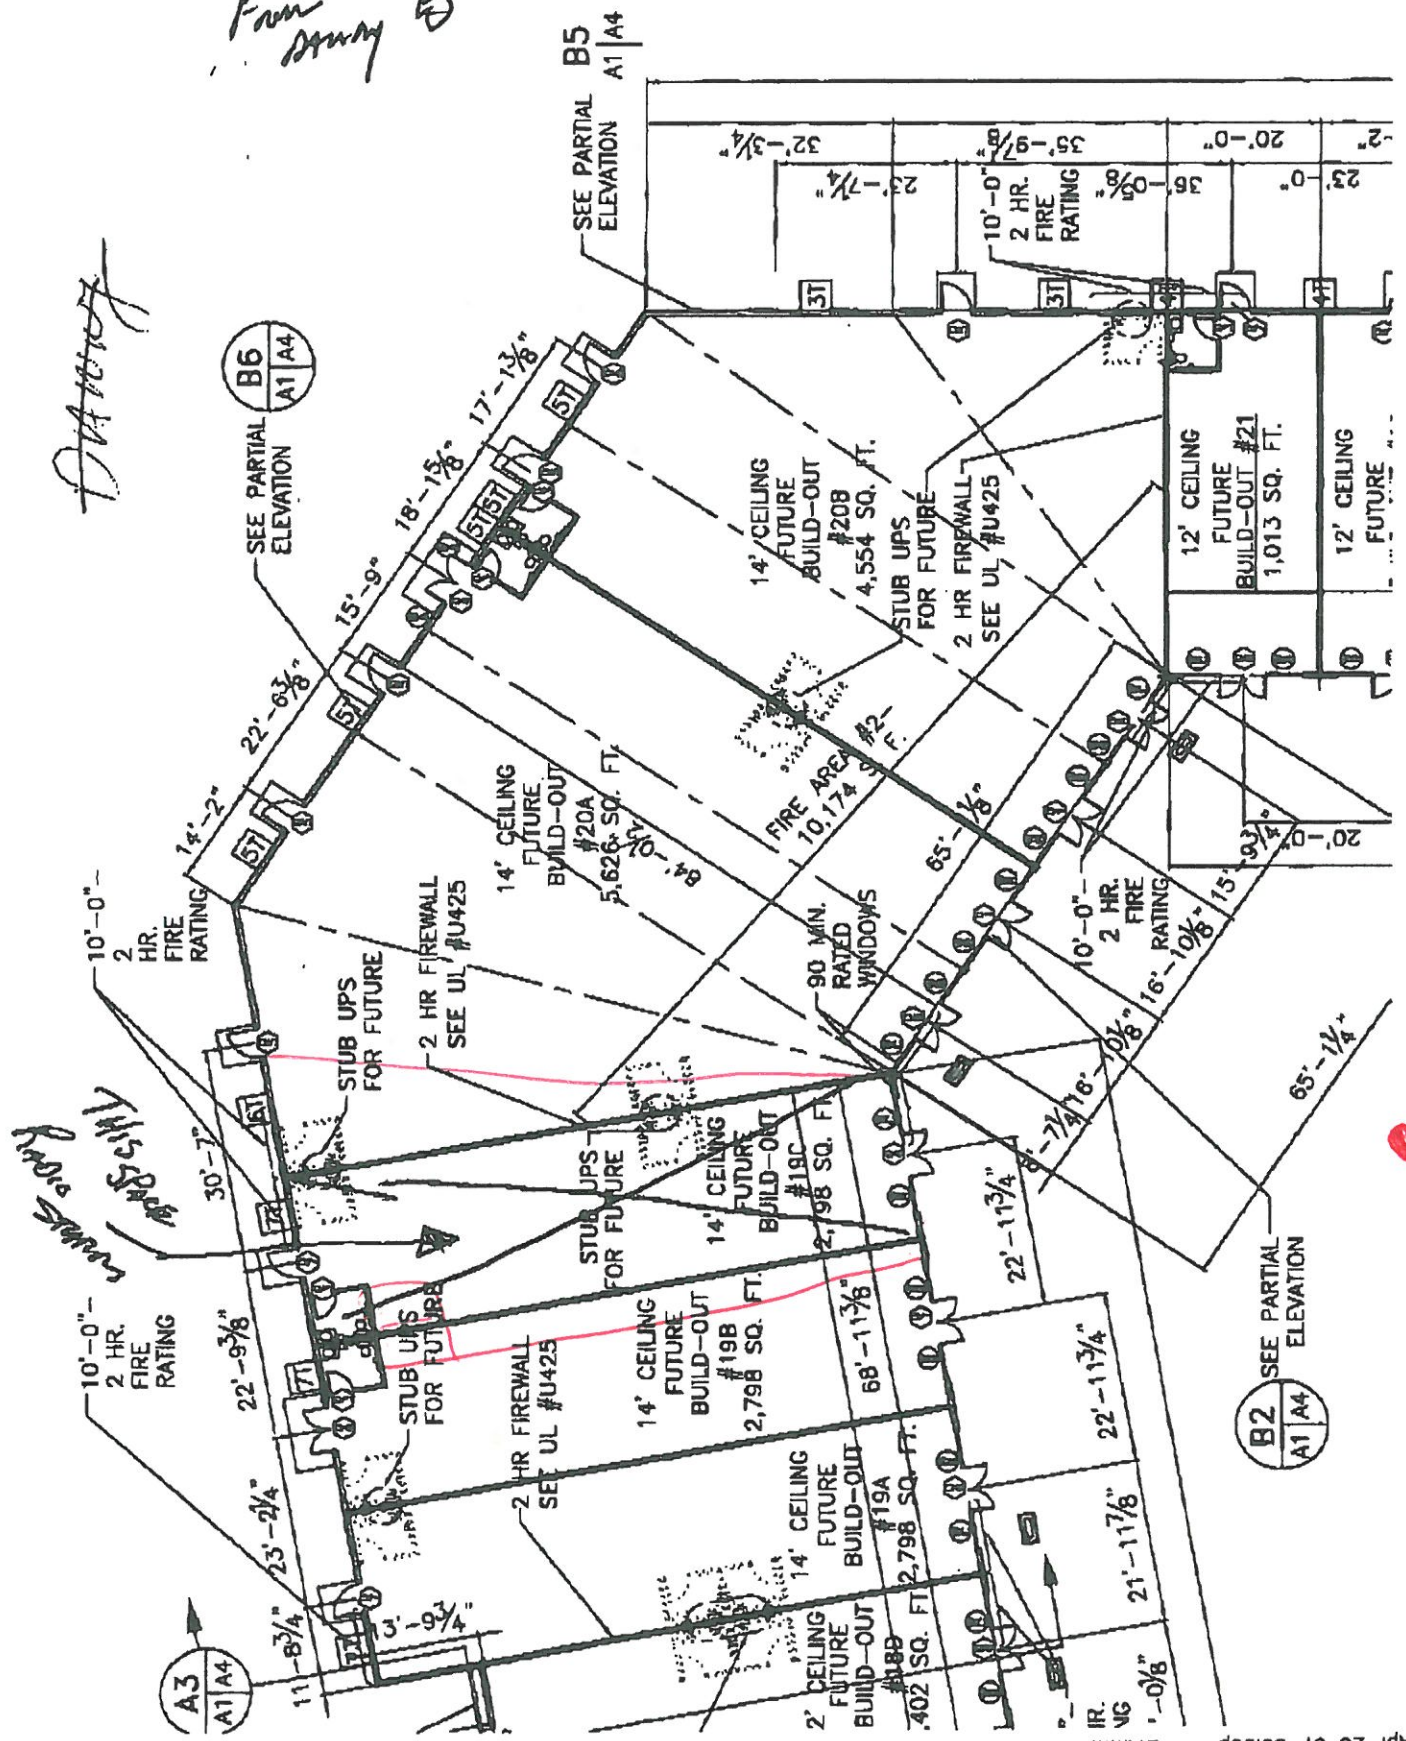

1

FLOOR PLAN - WGSO RADIO

1/16" = 1'-0" REVISION 40

UNIT 152
2710 CAUSE WEST

SPACE IS TAKEN PLAN IS MADE A MISTAKE

*UNIT 152
2710 CAUSEWAY WEST*

To: Chuck
 From Danny B

2 Pages

DANNY

*This space
 Radio Station*

A3
 A1/A4

B6
 A1/A4
 SEE PARTIAL
 ELEVATION

B2
 A1/A4
 SEE PARTIAL
 ELEVATION

B5
 A1/A4
 SEE PARTIAL
 ELEVATION