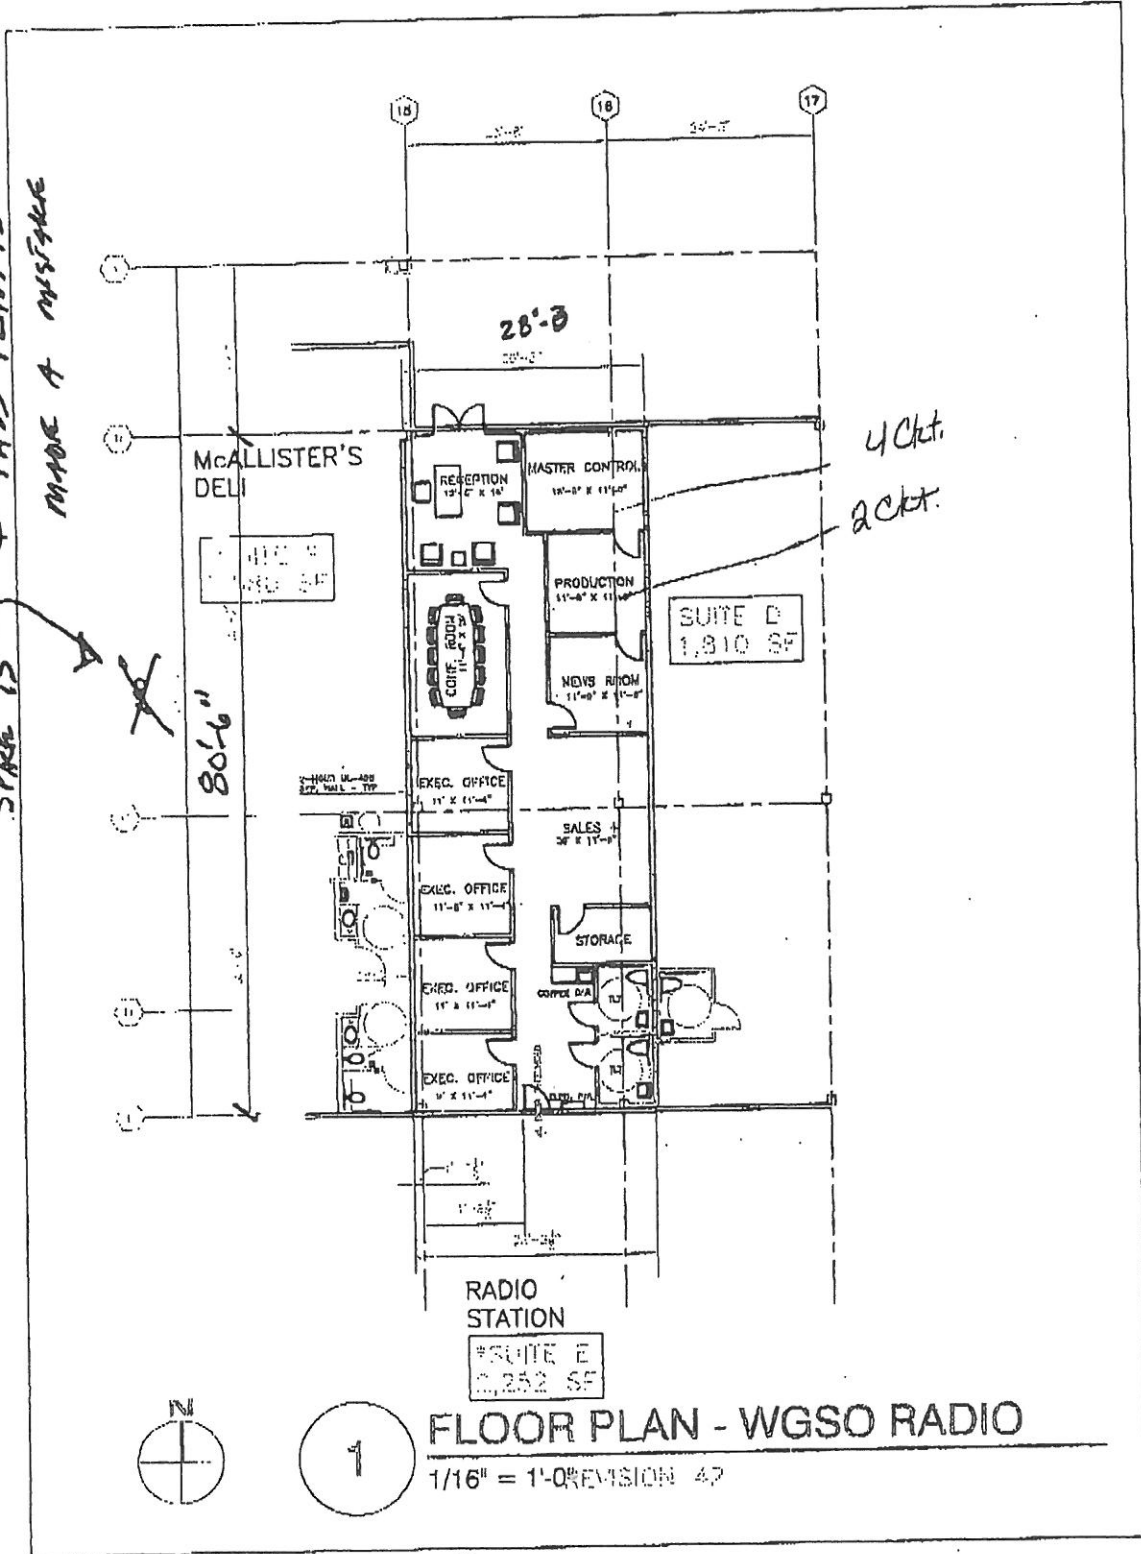

1

FLOOR PLAN - WGSO RADIO

1/16" = 1'-0" REVISION 40

UNIT 152
2710 CAUSE WEST

SPACE IS TAKEN PLAN IS MADE A MISTAKE

*UNIT 152
2710 CAUSEWAY WEST*

To: Chuck
 From Danny B

2 Pages

DANNY

*This space
 Radio Station*

A3
 A1/A4

B6
 A1/A4
 SEE PARTIAL
 ELEVATION

B2
 A1/A4
 SEE PARTIAL
 ELEVATION

B5
 A1/A4
 SEE PARTIAL
 ELEVATION