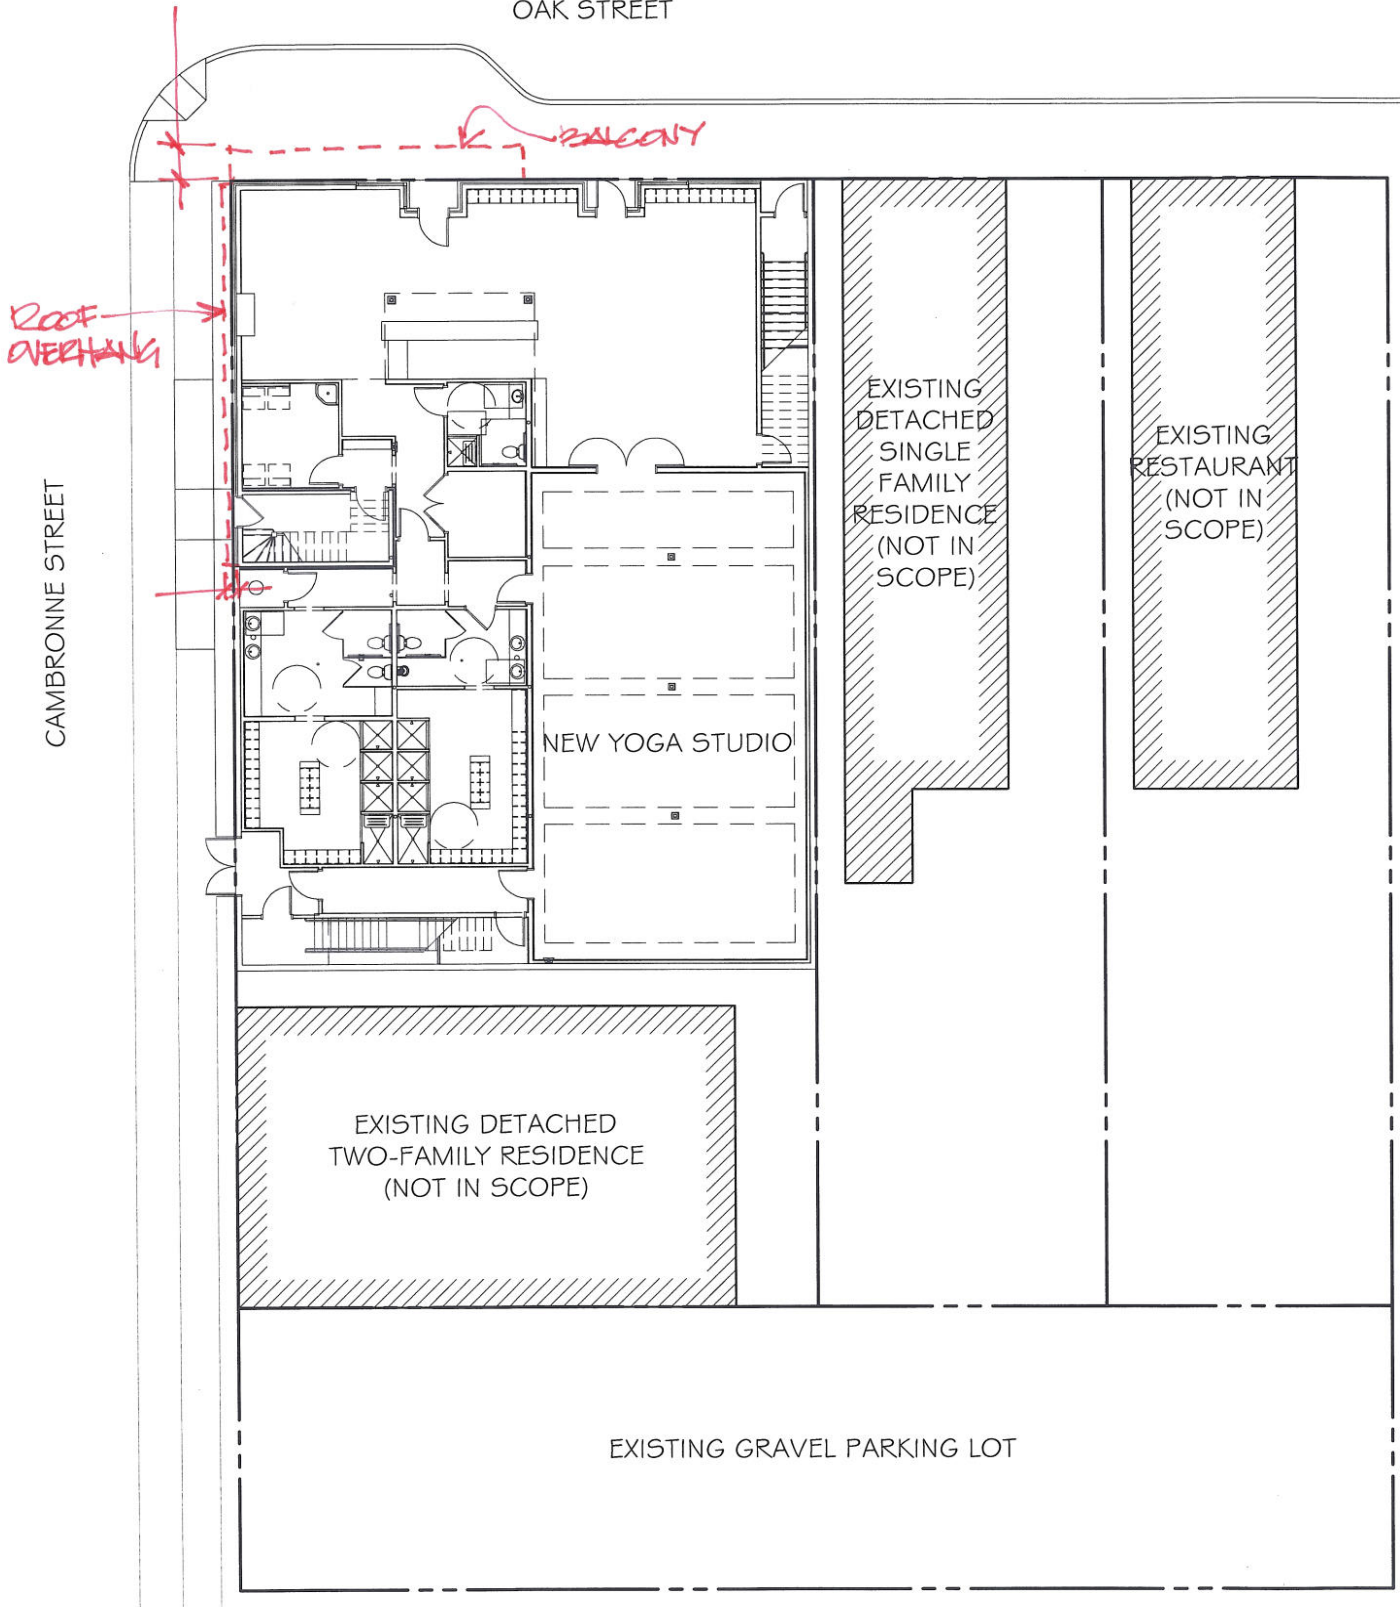

OAK STREET

| SITE PLAN  
SCALE: 1" = 20'