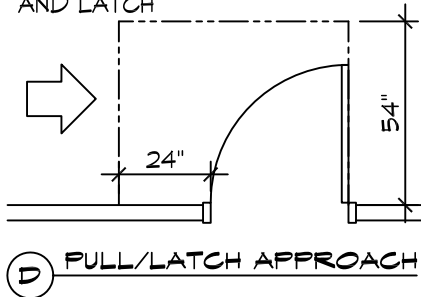

IF DOOR IS PROVIDED W/ CLOSER AND LATCH

IF DOOR IS PROVIDED W/ CLOSER AND LATCH

IF DOOR IS PROVIDED W/ CLOSER AND LATCH

IF DOOR IS PROVIDED W/ CLOSER AND LATCH

BADA DOOR CLEARANCES

SCALE: 1/4" = 1'-0"