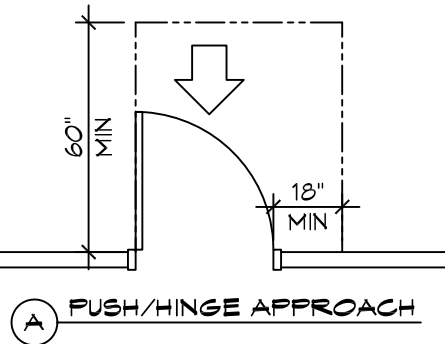

IF DOOR IS PROVIDED W/ CLOSER AND LATCH

IF DOOR IS PROVIDED W/ CLOSER AND LATCH

IF DOOR IS PROVIDED W/ CLOSER AND LATCH

IF DOOR IS PROVIDED W/ CLOSER AND LATCH

BADA DOOR CLEARANCES

SCALE: 1/4" = 1'-0"