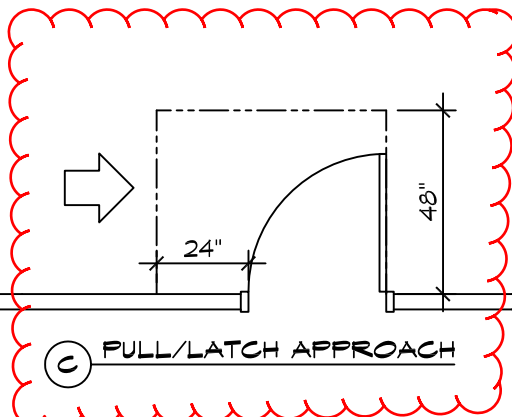

IF DOOR IS PROVIDED W/ CLOSER AND LATCH

IF DOOR IS PROVIDED W/ CLOSER AND LATCH

IF DOOR IS PROVIDED W/ CLOSER AND LATCH

IF DOOR IS PROVIDED W/ CLOSER AND LATCH

BADA DOOR CLEARANCES

SCALE: 1/4" = 1'-0"