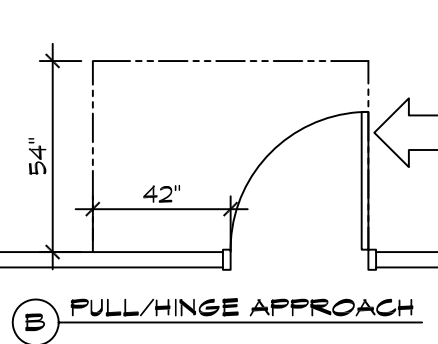

IF DOOR IS PROVIDED W/ CLOSER AND LATCH

IF DOOR IS PROVIDED W/ CLOSER AND LATCH

IF DOOR IS PROVIDED W/ CLOSER AND LATCH

IF DOOR IS PROVIDED W/ CLOSER AND LATCH

BADA DOOR CLEARANCES

SCALE: 1/4" = 1'-0"