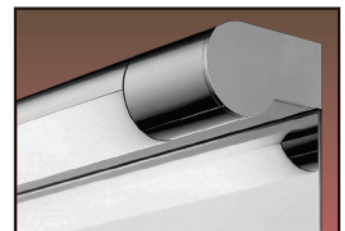

TABLEAU™
 LINEAR ADJUSTABLE
 FLUORESCENT
 TAB SERIES

Brushed Aluminum

- Elegant styling, energy efficient lamping and durable construction make Tableau ideal for bathroom and task light applications in hotels, dormitories, offices and hospitals.
- Tableau can also be mounted on ceilings to provide vertical illumination on walls, art or message boards.
- Smooth, low glare opal diffuser or clear linear prism lens rotates to direct light as needed.
- Tri-phosphor T8, T5 or High Output T5 lamps included.
- Premium electronic ballast with soft-start circuit maximizes lamp life and provides flicker-free performance.

Painted White

Top right of tableau

Polished Chrome

Painted matte aluminum

TAB 126 in Brushed Aluminum

TABLEAU™
 LINEAR ADJUSTABLE
 FLUORESCENT
 TAB SERIES

SPECIFICATIONS

CONSTRUCTION

.090 extruded aluminum housing with die-cast metal ends.

DIFFUSER

Snap-in translucent opal acrylic diffuser standard, with clear linear prism acrylic diffuser optional.

FINISHES

Fixtures may be specified with a variety of painted, anodized or plated finishes.