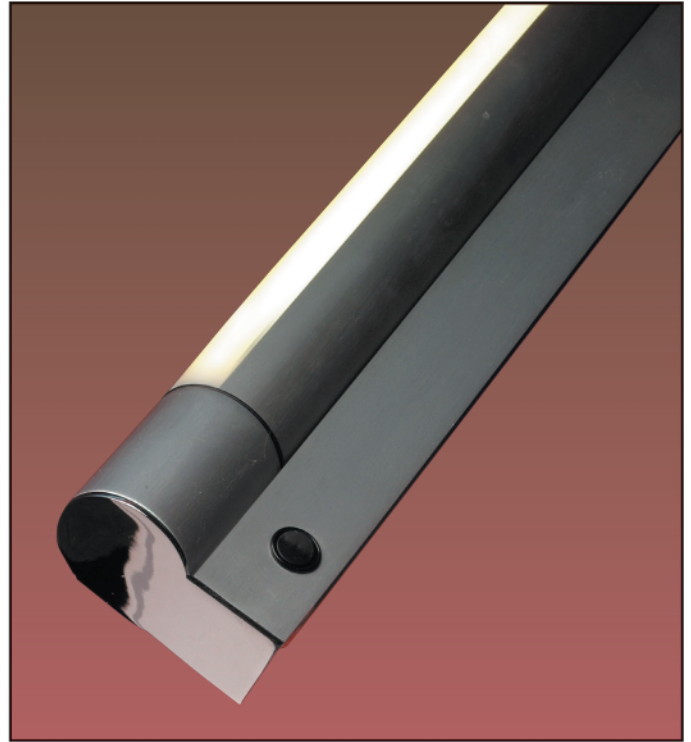

TABLEAU™
 LINEAR ADJUSTABLE
 FLUORESCENT
 TAB SERIES

Brushed Aluminum

- Elegant styling, energy efficient lamping and durable construction make Tableau ideal for bathroom and task light applications in hotels, dormitories, offices and hospitals.
- Tableau can also be mounted on ceilings to provide vertical illumination on walls, art or message boards.
- Smooth, low glare opal diffuser or clear linear prism lens rotates to direct light as needed.
- Tri-phosphor T8, T5 or High Output T5 lamps included.
- Premium electronic ballast with soft-start circuit maximizes lamp life and provides flicker-free performance.

Painted White

Top right of tableau

Polished Chrome

Painted matte aluminum

TAB 126 in Brushed Aluminum

TABLEAU™
 LINEAR ADJUSTABLE
 FLUORESCENT
 TAB SERIES

SPECIFICATIONS

CONSTRUCTION

.090 extruded aluminum housing with die-cast metal ends.

DIFFUSER

Snap-in translucent opal acrylic diffuser standard, with clear linear prism acrylic diffuser optional.

FINISHES

Fixtures may be specified with a variety of painted, anodized or plated finishes.

ELECTRICAL

Premium grade high frequency electronic ballast with pre-heat start circuit to facilitate long lamp life with frequent on-off operation. Lamps start in less than 1 second without flicker. Rocker switch is supplied as standard equipment (no switch supplied with 277 volt option).