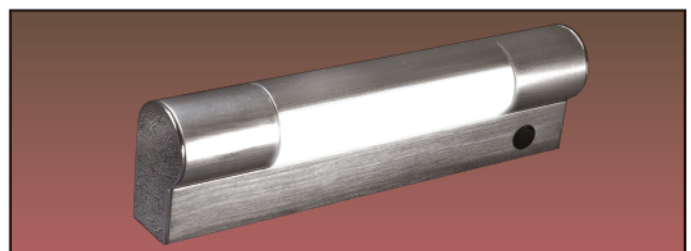

TABLEAU™
 LINEAR ADJUSTABLE
 FLUORESCENT
 TAB SERIES

Brushed Aluminum

- Elegant styling, energy efficient lamping and durable construction make Tableau ideal for bathroom and task light applications in hotels, dormitories, offices and hospitals.
- Tableau can also be mounted on ceilings to provide vertical illumination on walls, art or message boards.
- Smooth, low glare opal diffuser or clear linear prism lens rotates to direct light as needed.
- Tri-phosphor T8, T5 or High Output T5 lamps included.
- Premium electronic ballast with soft-start circuit maximizes lamp life and provides flicker-free performance.

Painted White

Top right of tableau

Polished Chrome

Painted matte aluminum

TAB 126 in Brushed Aluminum

TABLEAU™
 LINEAR ADJUSTABLE
 FLUORESCENT
 TAB SERIES

SPECIFICATIONS

CONSTRUCTION

.090 extruded aluminum housing with die-cast metal ends.

DIFFUSER

Snap-in translucent opal acrylic diffuser standard, with clear linear prism acrylic diffuser optional.

FINISHES

Fixtures may be specified with a variety of painted, anodized or plated finishes.