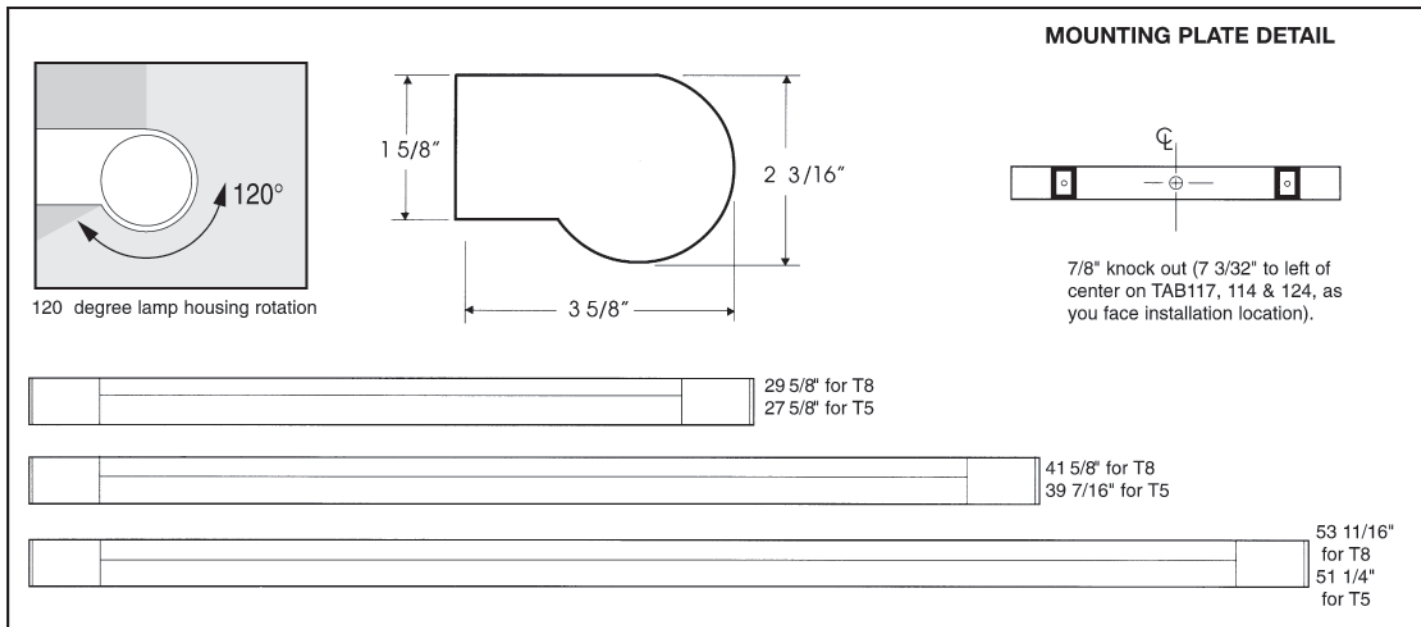

TABLEAU™
LINEAR ADJUSTABLE
FLUORESCENT
TAB SERIES

SPECIFICATIONS

CONSTRUCTION

.090 extruded aluminum housing with die-cast metal ends.

DIFFUSER

Snap-in translucent opal acrylic diffuser standard, with clear linear prism acrylic diffuser optional.

FINISHES

Fixtures may be specified with a variety of painted, anodized or plated finishes.

ELECTRICAL

Premium grade high frequency electronic ballast with pre-heat start circuit to facilitate long lamp life with frequent on-off operation. Lamps start in less than 1 second without flicker. Rocker switch is supplied as standard equipment (no switch supplied with 277 volt option).

LAMPS

One CFQ (26 watt, supplied by others), T8 (17, 25, or 32 watt), T5 (14, 21 or 28 watt) or High Output T5 (24, 39 or 54 watt) 3000K tri-phosphor fluorescent lamp included (CFQ lamp must be supplied by others). 3500K and 4100K tri-phosphor lamps available in place of standard 3000K.

INSTALLATION FEATURES

Rear mounting plate secures to wall. Fixture snaps onto mounting plate and locks into position with 2 screws. 7/8" knockout in mounting plate, per diagram above, for attaching trade-size electrical fitting.

LABELS

U.L. CUL Damp

ORDERING INFORMATION

CATALOG #	LAMPS	L	W	D
CFQ				
TAB126-RSW	1/F26CFQ	13 1/4"	3 3/8"	3 3/8"
T8				
TAB117-RSW	1/F17T8	29 5/8"	2 3/16"	3 5/8"
TAB125-RSW	1/F25T8	41 5/8"	2 3/16"	3 5/8"
TAB132-RSW	1/F32T8	53 11/16"	2 3/16"	3 5/8"
T5				
TAB114-RSW	1/F14T5	27 5/8"	2 3/16"	3 5/8"
TAB121-RSW	1/F21T5	39 7/16"	2 3/16"	3 5/8"
TAB128-RSW	1/F28T5	51 1/64"	2 3/16"	3 5/8"
High Output T5				
TAB124-RSW	1/F24T5/HO	27 5/8"	2 3/16"	3 5/8"
TAB139-RSW	1/F39T5/HO	39 7/16"	2 3/16"	3 5/8"
TAB154-RSW	1/F54T5/HO	51 1/64"	2 3/16"	3 5/8"

Note: Specify lamp if other than standard 3000K (CFQ lamp supplied by others)

FINISHES (must add as suffix)

/BA	Brushed Anodized Aluminum
/MA	Painted Matte Aluminum
/PC	Plated Polished Chrome
/PS	Anodized Polished Silver
/WH	Painted White

OPTIONS (must add as suffix)

/CL	Clear Lens
/CO-W	Convenience Outlet (for 120 volt only)
/LESS SWITCH	Shipped less switch

Note: Consult factory for 277 volt availability (not available with RSW)

ELECTRICAL DATA

	17W T8	25W T8	32W T8	14W T5	21W T5	28W T5	24W T5/HO	39W T5/HO	54W T5/HO
Input Watts	24	31	35	18	25	33	28	41	64
Max. Amps	.21	.28	.32	.15	.21	.28	.23	.34	.54
Power Factor	.95	.92	.91	.98	.98	.98	.98	.98	.98
THD	.20%	.25%	.15%	.10%	.10%	.10%	.10%	.10%	.10%