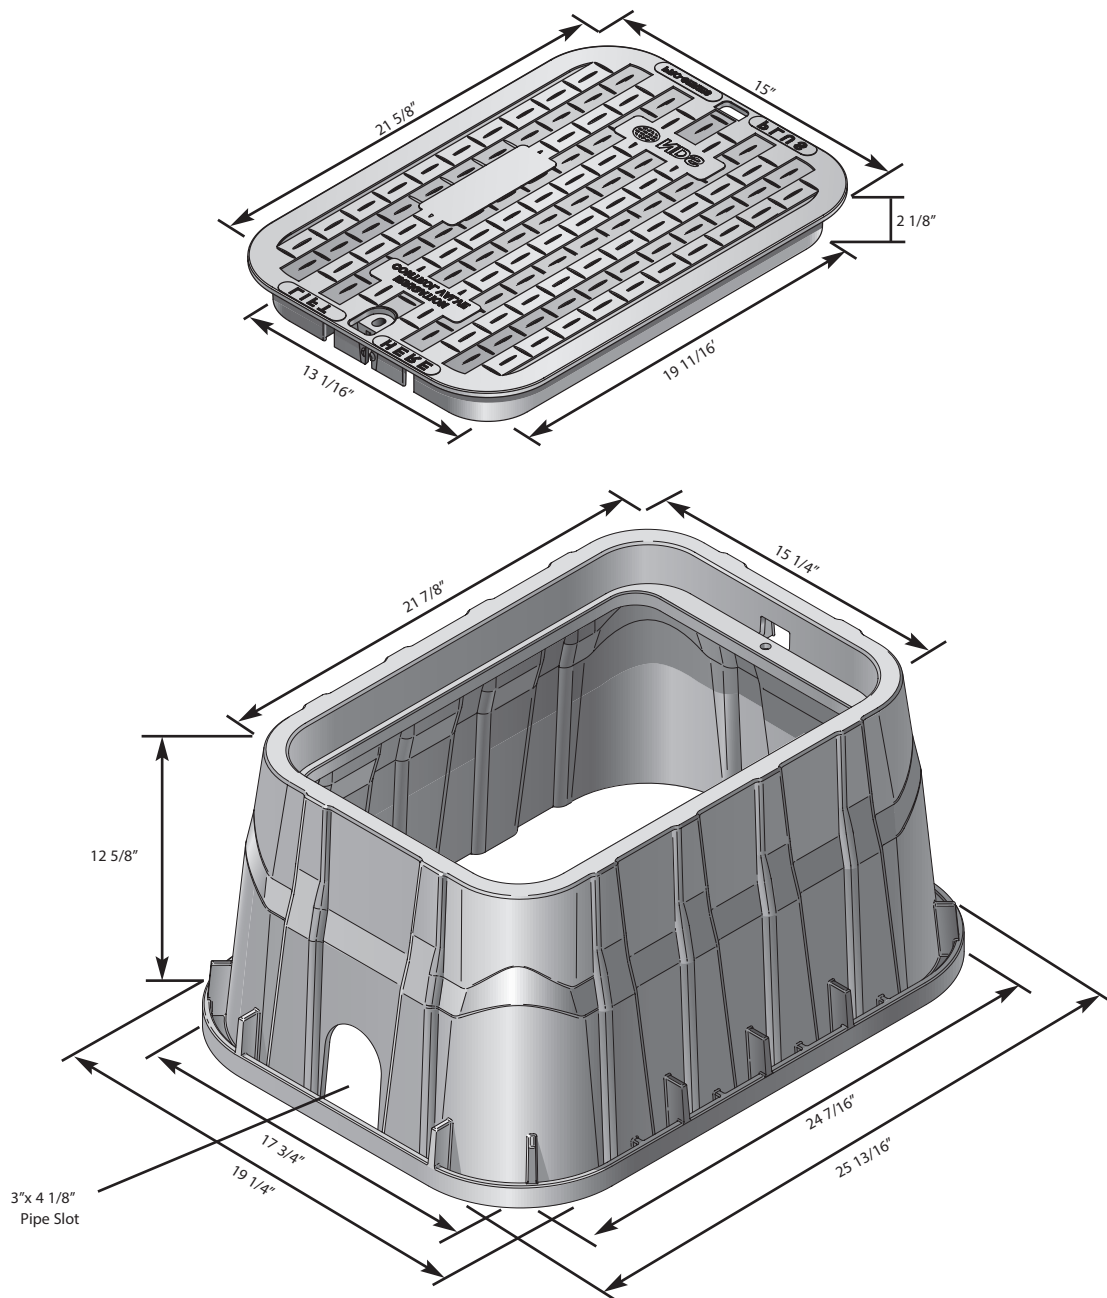

NDS Pro Series Plus 13"x 20" Jumbo Rectangular Valve Boxes

318BC, 13" x 20" Jumbo Rectangular Valve Box

The NDS 318BC is a 13" x 20" rectangular high performance structural foam polyethylene valve box with locking brass insert, structural corrugated ribbed sidewall, corrugated overlapping lip cover, and UV inhibitor. Optional locking stainless steel box is available.

Part Number	Box Description	Cover Description - Marking	Color (Box/Cover)	Weight Ea.
318BC	13" X 20" Jumbo Box	Overlapping cover - ICV	Green/Green	14.25
318PBCR	13" x 20" Jumbo Box	Overlapping cover - Reclaimed Water	Purple/Purple	14.25
318BCSAND	13" x 20" Jumbo Box	Overlapping cover - ICV	Sand/Sand	14.25
318BCRG	13" x 20" Jumbo Box	Overlapping cover - Reclaimed Water	Green/Green	14.25
318BCRBLK	13" x 20" Jumbo Box	Overlapping cover - Reclaimed Water	Black/Black	14.25
318BC ARNB	13" x 20" Jumbo Box	Overlapping cover - Recycled Water (Spanish)	Black/Black	14.25
Cover Only				
317C		13" x 20" Overlapping cover - ICV	Green	5.05
317CR		13" x 20" Overlapping cover - Purple	Purple	5.05
317CSAND		13" x 20" Overlapping cover - ICV	Sand	5.05
Box Only				
318B	13" X 20" Jumbo Box		Green	9.20
318PB	13" X 20" Jumbo Box		Purple	9.20
318BSAND	13" X 20" Jumbo Box		Sand	9.20