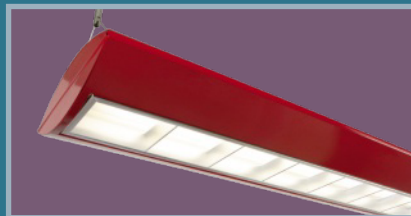

SURFACE FLUORESCENT - COMMERCIAL

Low Profile Center Basket

Specially designed for T5 or T8 lamps and shallow surface applications, this fixture features specification grade optical design to distribute high quality direct/indirect light for uniformity and comfort throughout your work area. Perforated center shield comes with a diffuser, white translucent inlay for visual comfort. Ribbed linear diffuser provides more light and a fresh look.

Consult for LED options.

Low Profile Dual Basket

Specially designed for T5 or T8 lamps and shallow surface applications, this fixture features specification grade optical design to distributes high quality direct/indirect light for uniformity and comfort throughout your work area. Perforated dual basket comes with a diffuser, white translucent inlay for visual comfort. Ribbed linear diffuser provides more light and a fresh look.

Item Number	Dimensions (L x W x H)	Lamping
SHUDPF217MV	23.68" x 23.68" x 3.25"	2-F17T8
SHUDPF224MV	23.68" x 23.68" x 3.25"	2-F24T5HO
SHUDPF240TTMV	23.68" x 23.68" x 3.25"	2-F40BX
SHUDPF228MV	47.67" x 23.68" x 3.25"	2-F32T8
SHUDPF254MV	47.67" x 23.68" x 3.25"	2-F54T5HO

Two Inch Parabolic T5

Three light T5 parabolic provides high efficient lighting in less than two inches of depth. With recessed or surface mounting, white steel blades and T5 lamps are ideal in shallow plenum applications.