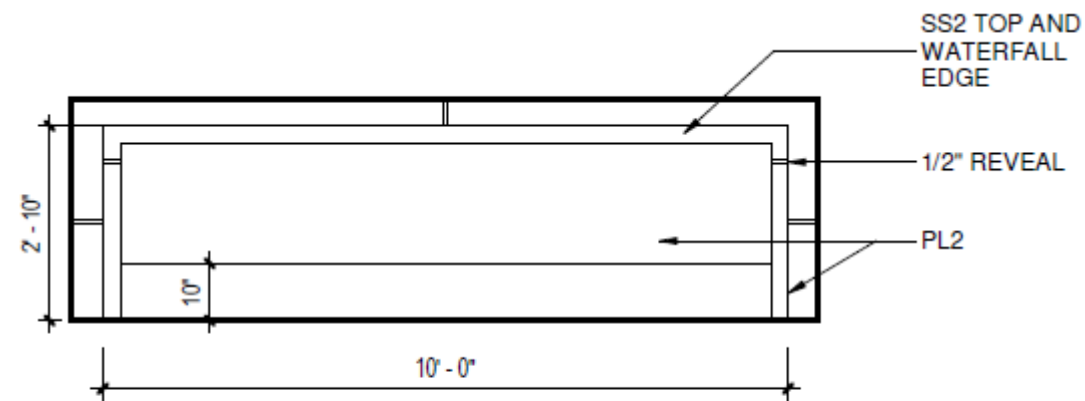

VINYL: G2
 ELEMENT —
 ONYX

LEGACY GMC – Concierge

3
CONCIERGE WALL
 A5.1 3/8" = 1'-0"

5
CONCIERGE DESK DETAIL
 A5.1 3/8" = 1'-0"

4
CONCIERGE COUNTER
 A5.1 3/8" = 1'-0"

FLOOR PLAN – NOT TO SCALE

M-1
 MILLWORK
 CONCIERGE DESK