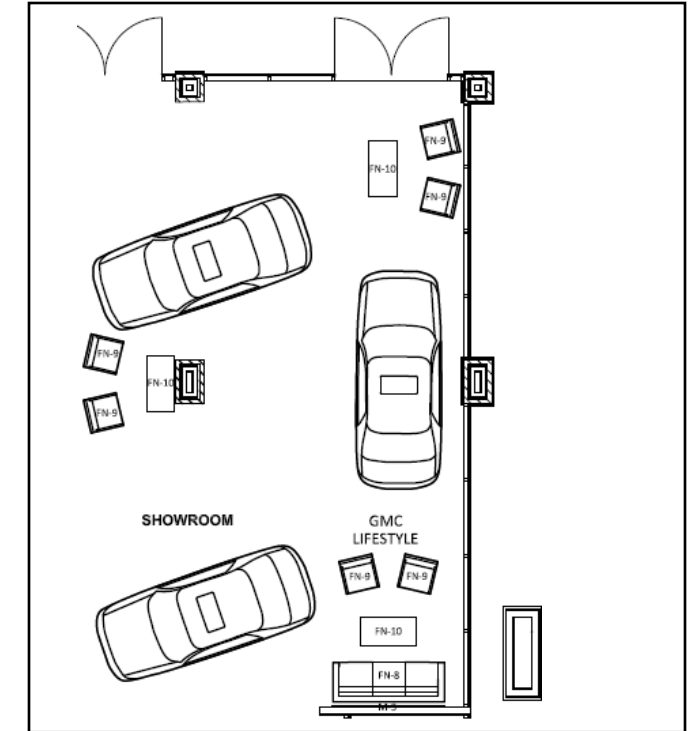

FLOOR PLAN – NOT TO SCALE