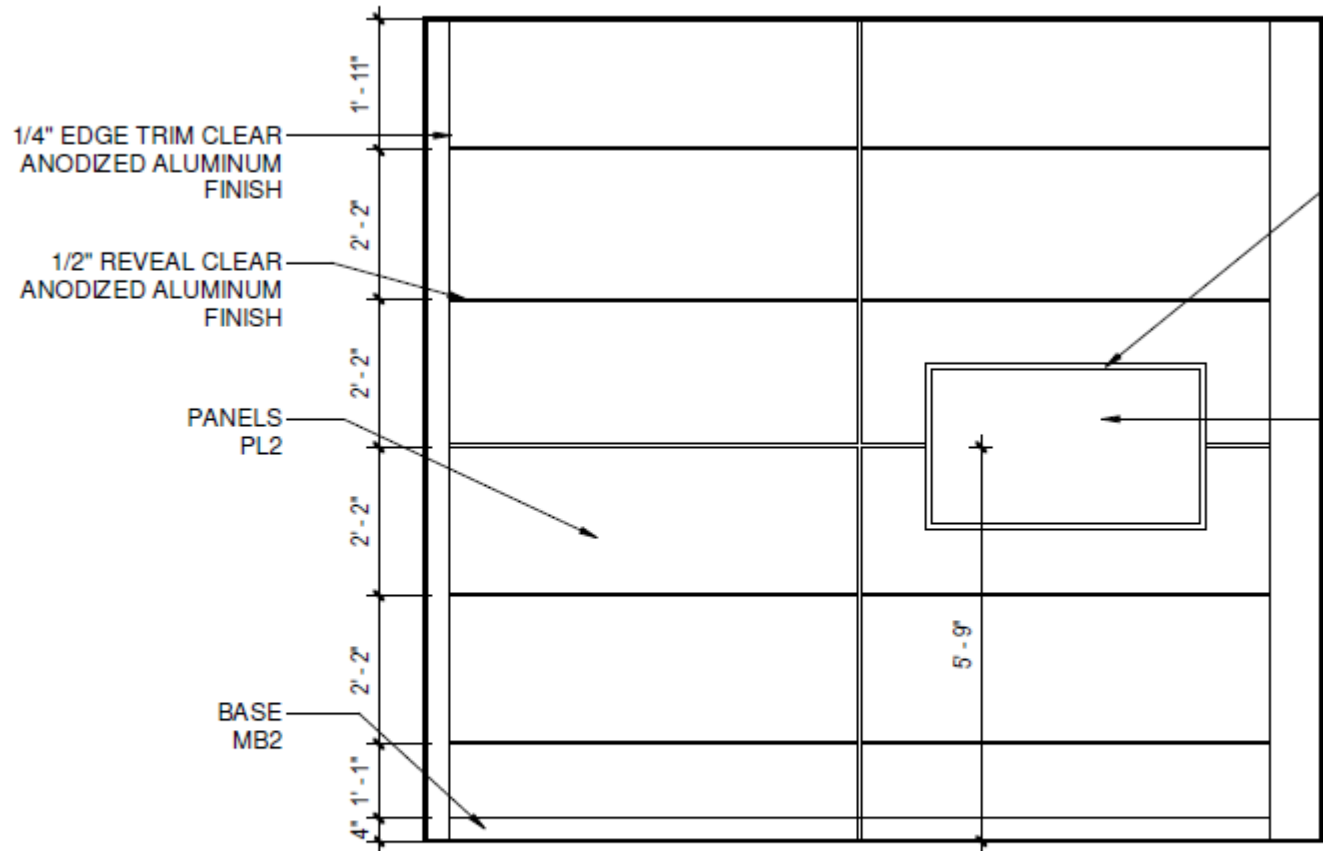

VINYL: G2
 ELEMENT —
 ONYX

LEGACY GMC – Concierge

3
CONCIERGE WALL
 A5.1 3/8" = 1'-0"

5
CONCIERGE DESK DETAIL
 A5.1 3/8" = 1'-0"

4
CONCIERGE COUNTER
 A5.1 3/8" = 1'-0"

FLOOR PLAN – NOT TO SCALE

M-1
 MILLWORK
 CONCIERGE DESK