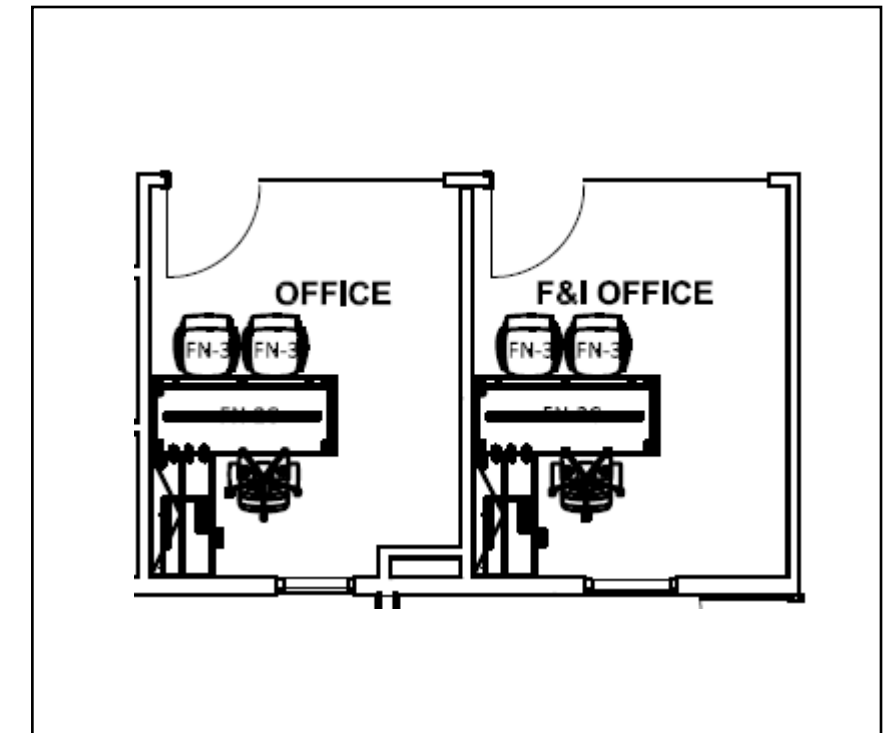

TYPICAL – NOT TO SCALE