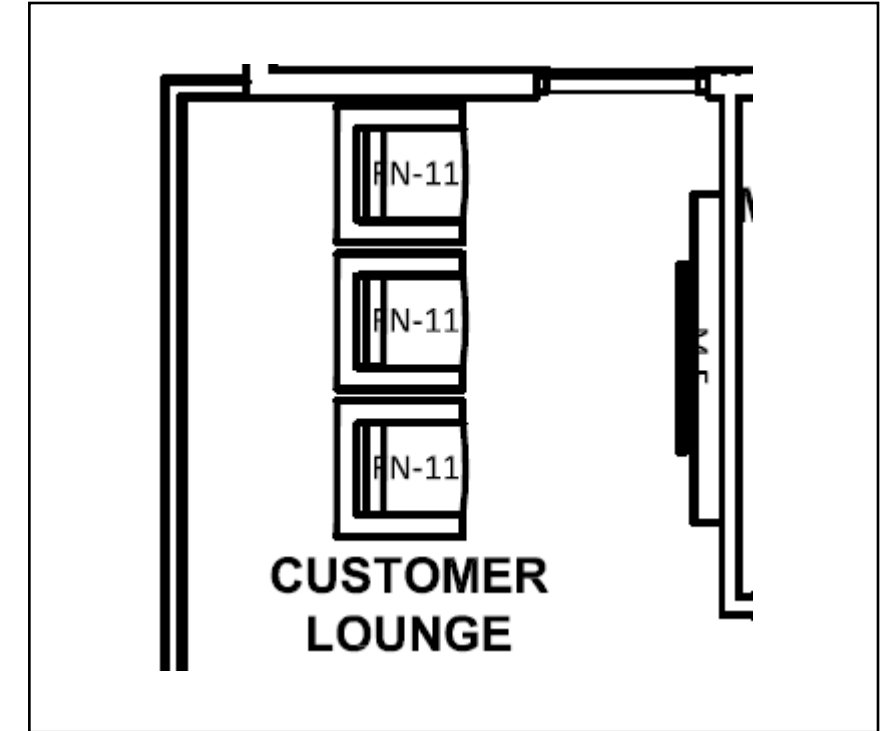

FLOOR PLAN – NOT TO SCALE

M-5
MILLWORK
MEDIA WALL
MONITOR PROVIDED BY OTHERS

LEATHER: BERNHARDT
ELAN – SADDLE 3111-225

LEGACY GMC – Customer Work Area

T2
 ROUND BAR-HEIGHT TABLE
 30" DIA X 42"H
 WHITE LAMINATE TOP
 BLACK DISC BASE