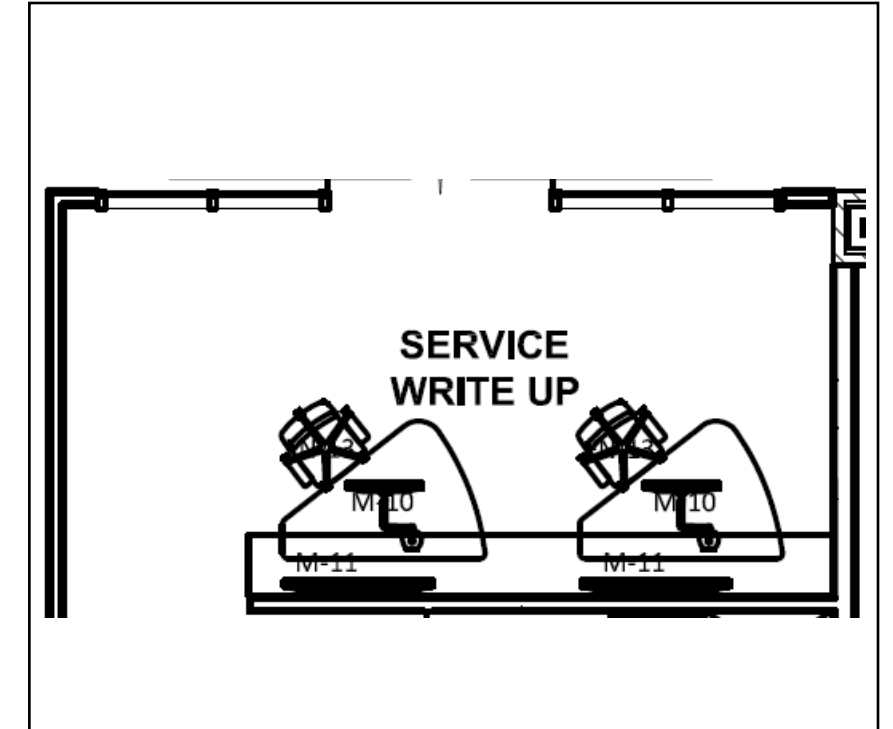

FLOOR PLAN – NOT TO SCALE