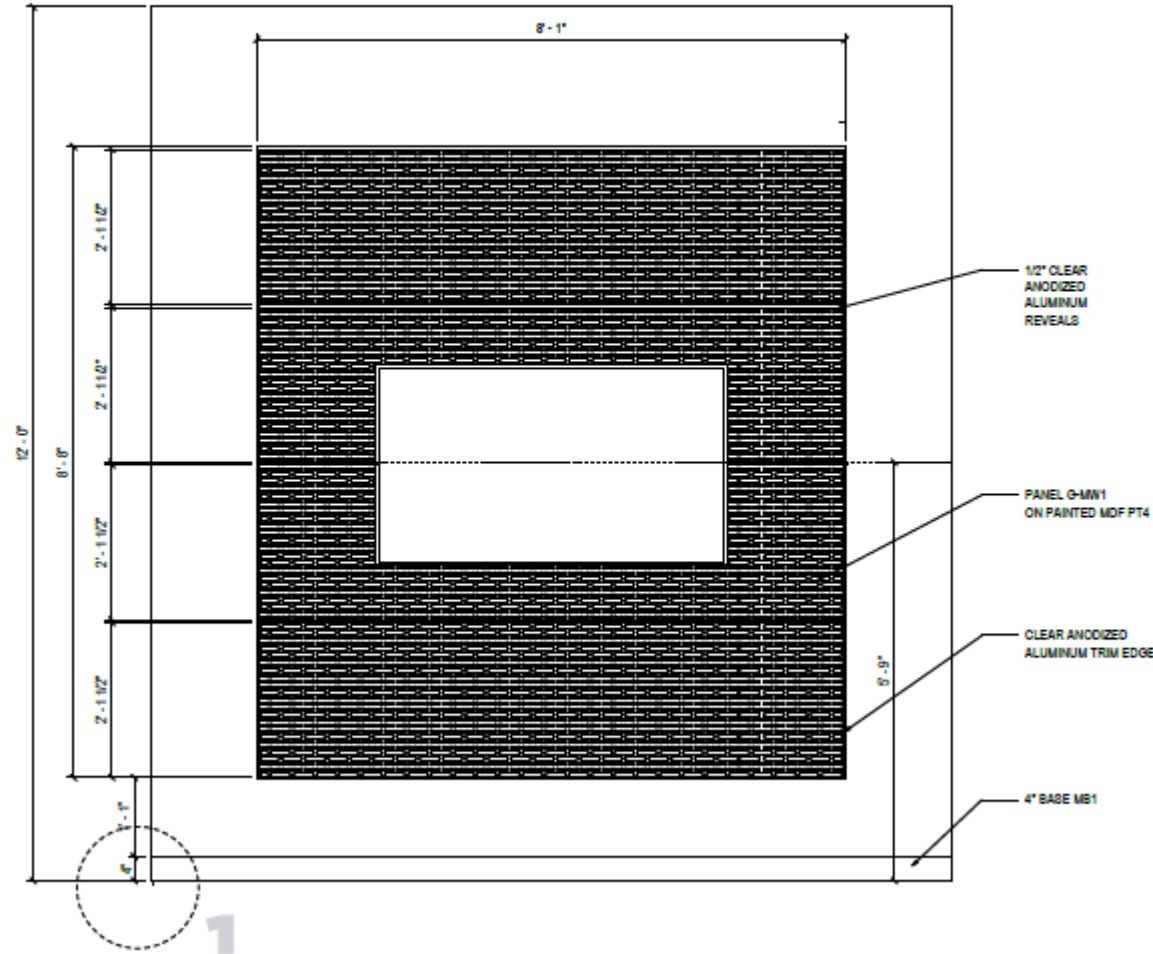

FLOOR PLAN – NOT TO SCALE

FABRIC: BERNHARDT
 SOLO – WINE 3505-060

LEATHER: BERNHARDT
 ESSENTIAL – ANTHRACITE
 3113-281

LEGACY GMC – GMC Lifestyle Wall

LIFESTYLE DETAILS

LIFESTYLE WALL ELEVATION

FINISH SCHEDULE