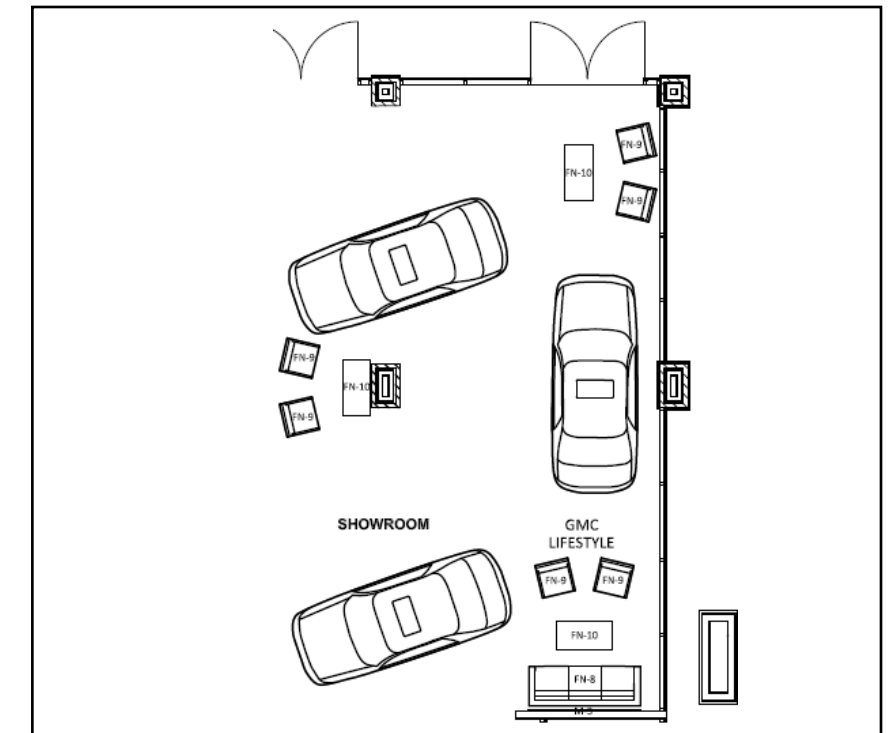

FLOOR PLAN – NOT TO SCALE