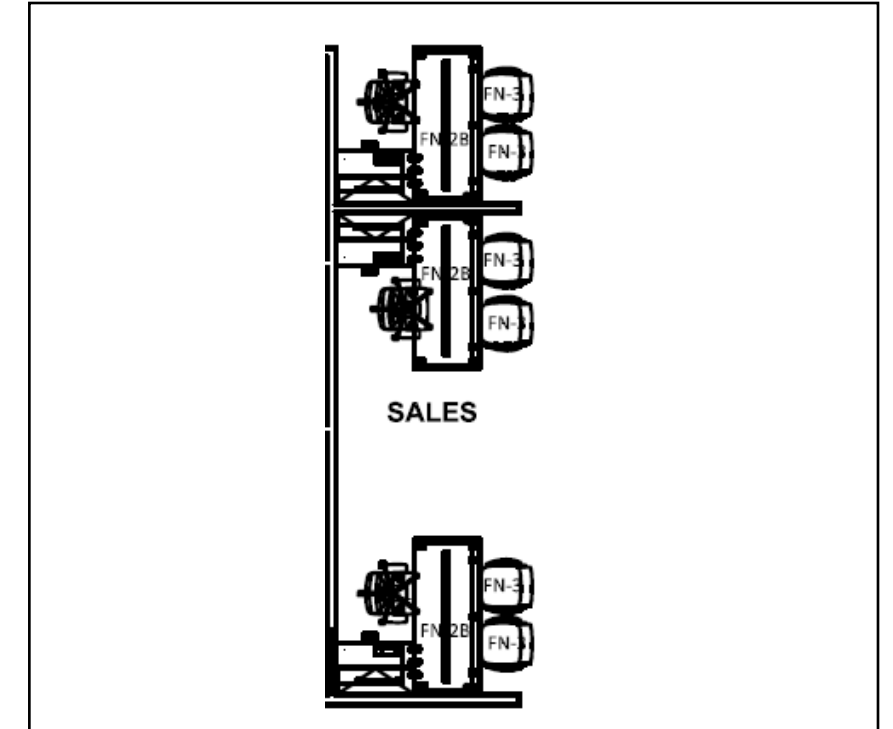

TYPICAL – NOT TO SCALE