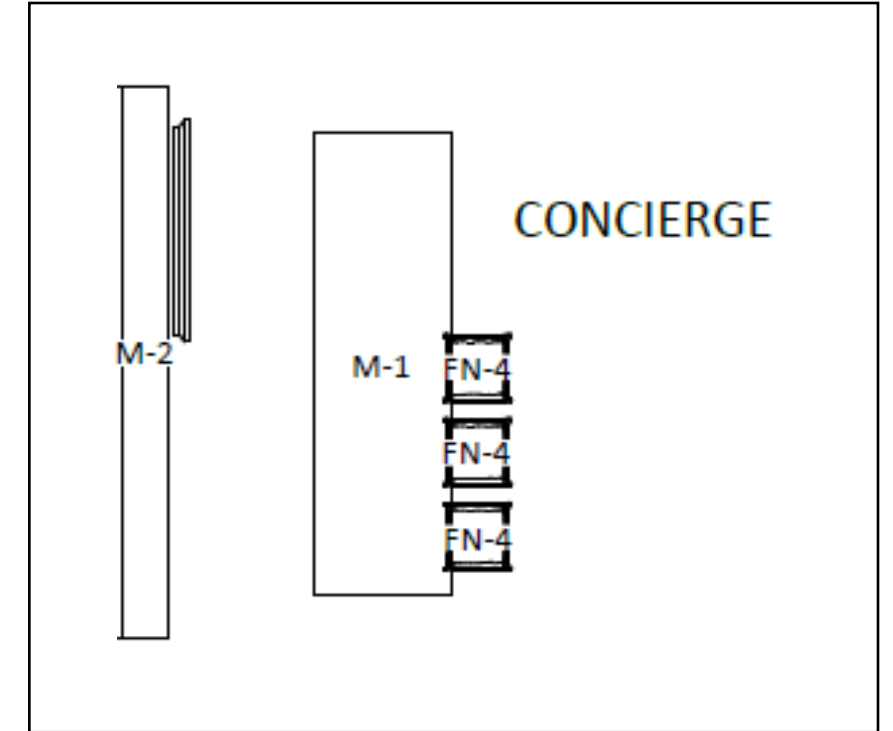

FLOOR PLAN — NOT TO SCALE