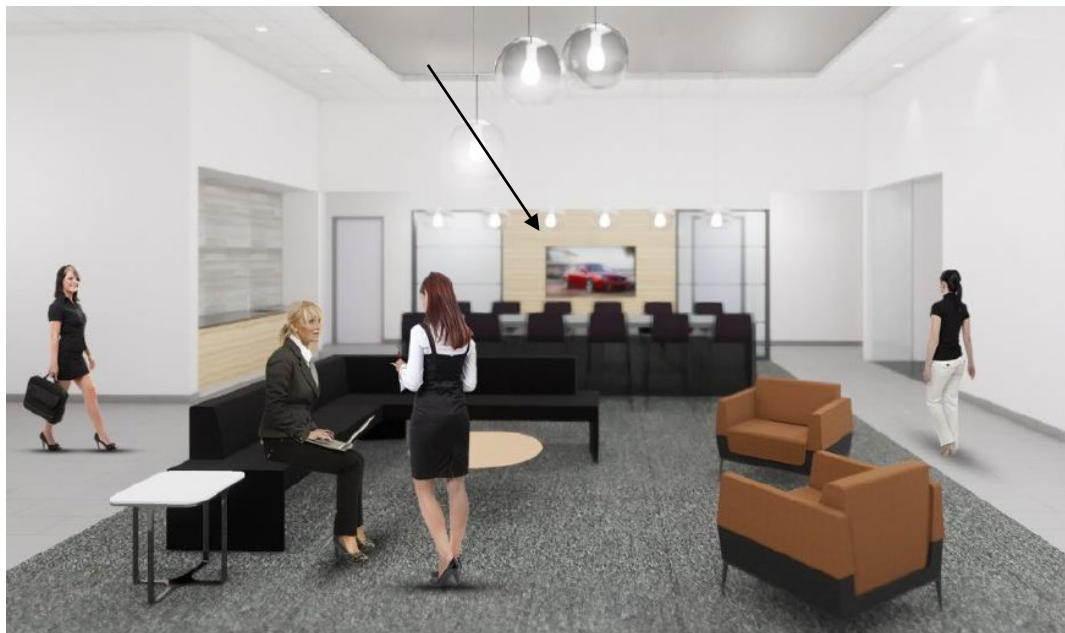

M-5
MILLWORK
MEDIA WALL
MONITOR PROVIDED BY OTHERS