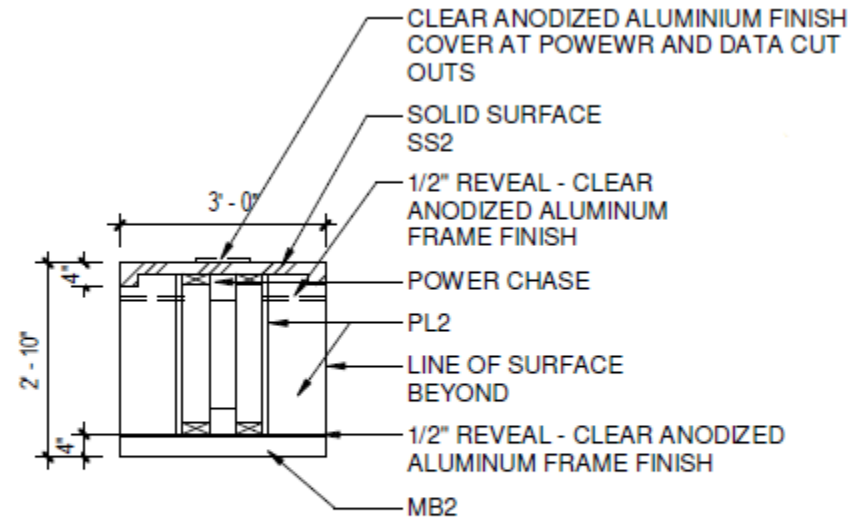

5
CONCIERGE DESK DETAIL
A5.1 3/8" = 1'-0"