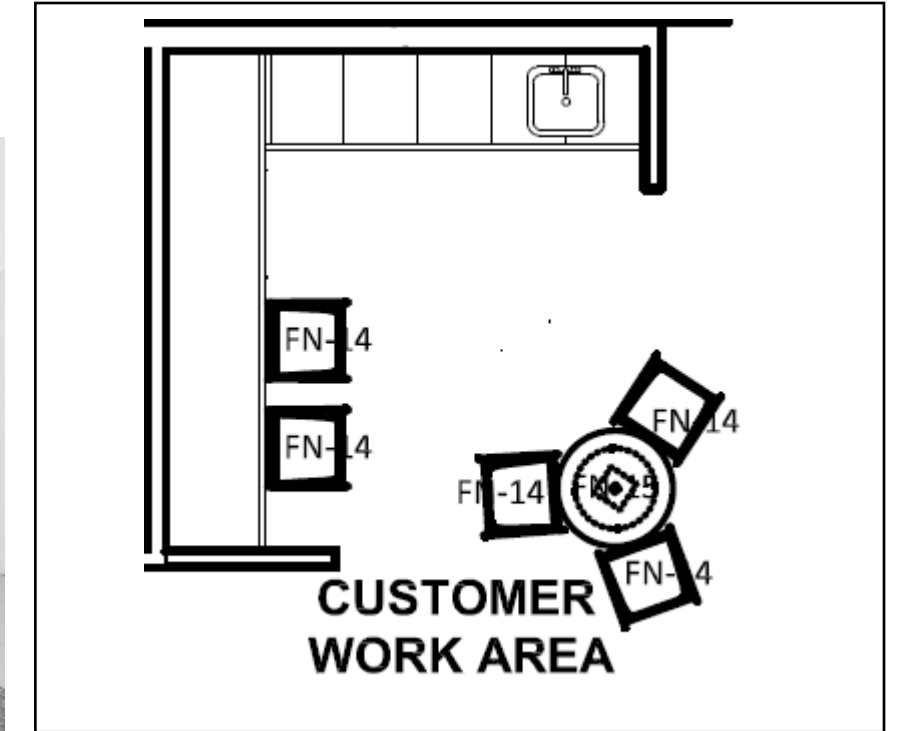

FLOOR PLAN – NOT TO SCALE