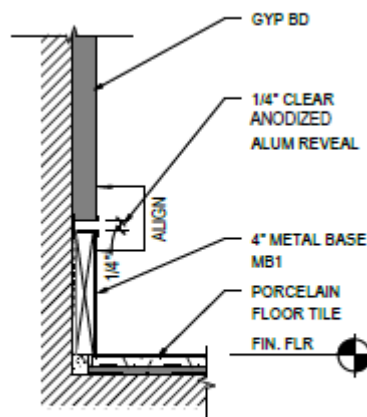

NO.	COLOR & MATERIAL SPECIFICATIONS	DESCRIPTIONS	REFERENCE IMAGE	MANUFACTURER/ SUPPLIER
G-MW1	MCNICHOLS SLOTTED PERFORATED PANEL 1/8" X 1" SLOTTED ROUND END SLOT BRUSHED FINISH	PERFORATED METAL LAMINATE FOR GMC FEATURE WALL		MCNICHOLS RYAN STERLING RYAN.STERLING@MCNICHOLS.COM 214-342-7751
PT4	BENJAMIN MOORE IRON MOUNTAIN 2134-30	ECO SPEC WB INTERIOR GRADE LATEX PAINT, EGGSHELL FINISH		LOCAL BENJAMIN MOORE PAINT SUPPLY STORE WWW.BENJAMINMOORE.COM
MB1	CHEMETAL SATIN SILVER ALUMINUM 909	ALUMINUM LAMINATE		CHEMETAL CHEMETAL.COM 800-807-7341

WILL NOW DUPLICATE ON THE OTHER SIDE OF THE SHOWROOM INSTEAD OF BUICK

FLOOR PLAN – NOT TO SCALE

LIFESTYLE DETAILS

LIFESTYLE WALL ELEVATION

1 BASE DETAIL

1 EDGE DETAIL

2 EDGE DETAIL

M-3
MILLWORK
GMC LIFESTYLE WALL
MONITOR PROVIDED BY OTHERS