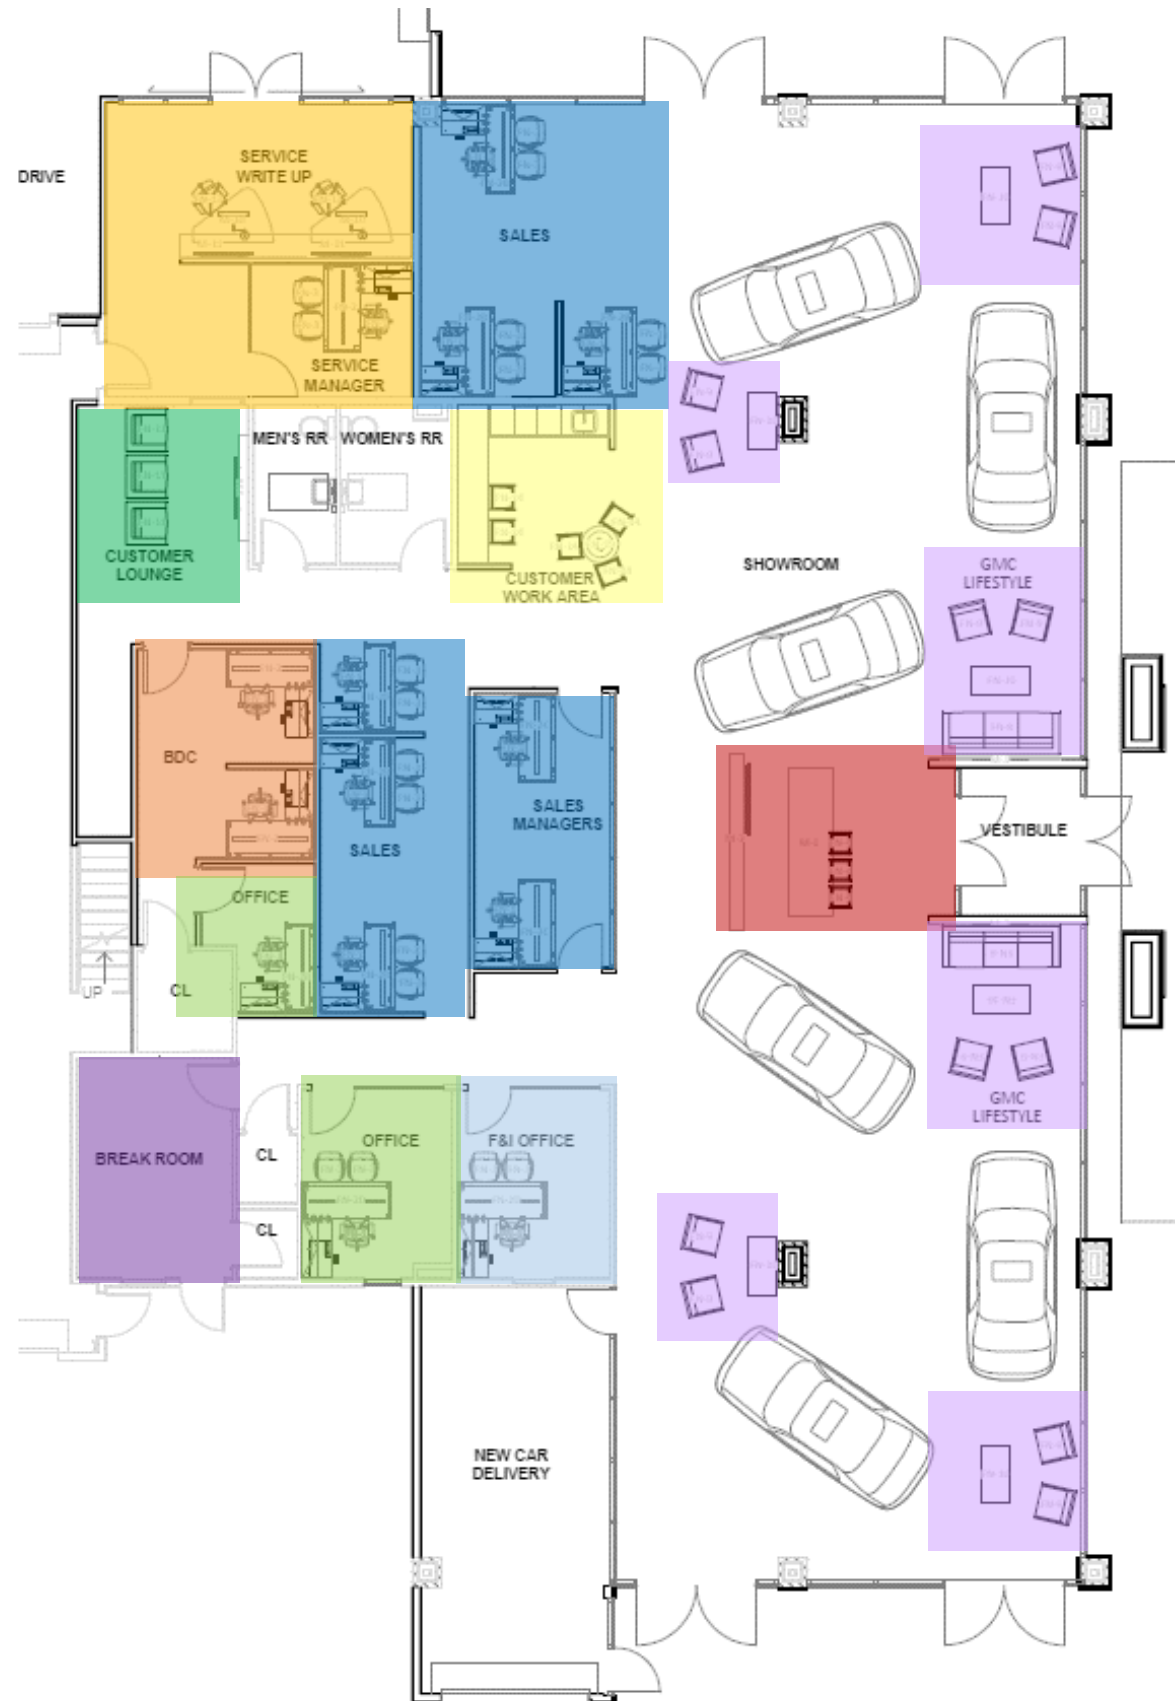

LEGACY GMC

Remodel

SUBMITAL PACKET

Presented by Tony Parrottino
1.17.23

CONFIDENTIAL & PROPRIETARY

LEGACY GMC – Zone Plan

	CONCIERGE		BRANDED SEATING AREAS
	SALES OFFICES		F&I OFFICES
	CUSTOMER LOUNGE		OFFICES
	SERVICE WRITERS & SERVICE MANAGER		CUSTOMER WORK AREA
	BDC		BREAK ROOMS

FLOOR PLAN – NOT TO SCALE

C-1
 TASK CHAIR
 MID-BACK — ONYX MESH
 HEIGHT ADJUSTABLE ARMS — BLACK
 ELEMENT — ONYX VINYL SEAT
 POLISHED ALUMINUM BASE
 HARD FLOOR & CARPET CASTERS

C-3
 GUEST CHAIR
 FIXED ARMS — BLACK
 ELEMENT — ONYX VINYL SEAT & BACK
 SILVER FRAME
 GLIDES

LEGACY GMC – BDC (x2) & Service Manager Office (x1)

W1 / F1 / OH1 / TB1

- L-SHAPED DESK
- MAIN WORKSURFACE – 72”W X 30”D – CORNER GROMMETS TO BE CUT ON SITE
- METALLIC SILVER METAL LEGS
- FROSTED GLASS PARTIAL MODESTY PANEL
- RETURN SURFACE – 42”W X 24”D – CENTER GROMMET
- METALLIC SILVER METAL STORAGE – (1) MULTI-FILE UNIT, (1) WALL-MOUNTED OVERHEAD – FULL PULLS
- WALL-MOUNTED TACKBOARD – CAPE COD/CHATHAM FABRIC
- INCLUDES PENCIL TRAY & TASK LIGHT