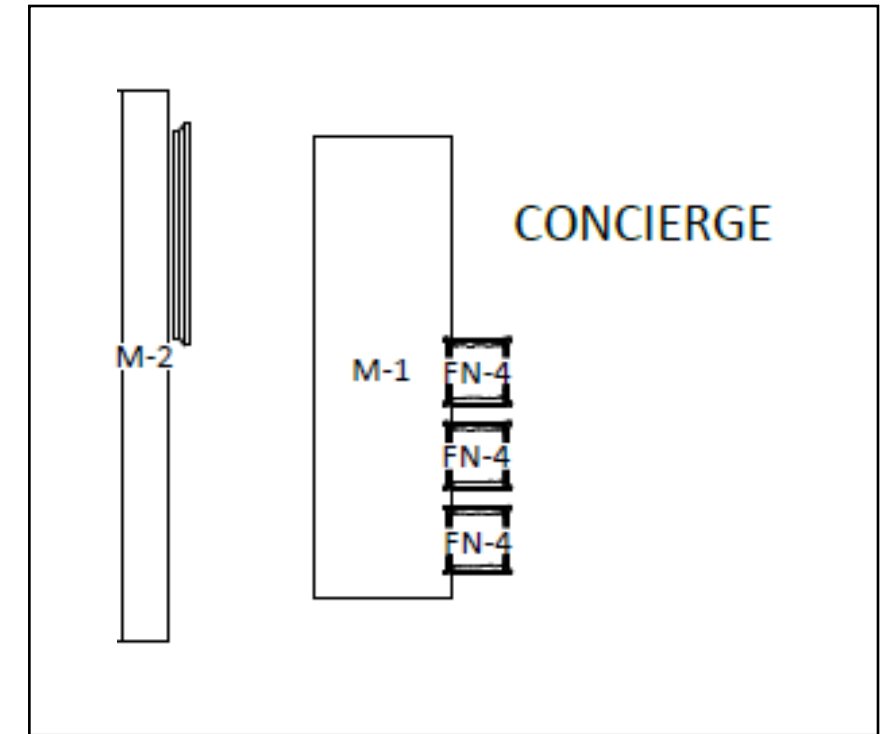

VINYL: G2
 ELEMENT —
 ONYX

LEGACY GMC – Concierge

3
CONCIERGE WALL
 A5.1 3/8" = 1'-0"

5
CONCIERGE DESK DETAIL
 A5.1 3/8" = 1'-0"

4
CONCIERGE COUNTER
 A5.1 3/8" = 1'-0"

FLOOR PLAN – NOT TO SCALE

M-1
 MILLWORK
 CONCIERGE DESK