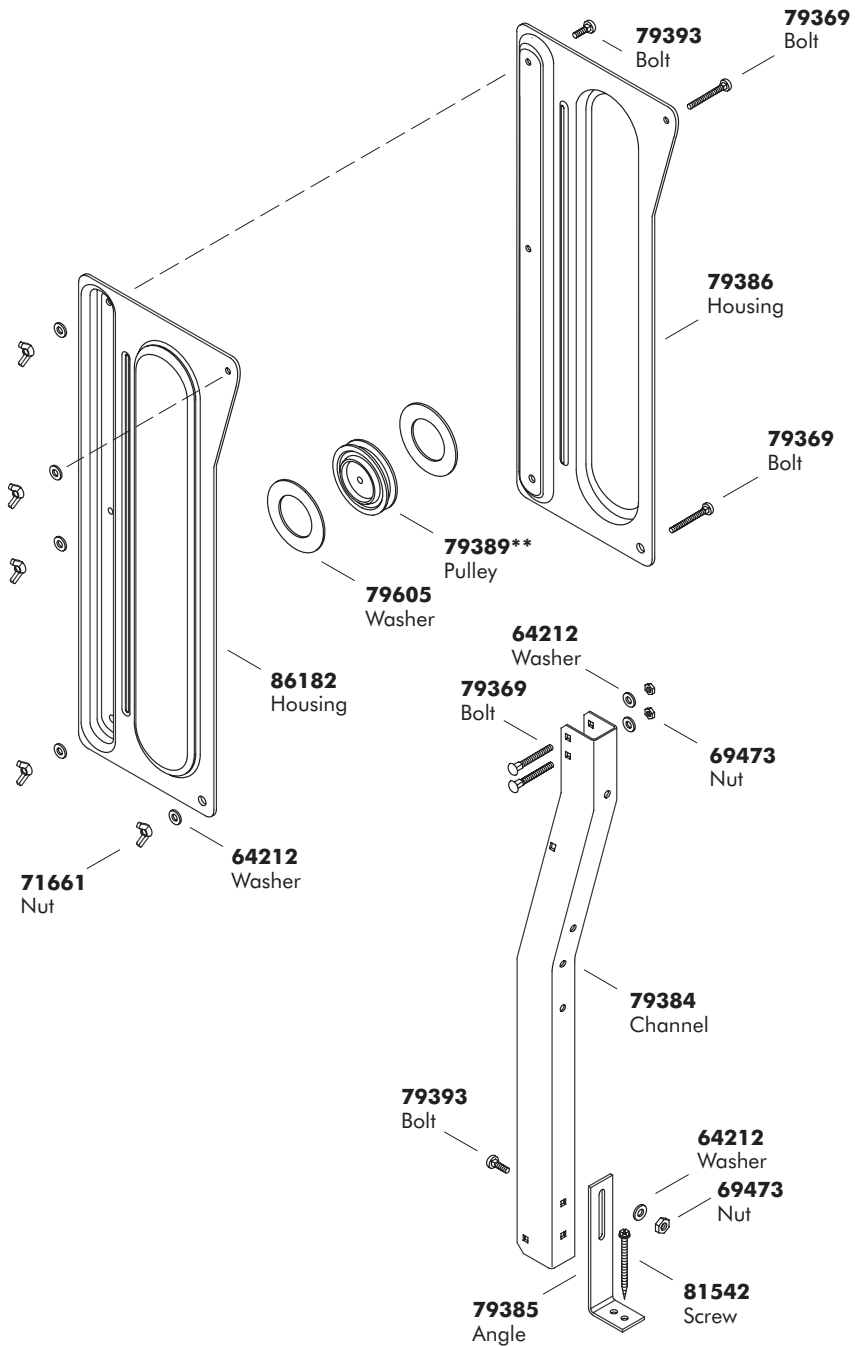

SERVICE PARTS

G U I D E

PROMASTER™
KITCHEN
FAUCET

THE BOLD LOOK
OF **KOHLER**®

****Finish/color code must be specified when ordering.**

****Finish/color code must be specified when ordering.**

Thank you for specifying genuine Kohler service parts.

****Finish/color code must be specified when ordering.**

Thank you for specifying genuine Kohler service parts.

K-6330

CALL US FOR HELP

Questions? Problems? For additional assistance in the USA, call our Customer Service Department for direct help. You may also contact us at our web site listed below.