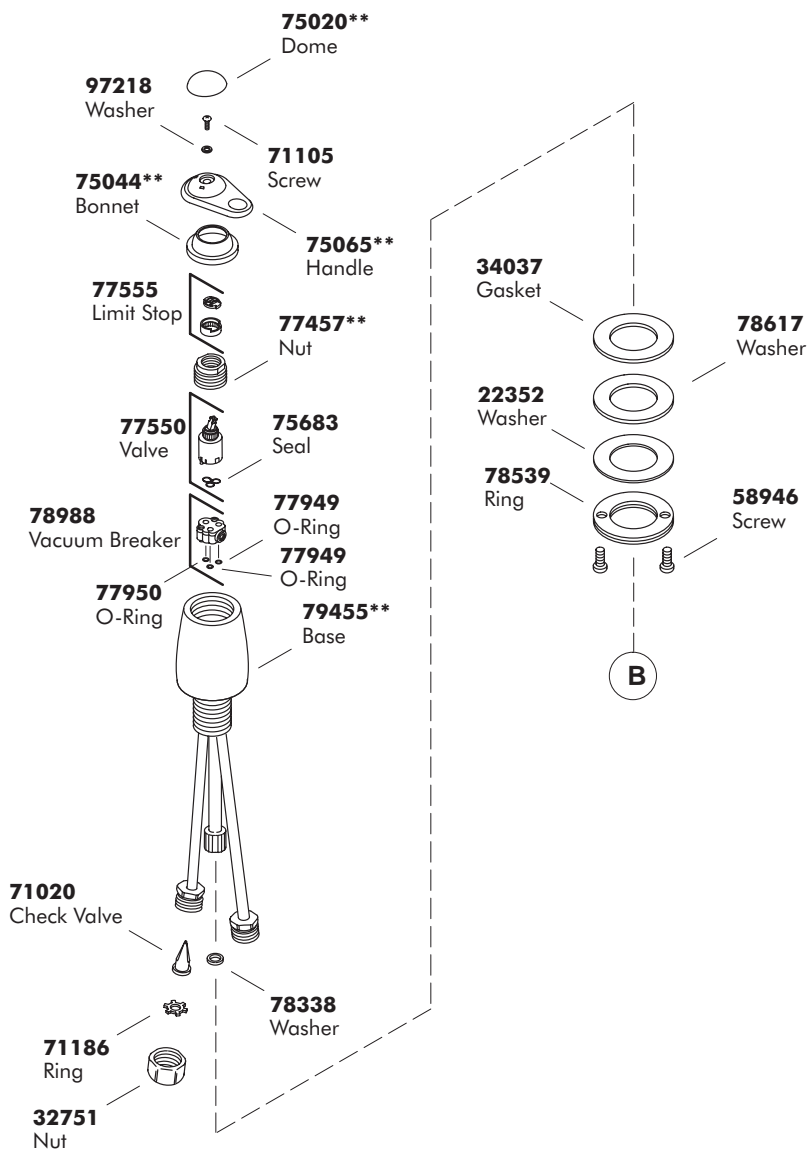

SERVICE PARTS

G U I D E

PROMASTER™
KITCHEN
FAUCET

THE BOLD LOOK
OF **KOHLER**®

****Finish/color code must be specified when ordering.**

****Finish/color code must be specified when ordering.**

Thank you for specifying genuine Kohler service parts.

****Finish/color code must be specified when ordering.**

Thank you for specifying genuine Kohler service parts.

K-6330

CALL US FOR HELP

Questions? Problems? For additional assistance in the USA, call our Customer Service Department for direct help. You may also contact us at our web site listed below.

1-800-4-KOHLER

THE BOLD LOOK
OF **KOHLER**[®]
www.kohlerco.com