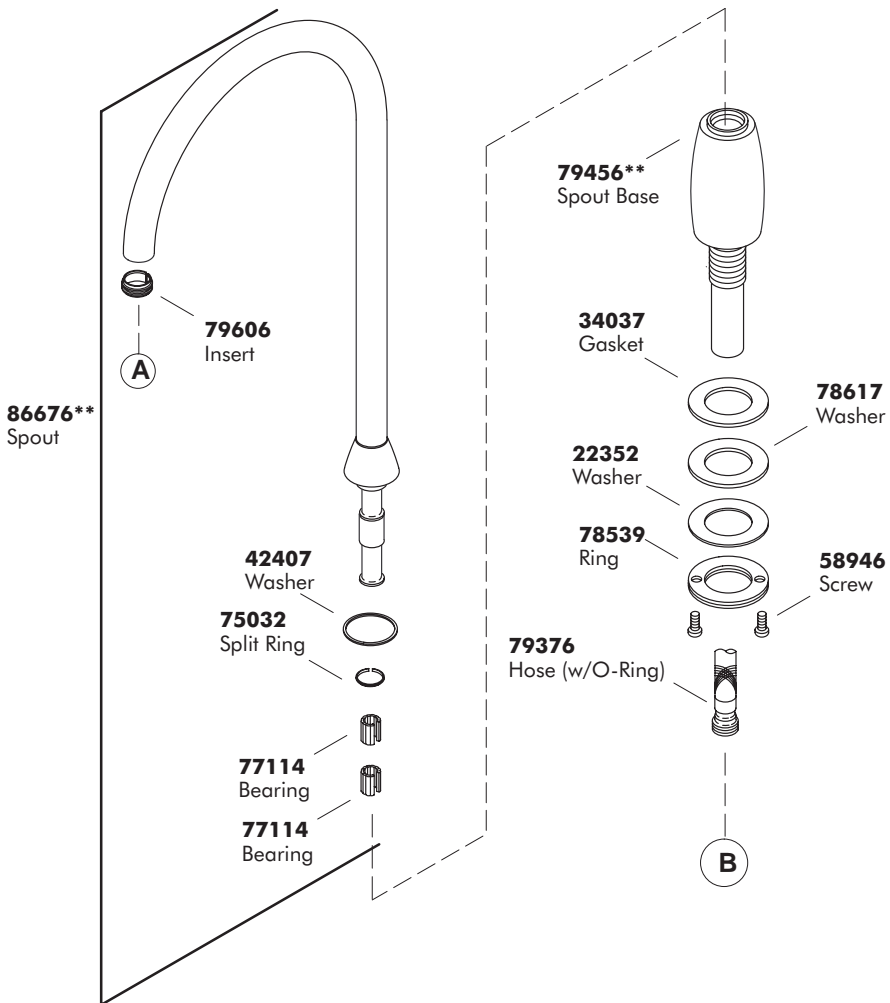

SERVICE PARTS

G U I D E

PROMASTER™
KITCHEN
FAUCET

THE BOLD LOOK
OF **KOHLER**®

****Finish/color code must be specified when ordering.**

****Finish/color code must be specified when ordering.**

Thank you for specifying genuine Kohler service parts.

****Finish/color code must be specified when ordering.**

Thank you for specifying genuine Kohler service parts.

K-6330

CALL US FOR HELP

Questions? Problems? For additional assistance in the USA, call our Customer Service Department for direct help. You may also contact us at our web site listed below.