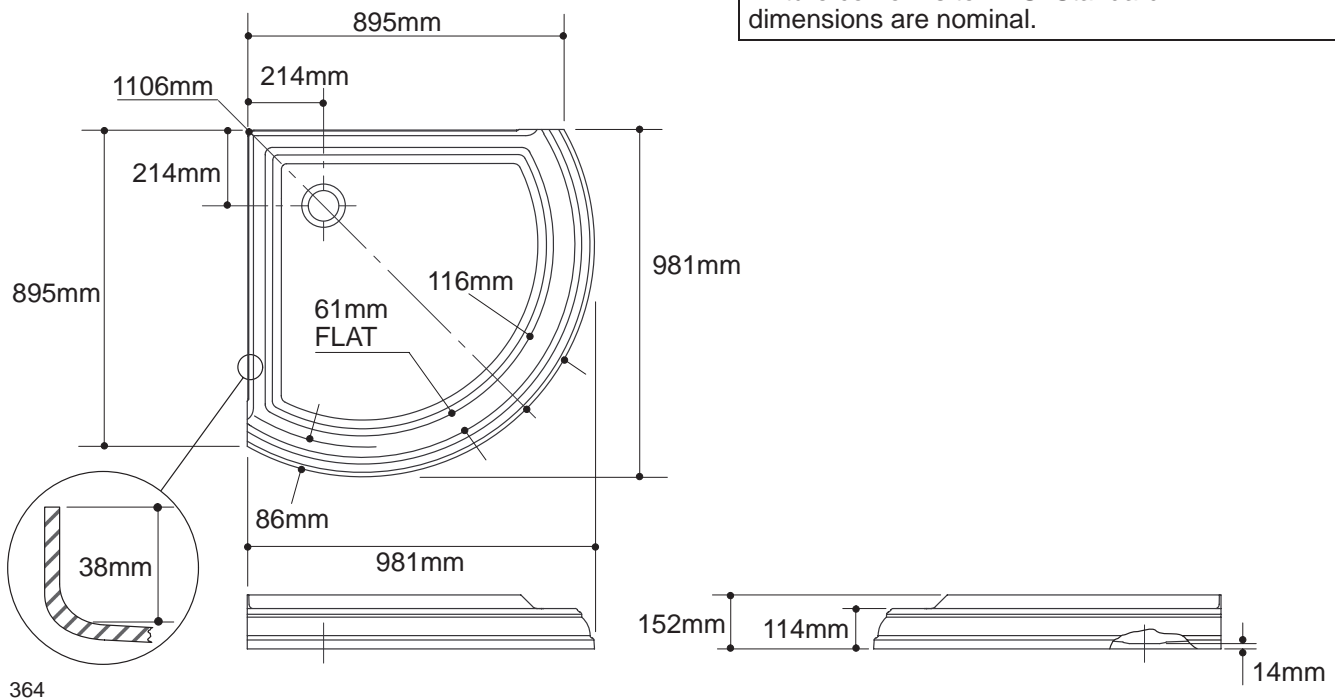

### Ordering Information

Accessories/hardware:		
Drain	K-9132	recommended
Arica™ shower enclosure	K-705250-L	optional

### Product Information

Fixture:	
Weight:	16 Kg.
Configuration	1-piece
Drain Outlet	Ø86mm

### Roughing-In Notes

Fixture conforms to ANSI Standard Z124.2. All dimensions are nominal.