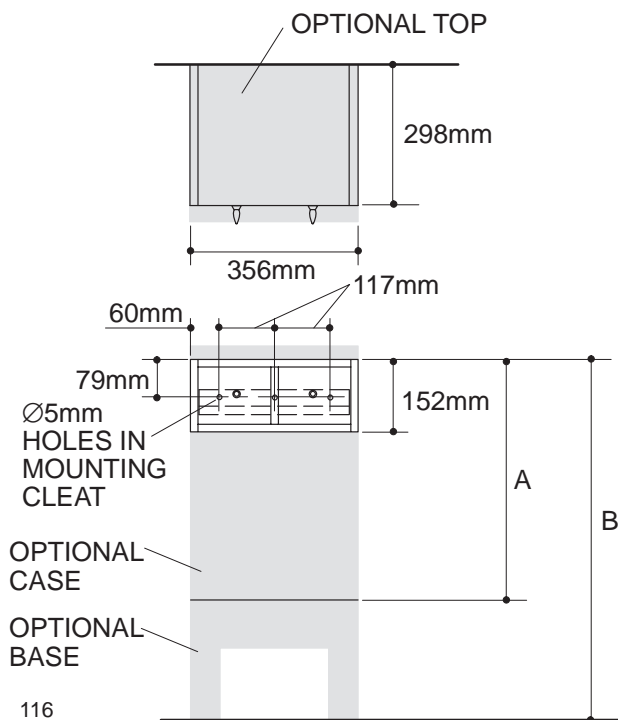

Ordering Information

Accessories/hardware:		
Storage case (356mm high)	K-3108	optional
Storage case (787mm high)	K-3107	optional
4-legged base	K-3109	optional
2-legged base	K-3110	optional
Case top (356mm x 330mm)	K-3045	optional

Installation Notes

Refer to installation instructions included with fixture before beginning installation.

Roughing-In Notes

	A	B
With 356mm high storage case	508mm	
With 787mm high storage case	940mm	
With 356mm high storage case and base		762mm
With 787mm high storage case and base		1194mm