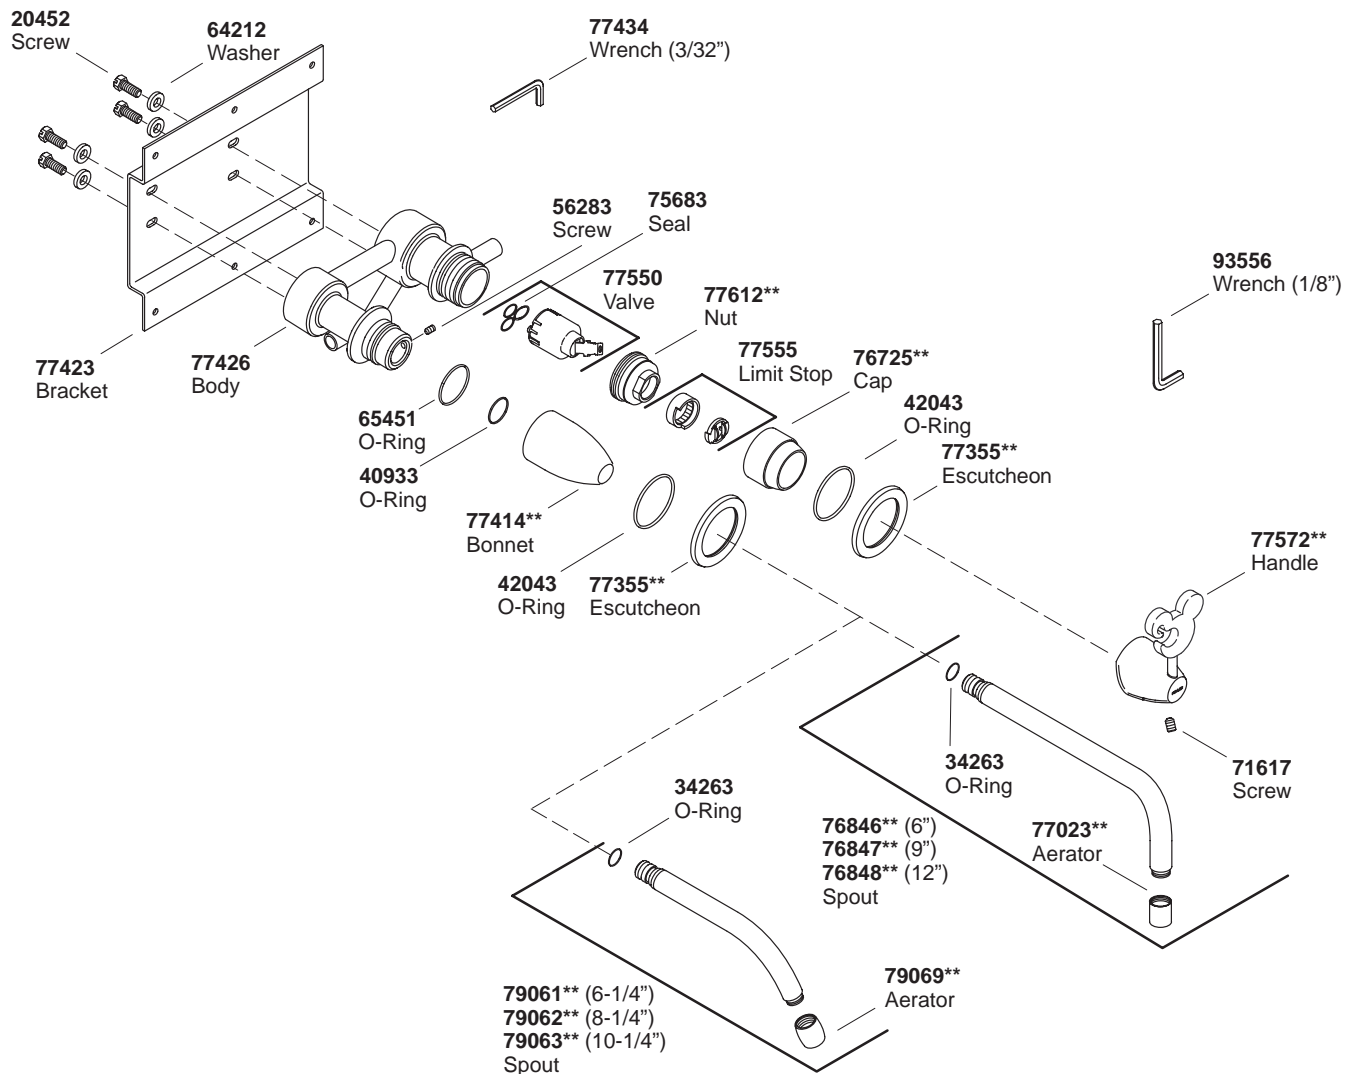

KOHLER® SERVICE PARTS

FALLING WATER KITCHEN/BAR/LAVATORY WALL-MOUNT FAUCET

K#	6" Spout	6-1/4" Spout	8-1/4" Spout	9" Spout	10-1/4" Spout	12" Spout	Valve Only
K-T194-9**-AA		X					
K-T195-9**-AA	X						
K-T196-9**-AA			X				
K-T197-9**-AA				X			
K-T198-9**-AA					X		
K-T199-9**-AA						X	
K-307-K-NA-AA							X

**Finish/color code must be specified when ordering.