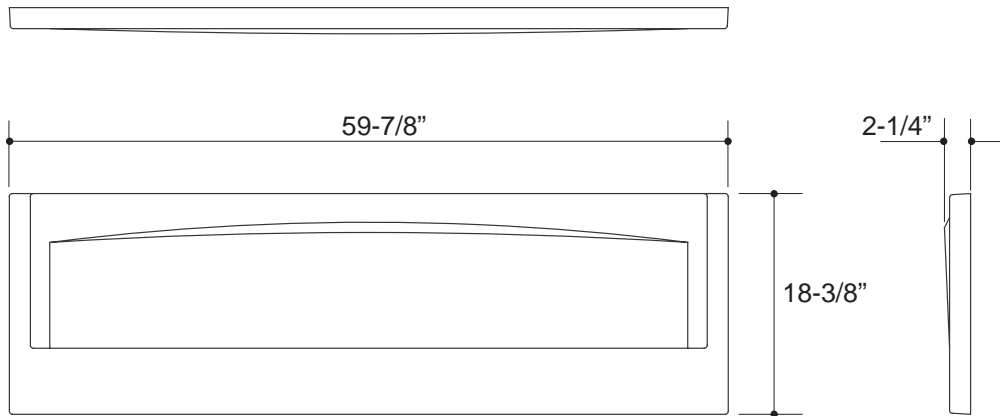

FEATURES

- 59-7/8" x 18-3/8"
- Acrylic
- Removable

CODES/STANDARDS APPLICABLE

Specified model meets or exceeds the following:

- None applicable

COLORS/FINISHES

- 0 White
- Other Refer to Fixtures Price Book for additional colors

SPECIFIED MODEL:

Model	Description	Colors/Finishes	
K-1278	Apron (removable)	<input type="checkbox"/> 0 White	<input type="checkbox"/> Other _____

PRODUCT SPECIFICATION:

The apron shall be 59-7/8" in length and 18-3/8" in height. Apron shall be made of acrylic. Apron shall be removable. Apron shall be Kohler Model K-1278-_____.