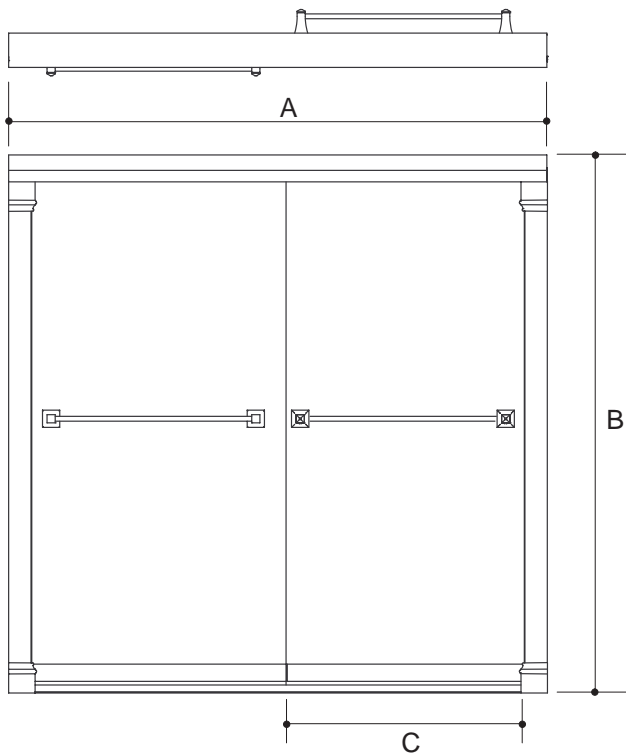

Roughing-In Notes			
	A (Max.)	B	C (Walk Through)
K-704110	53-1/2"	56"	23-5/8"
K-704112	56"	56"	24-7/8"
K-704114	47-1/2"	57-1/2"	20-3/8"
K-704116	59-1/2"	58-1/2"	26-3/8"
K-704118	65-1/2"	58-1/2"	29-5/8"
K-704120	71"	58-1/2"	32-3/8"
K-704122	43"	70"	18-3/8"
K-704124	47"	70"	20-3/8"
K-704126	56"	70"	24-7/8"
K-704128	59"	70"	26-3/8"
K-704130	47"	76-1/2"	20-3/8"
K-704132	59"	76-1/2"	26-3/8"

PRODUCT DIAGRAM

K-704110 Portico™ Bypass Bath and Shower Doors