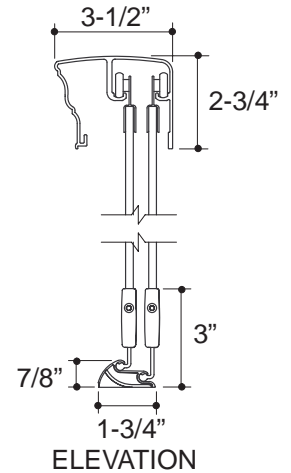

BYPASS BATH AND SHOWER DOORS

K-704110

FEATURES

- Self-cleaning threshold
- 3/4" tall, rounded threshold for comfort and ease of entry
- Frameless 1/4" thick tempered safety glass with protected bottom edge for added safety
- Able to be installed with or without a receptor underneath
- Continuous door panel guide mechanism for smooth, quiet sliding action
- Solid brass towel bar and towel bar support
- Fluted wall jambs with capped plinth blocks

PRODUCT SPECIFICATION:

Bypass bath and shower door shall have self-cleaning threshold. Bypass bath and shower door shall have 3/4" tall, rounded threshold for comfort and ease of entry. Bypass bath and shower door shall have frameless 1/4" thick tempered safety glass with protected bottom edge for added safety. Bypass bath and shower door shall be able to be installed with or without a receptor underneath. Bypass bath and shower door shall have a continuous door panel guide mechanism for smooth, quiet sliding action. Bypass bath and shower door shall have solid brass towel bar and towel bar support. Bypass bath and shower door shall have fluted wall jambs with capped plinth blocks. Shower door shall be Kohler Model K-_____ -_____ -_____.

INSTALLATION NOTES

IMPORTANT: The Portico shower door requires a minimum of 3-1/4" of flat mounting surface in order to be properly installed. Installing these doors with less than this dimension may result in the front face of the header protruding past the edge of the enclosure.

PLAN VIEW

ELEVATION

Roughing-In Notes			
	A (Max.)	B	C (Walk Through)
K-704110	53-1/2"	56"	23-5/8"
K-704112	56"	56"	24-7/8"
K-704114	47-1/2"	57-1/2"	20-3/8"
K-704116	59-1/2"	58-1/2"	26-3/8"
K-704118	65-1/2"	58-1/2"	29-5/8"
K-704120	71"	58-1/2"	32-3/8"
K-704122	43"	70"	18-3/8"
K-704124	47"	70"	20-3/8"
K-704126	56"	70"	24-7/8"
K-704128	59"	70"	26-3/8"
K-704130	47"	76-1/2"	20-3/8"
K-704132	59"	76-1/2"	26-3/8"