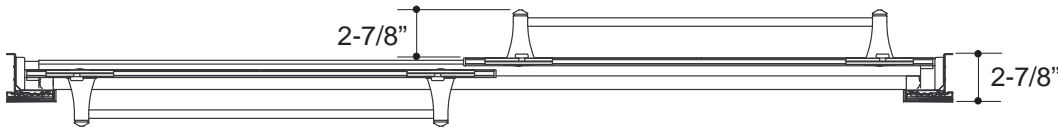

INSTALLATION NOTES

IMPORTANT: The Portico shower door requires a minimum of 3-1/4" of flat mounting surface in order to be properly installed. Installing these doors with less than this dimension may result in the front face of the header protruding past the edge of the enclosure.

PLAN VIEW