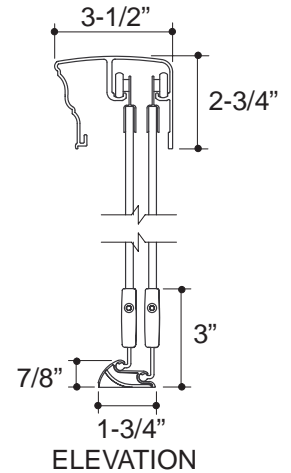

PRODUCT SPECIFICATION:

Bypass bath and shower door shall have self-cleaning threshold. Bypass bath and shower door shall have 3/4" tall, rounded threshold for comfort and ease of entry. Bypass bath and shower door shall have frameless 1/4" thick tempered safety glass with protected bottom edge for added safety. Bypass bath and shower door shall be able to be installed with or without a receptor underneath. Bypass bath and shower door shall have a continuous door panel guide mechanism for smooth, quiet sliding action. Bypass bath and shower door shall have solid brass towel bar and towel bar support. Bypass bath and shower door shall have fluted wall jambs with capped plinth blocks. Shower door shall be Kohler Model K-_____ -_____ -_____.

PORTICO™

INSTALLATION NOTES

If your installation has multiple shower spray systems, order Vinyl Seal Kit 88773 prior to installing your Portico door.

IMPORTANT: The Portico shower door requires a minimum of 3-1/4" of flat mounting surface in order to be properly installed. Installing these doors with less than this dimension may result in the front face of the header protruding past the edge of the enclosure.

PLAN VIEW

ELEVATION

ROUGHING-IN NOTES

	A (Max.)	B	C (Walk Through)
K-704110	53-1/2"	56"	23-5/8"
K-704112	56"	56"	24-7/8"
K-704114	47-1/2"	57-1/2"	20-3/8"
K-704116	59-1/2"	58-1/2"	26-3/8"
K-704118	65-1/2"	58-1/2"	29-5/8"
K-704120	71"	58-1/2"	32-3/8"
K-704122	43"	70"	18-3/8"
K-704124	47"	70"	20-3/8"
K-704126	56"	70"	24-7/8"
K-704128	59"	70"	26-3/8"
K-704130	47"	76-1/2"	20-3/8"
K-704132	59"	76-1/2"	26-3/8"