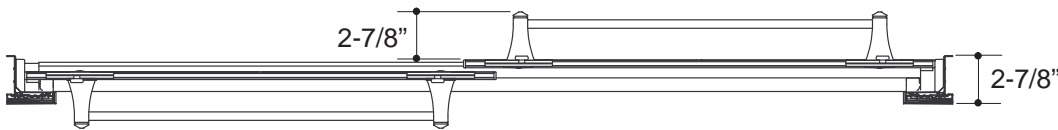

PRODUCT SPECIFICATION:

Bypass bath and shower door shall have self-cleaning threshold. Bypass bath and shower door shall have 3/4" tall, rounded threshold for comfort and ease of entry. Bypass bath and shower door shall have frameless 1/4" thick tempered safety glass with protected bottom edge for added safety. Bypass bath and shower door shall be able to be installed with or without a receptor underneath. Bypass bath and shower door shall have a continuous door panel guide mechanism for smooth, quiet sliding action. Bypass bath and shower door shall have solid brass towel bar and towel bar support. Bypass bath and shower door shall have fluted wall jambs with capped plinth blocks. Shower door shall be Kohler Model K-_____ -_____ -_____.

PORTICO™

INSTALLATION NOTES

If your installation has multiple shower spray systems, order Vinyl Seal Kit 88773 prior to installing your Portico door.

IMPORTANT: The Portico shower door requires a minimum of 3-1/4" of flat mounting surface in order to be properly installed. Installing these doors with less than this dimension may result in the front face of the header protruding past the edge of the enclosure.

PLAN VIEW

ELEVATION

ROUGHING-IN NOTES

	A (Max.)	B	C (Walk Through)
K-704110	53-1/2"	56"	23-5/8"
K-704112	56"	56"	24-7/8"
K-704114	47-1/2"	57-1/2"	20-3/8"
K-704116	59-1/2"	58-1/2"	26-3/8"
K-704118	65-1/2"	58-1/2"	29-5/8"
K-704120	71"	58-1/2"	32-3/8"
K-704122	43"	70"	18-3/8"
K-704124	47"	70"	20-3/8"
K-704126	56"	70"	24-7/8"
K-704128	59"	70"	26-3/8"
K-704130	47"	76-1/2"	20-3/8"
K-704132	59"	76-1/2"	26-3/8"