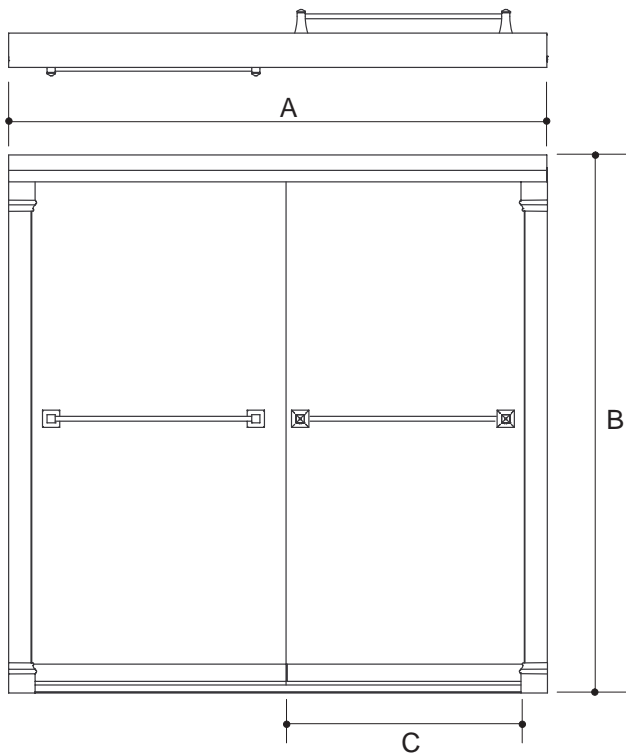

ROUGHING-IN NOTES

	A (Max.)	B	C (Walk Through)
K-704110	53-1/2"	56"	23-5/8"
K-704112	56"	56"	24-7/8"
K-704114	47-1/2"	57-1/2"	20-3/8"
K-704116	59-1/2"	58-1/2"	26-3/8"
K-704118	65-1/2"	58-1/2"	29-5/8"
K-704120	71"	58-1/2"	32-3/8"
K-704122	43"	70"	18-3/8"
K-704124	47"	70"	20-3/8"
K-704126	56"	70"	24-7/8"
K-704128	59"	70"	26-3/8"
K-704130	47"	76-1/2"	20-3/8"
K-704132	59"	76-1/2"	26-3/8"

PRODUCT DIAGRAM

K-704110 Portico™ Bypass Bath and Shower Doors

Page 2 of 2
87631-4-BA (-)

THE BOLD LOOK
OF **KOHLER**®