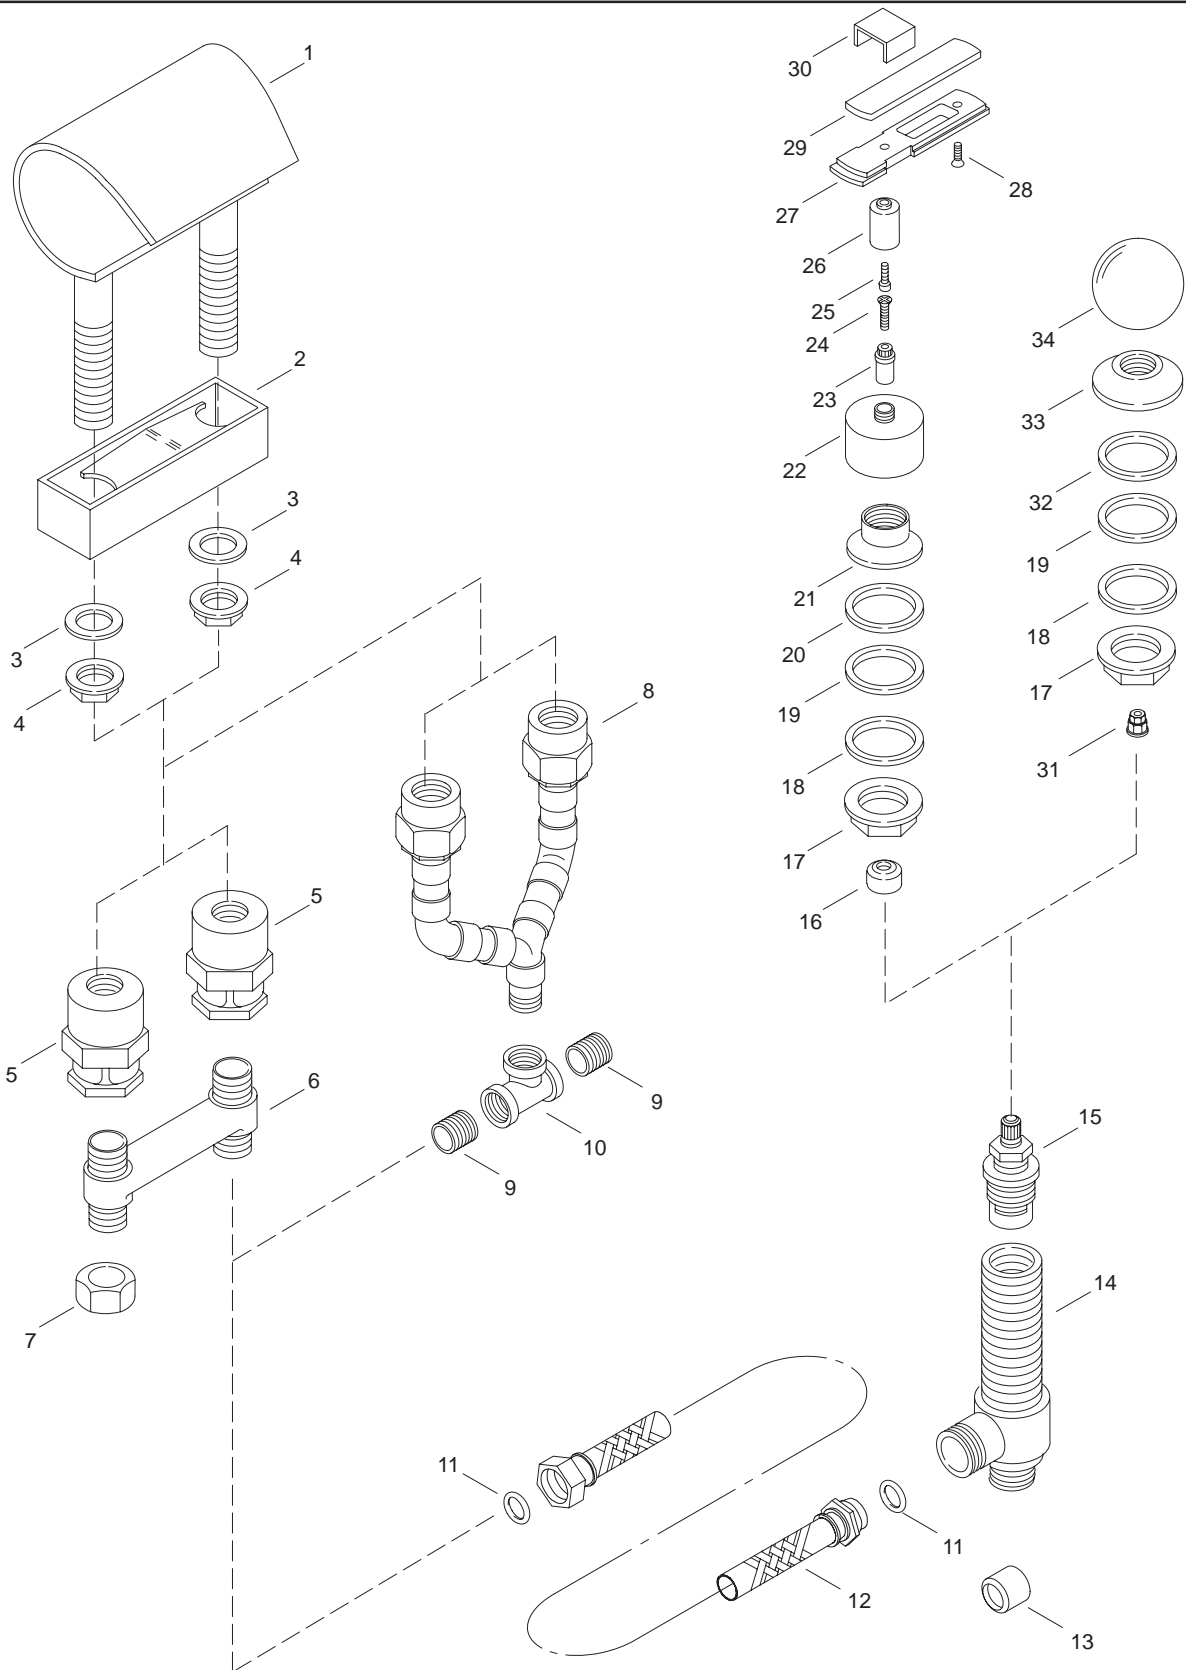

KOHLER® SERVICE PARTS

CIRRUS™ BATH FAUCETS
K-7909-**-AA,
K-7909-A**-AA, K-7909-LV**-AA,
K-7909-B1**-AA, K-7909-G1**-AA

Variation and/or finish/color code may be required when ordering.

SERVICE PARTS

ITEM NO.	PART NO.	DESCRIPTION
1	55616	Spout Assembly
2	40300	Escutcheon, Spout
3	23131	Washer
4	22531	Nut, 3/4-14 NPSM
5	52293	3/4" Union
6	50363	Yoke, Bath
7	23109	Pipe Cap
8	21671	Y-Fitting
9	21670	Nipple
10	22275	Tee, 3/4-14 NPT
11	22340	Washer
12	21640	Flexible Hose
13	55766	Bushing, Reducer
14	55041	3/4" Valve Body
15	22376	Ceramic Valve (Counterclockwise Close)
	22377	Ceramic Valve (Clockwise Close)
16	46115	Stabilizer
17	22351	Locknut
18	22353	Friction Washer
19	22400	Washer
20	34037	Gasket
21	52097	Escutcheon
22	55352	Skirt
23	54560	Spline Adaptor
24	61336	Screw
25	54545	Screw
26	53196	Post
27	52553	Lever Lower, Large Handle
28	52779	Screw
29	52545	Insert, Lever Handle Large
30	52555	Strap, Lever Handle
31	22325	Spline Insert
32	22346	Gasket
33	50321	Escutcheon
34	55149	Handle Assembly

SERVICE KITS

PART NO.	ITEM NO.	QTY.	DESCRIPTION
23108			Nut & Washer Assembly
	3	2 ea.	Washer
	4	2 ea.	Nut, 3/4-14 NPSM
22284			Tee-Nipple Kit
	9	2 ea.	Nipple
	10	1 ea.	Tee, 3/4-14 NPT
52585			Washer Kit
	11	4 ea.	Washer
23165			Mounting Hardware Assembly
	17	2 ea.	Locknut
	18	2 ea.	Friction Washer
	19	2 ea.	Washer
	20	2 ea.	Gasket
52700			Lever Handle, Large
	22	1 ea.	Skirt
	23	1 ea.	Spline Adaptor
	24	1 ea.	Screw
	25	1 ea.	Screw
	26	1 ea.	Post
	27	1 ea.	Lever Lower, Large Handle
	28	1 ea.	Screw
	29	1 ea.	Insert, Lever Handle Large
	30	1 ea.	Strap, Lever Handle