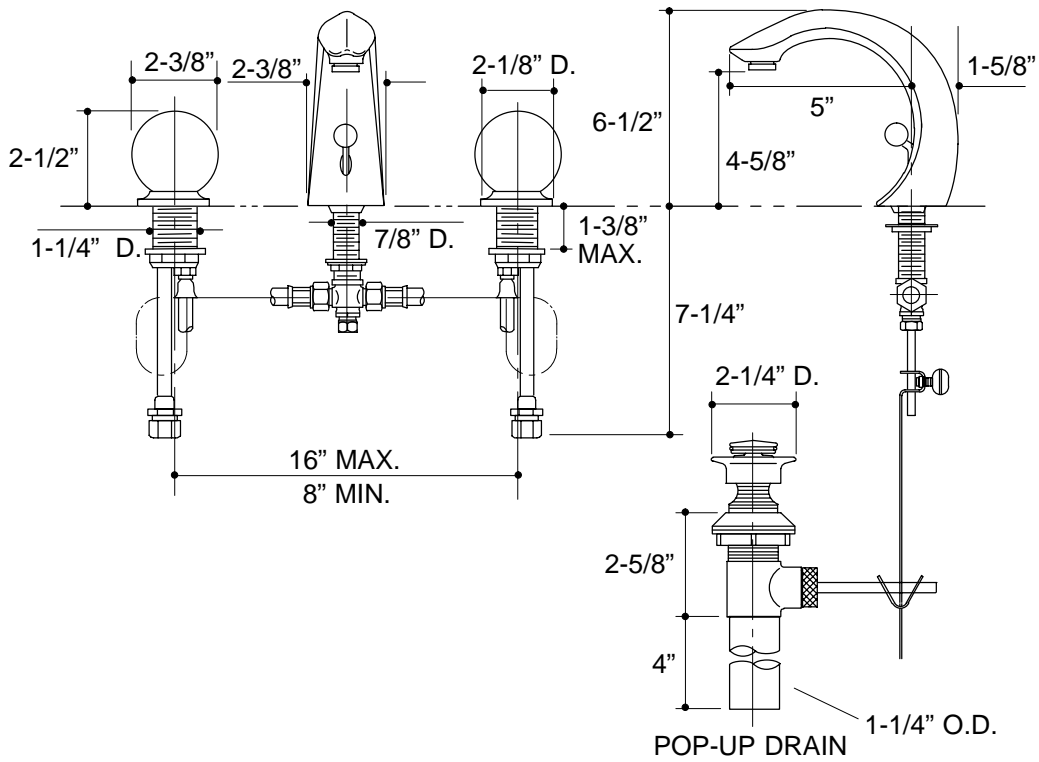

Ordering Information

Applicable product:	
Widespread lavatory faucet	K-7916-8

316

K-7916-8 Cirrus™ Lavatory Faucet
 100361-1-AA (9619)

NOTES: