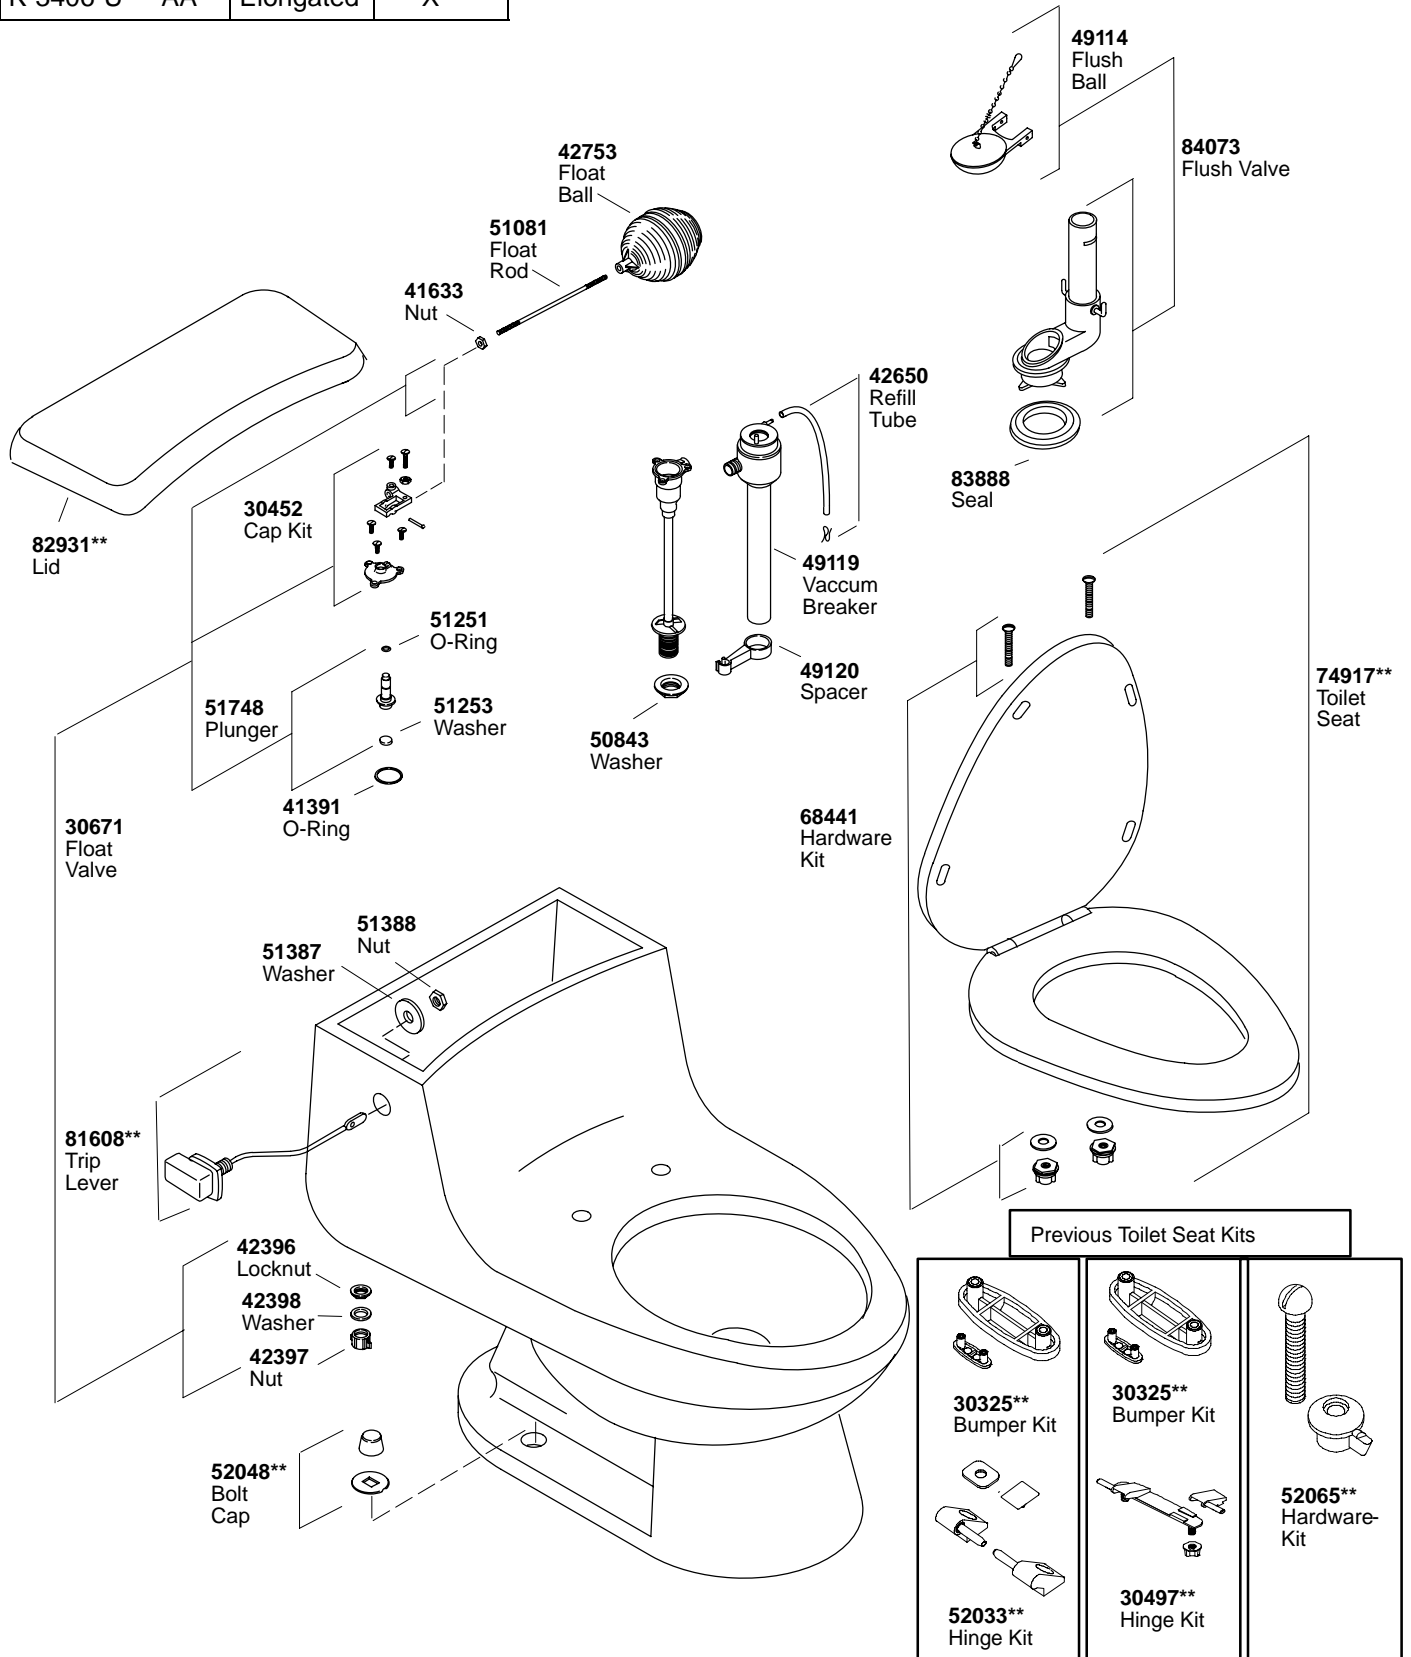

K#	Bowl	Insulated
K-3406-**-AA	Elongated	
K-3406-U-**-AA	Elongated	X

**Finish/color code must be specified when ordering.