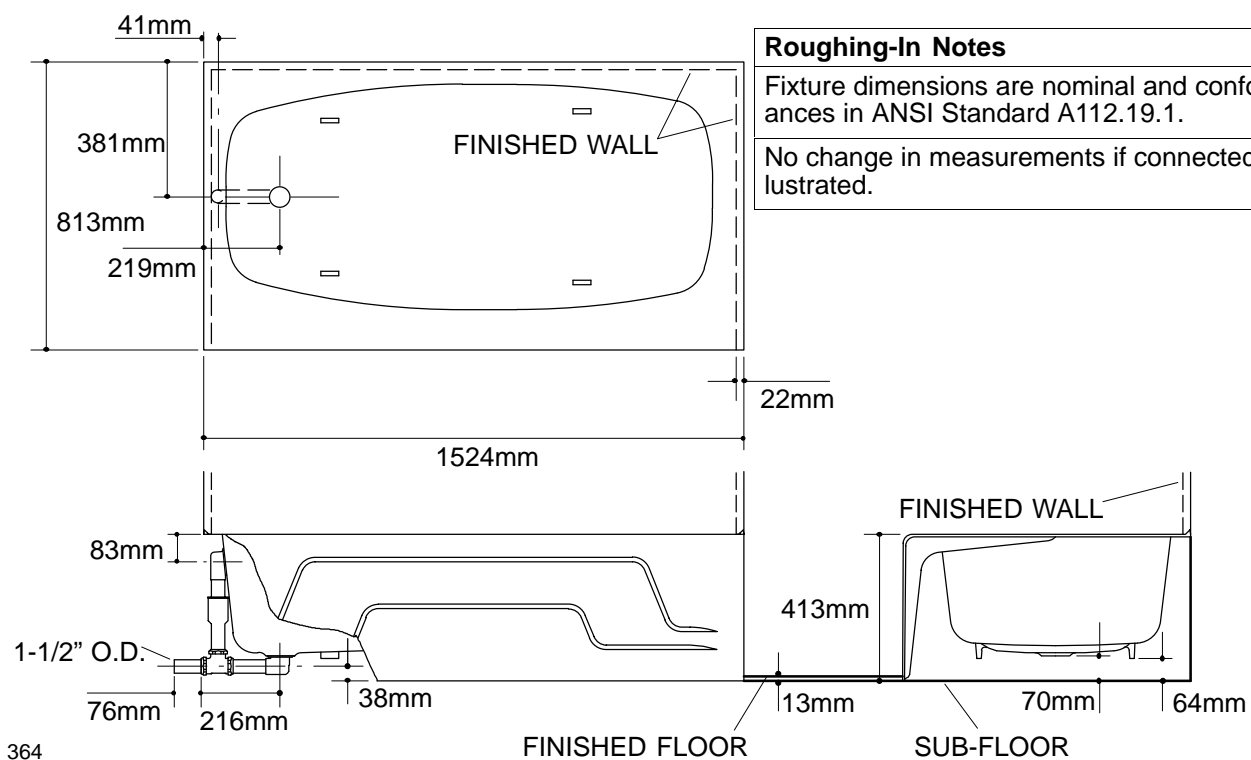

Ordering Information

Applicable product:		
Left outlet	K-519	shown
Right outlet	K-520	not shown
Accessories/hardware:		
Drain	K-7160-AF	recommended

Product Information

Fixture*:	basin area	top area	weight
Bathing well	1041 x 559mm	1372 x 635mm	156 Kg.
	water depth	capacity	
To overflow	219mm	132 litres	
* Approximate measurements for comparison only.			

Installation Notes

Refer to installation instructions included with fixture before beginning installation.

364