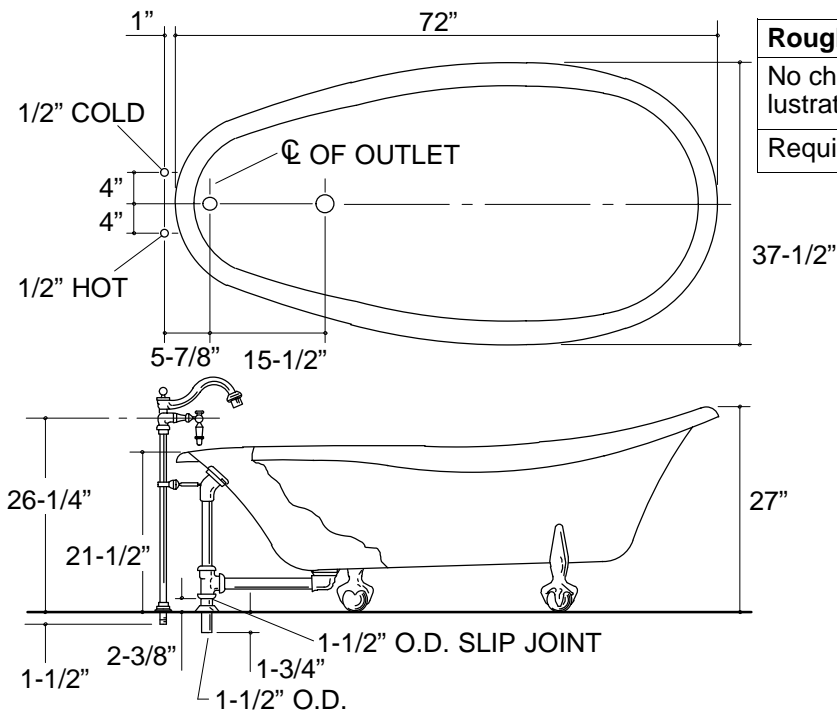

FEATURES

- 72" x 37-1/2" x 21-1/2"
- Cast iron
- LESS ACCESSORIES

CODES/STANDARDS APPLICABLE

Specified model meets or exceeds the following:

- ASME/ANSI A112.19.1M
- IAPMO/UPC
- State of Massachusetts

COLORS/FINISHES

PRODUCT SPECIFICATION:

The bath shall be 72" in length, 37-1/2" in width, and 21-1/2" in height. Bath shall be made of cast iron. Bath shall be less all accessories. Bath shall be Kohler Model K-100-_____.

BIRTHDAY™

PRODUCT INFORMATION

Fixture*:	basin area	top area	weight
Bathing well	43" x 21"	67" x 31"	430 lbs.
	water depth	capacity	
To overflow	11-1/8"	50 gal.	
* Approximate measurements for comparison only.			

1.25>132

Roughing-In Notes

No change in measurements if connected with drain illustrated.

Required accessories/hardware are shown.

LEG DETAIL

PRODUCT DIAGRAM