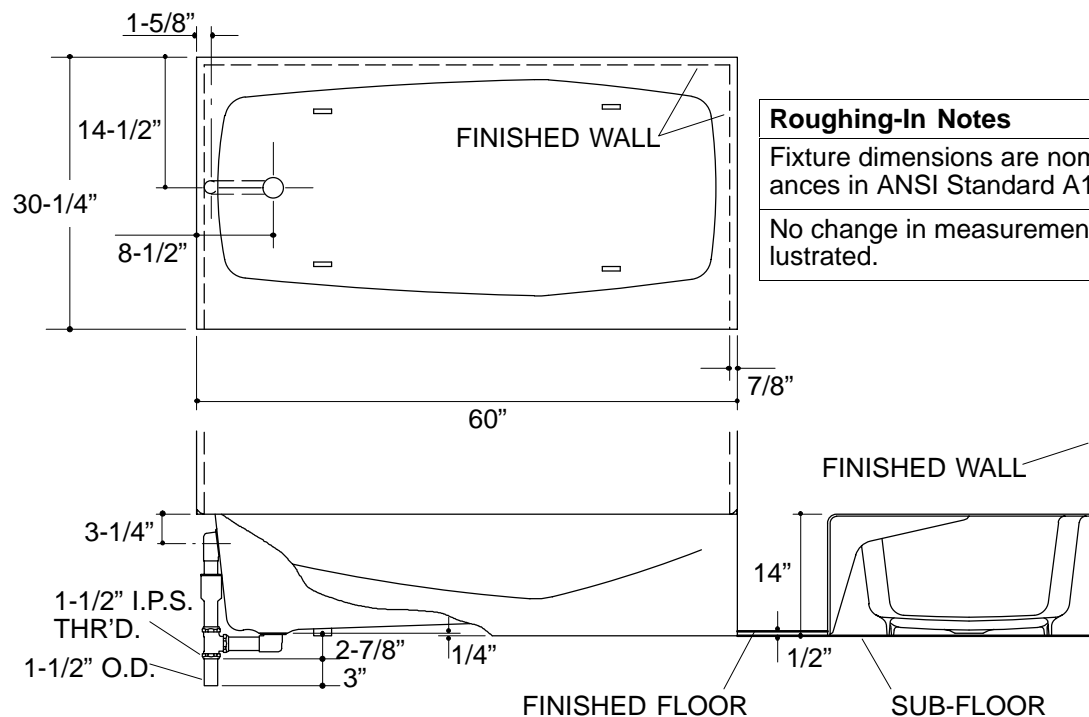

Ordering Information

Applicable product:		
Left outlet	K-715	shown
Right outlet	K-716	not shown
Accessories/hardware:		
Drain	K-7160-TF	recommended

Product Information

Fixture*:	basin area	top area	weight
Bathing well	45" x 22"	55" x 24"	316 lbs.
	water depth	capacity	
To overflow	8-5/8"	33 gal.	
* Approximate measurements for comparison only.			

Installation Notes

Refer to installation instructions included with fixture before beginning installation.

Roughing-In Notes
 Fixture dimensions are nominal and conform to tolerances in ANSI Standard A112.19.1.
 No change in measurements if connected with drain illustrated.