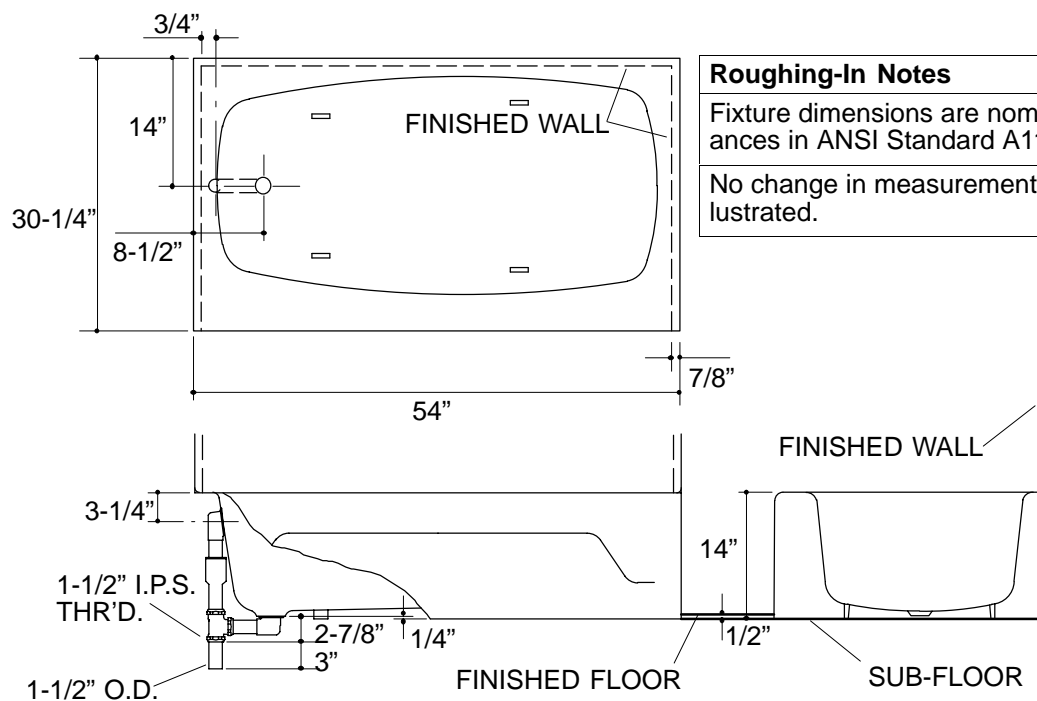

### Ordering Information

Applicable product:		
Left outlet	K-745	shown
Right outlet	K-746	not shown
Accessories/hardware:		
Drain	K-7160-TF	recommended

### Product Information

Fixture*:	basin area	top area	weight
Bathing well	37" x 22"	48" x 24"	277 lbs.
	water depth	capacity	
To overflow	8-5/8"	30 gal.	
* Approximate measurements for comparison only.			

#### Roughing-In Notes

Fixture dimensions are nominal and conform to tolerances in ANSI Standard A112.19.1.

No change in measurements if connected with drain illustrated.