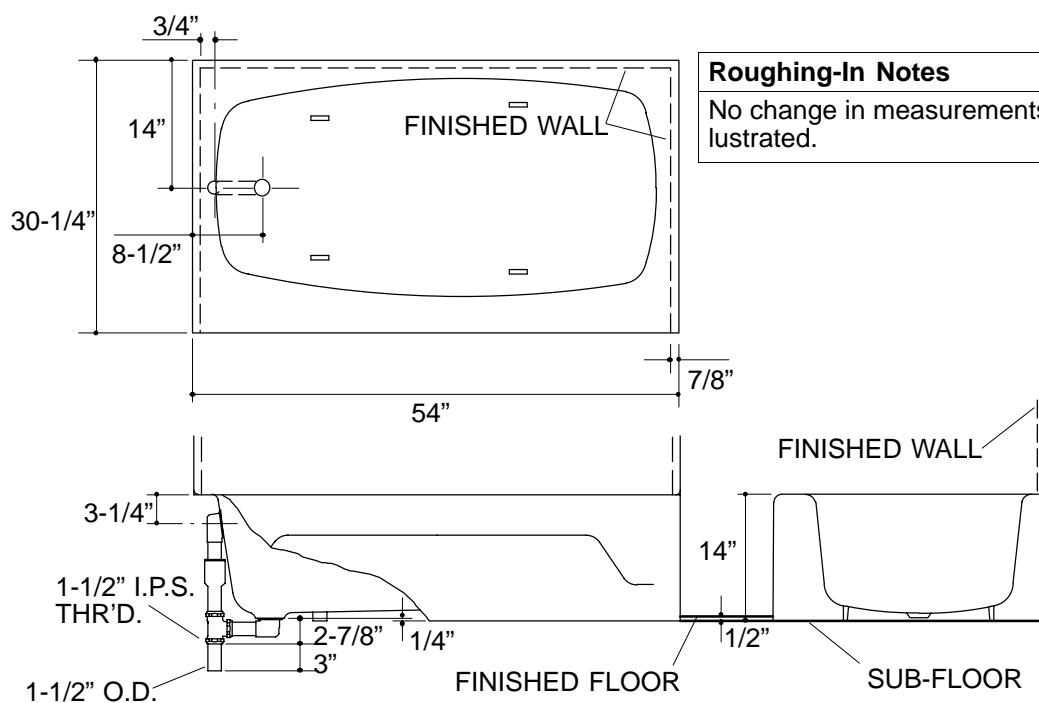

## FEATURES

- 54" x 30-1/4" x 14"
- Cast iron with Safeguard® finish
- Left or right outlet
- Recess bath

## PRODUCT SPECIFICATION:

The recess bath shall be 54" in length, 30-1/4" in width, and 14" in height. Bath shall be made of cast iron with Safeguard® finish. Bath shall have an outlet at left or right. Bath shall be Kohler Model K-\_\_\_\_\_-\_\_\_\_\_-\_\_\_\_\_.

## PRODUCT INFORMATION

Fixture*:	basin area	top area	weight
Bathing well	37" x 22"	48" x 24"	277 lbs.
	water depth	capacity	
To overflow	8-5/8"	30 gal.	
* Approximate measurements for comparison only.			