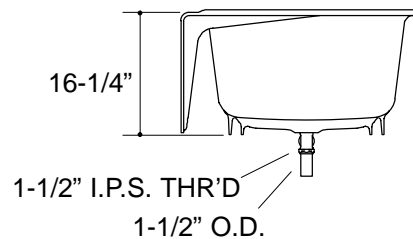

### Product Information

Fixture*:	basin area	top area	weight
Bathing well	45" x 22"	55" x 25"	351 lbs.
	water depth	capacity	
To overflow	10-7/8"	43 gal.	
* Approximate measurements for comparison only.			

### Installation Notes

Refer to installation instructions included with fixture before beginning installation.

### Roughing-In Notes

Fixture dimensions are nominal and conform to tolerances in ANSI Standard A112.19.1.

No change in measurements if connected with drain illustrated.

1.25>132

**K-785, K-786** Guardian™ Recess Bath  
105013-AA (0893)