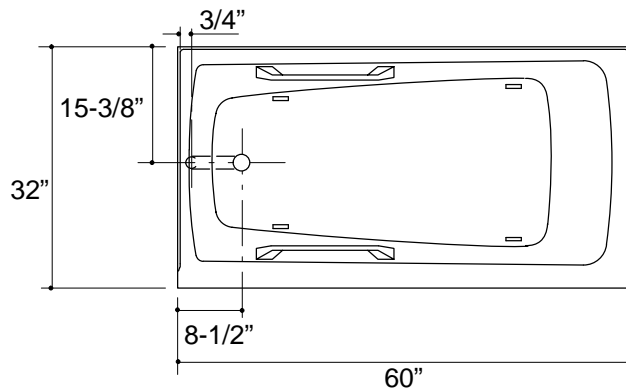

### Ordering Information

Applicable product:		
Left outlet	K-785	shown
Right outlet	K-786	not shown
Accessories/hardware:		
Drain	K-7160	recommended

### Product Information

Fixture*:	basin area	top area	weight
Bathing well	45" x 22"	55" x 25"	351 lbs.
	water depth	capacity	
To overflow	10-7/8"	43 gal.	
* Approximate measurements for comparison only.			

### Roughing-In Notes

Fixture dimensions are nominal and conform to tolerances in ANSI Standard A112.19.1.

No change in measurements if connected with drain illustrated.

1.25>132

**K-785, K-786** Guardian™ Recess Bath  
105013-AA (0893)