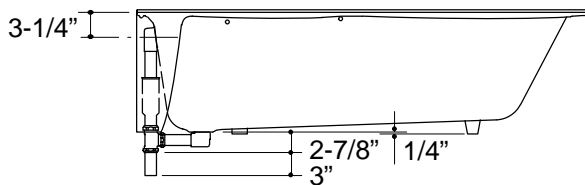

### Product Information

Fixture*:	basin area	top area	weight
Bathing well	45" x 22"	55" x 25"	351 lbs.
	water depth	capacity	
To overflow	10-7/8"	43 gal.	
* Approximate measurements for comparison only.			

### Installation Notes

Refer to installation instructions included with fixture before beginning installation.

### Roughing-In Notes

Fixture dimensions are nominal and conform to tolerances in ANSI Standard A112.19.1.

No change in measurements if connected with drain illustrated.

1.25>132

**K-785, K-786** Guardian™ Recess Bath  
105013-AA (0893)