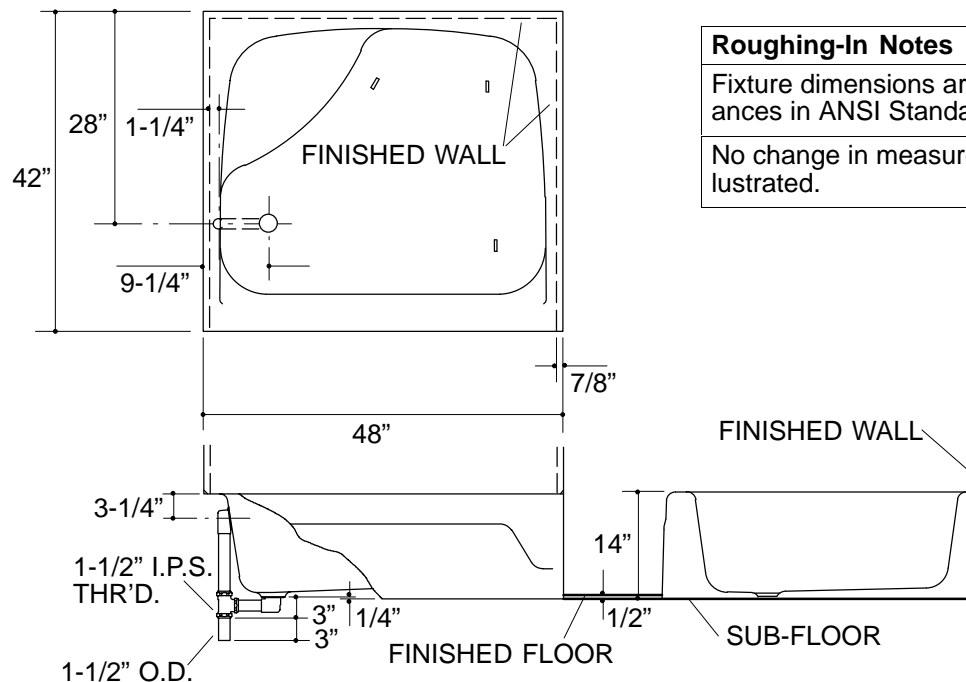

Ordering Information

Applicable product:		
Left outlet	K-805	shown
Right outlet	K-806	not shown
Accessories/hardware:		
Drain	K-7160-TF	recommended

Product Information

Fixture*:	basin area	top area	weight
Bathing well	42" x 26"	43" x 35"	293 lbs.
	water depth	capacity	
To overflow	8-5/8"	36 gal.	
* Approximate measurements for comparison only.			

Installation Notes

Refer to installation instructions included with fixture before beginning installation.

Roughing-In Notes

Fixture dimensions are nominal and conform to tolerances in ANSI Standard A112.19.1.

No change in measurements if connected with drain illustrated.

1.25>132