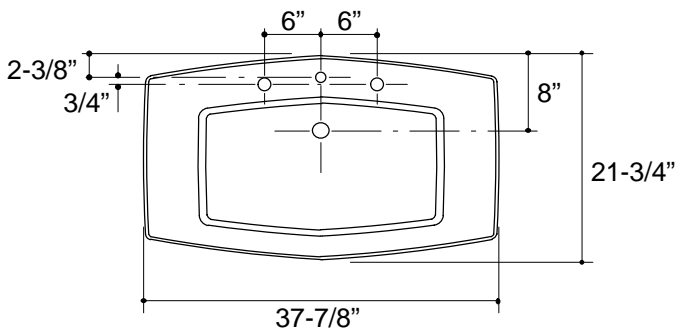

FEATURES

- 37-7/8" x 21-3/4"
- Vitreous china
- Self-rimming
- 12" centers
- With overflow
- ADA compliant
- With sealant

CODES/STANDARDS APPLICABLE

Specified model meets or exceeds the following:

- ADA
- ASME/ANSI A112.19.2M
- CABO/ANSI A117.1
- IAPMO/UPC
- Canadian Standards Association (CSA)

PRODUCT SPECIFICATION:

The self-rimming countertop lavatory shall be 37-7/8" in length, and 21-3/4" in width. Lavatory shall be made of vitreous china. Lavatory shall have 12" centers. Lavatory shall have overflow. Lavatory shall be ADA compliant. Lavatory shall include sealant. Lavatory shall be Kohler Model K-2165-12-_____.

LE GRAN™

PRODUCT INFORMATION

Fixture*:		basin area	water depth
Lavatory		24" x 13"	5-5/8"
Outlet	1-3/4" D.		
* Approximate measurements for comparison only.			

Holes	K-2165-12		
Spout	1-3/16" D.		
Faucet	1-3/8" D.		

Included Components:	
Adhesive sealant	63034
Cutout template	101081

Roughing-In Notes

(T) Pop-up typically 14-5/8".

(S) 14" (Based on 12" riser which may require cutting).

.8>116

PRODUCT DIAGRAM