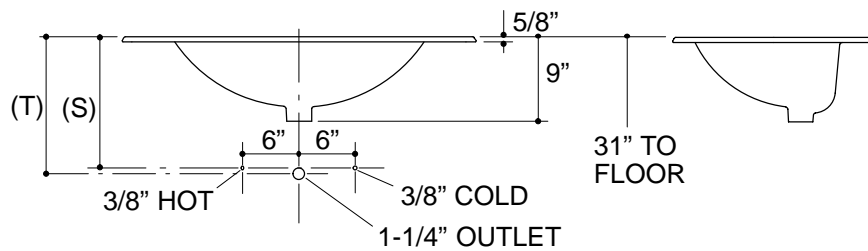

FEATURES

- 37-7/8" x 21-3/4"
- Vitreous china
- Self-rimming
- 12" centers
- With overflow
- ADA compliant
- With sealant

CODES/STANDARDS APPLICABLE

Specified model meets or exceeds the following:

- ADA
- ASME/ANSI A112.19.2M
- CABO/ANSI A117.1
- IAPMO/UPC
- Canadian Standards Association (CSA)

PRODUCT SPECIFICATION:

The self-rimming countertop lavatory shall be 37-7/8" in length, and 21-3/4" in width. Lavatory shall be made of vitreous china. Lavatory shall have 12" centers. Lavatory shall have overflow. Lavatory shall be ADA compliant. Lavatory shall include sealant. Lavatory shall be Kohler Model K-2165-12-_____.

LE GRAN™

PRODUCT INFORMATION

Fixture*:		basin area	water depth
Lavatory		24" x 13"	5-5/8"
Outlet	1-3/4" D.		
* Approximate measurements for comparison only.			

Holes	K-2165-12		
Spout	1-3/16" D.		
Faucet	1-3/8" D.		

Included Components:	
Adhesive sealant	63034
Cutout template	101081

Roughing-In Notes

(T) Pop-up typically 14-5/8".

(S) 14" (Based on 12" riser which may require cutting).

.8>116

PRODUCT DIAGRAM