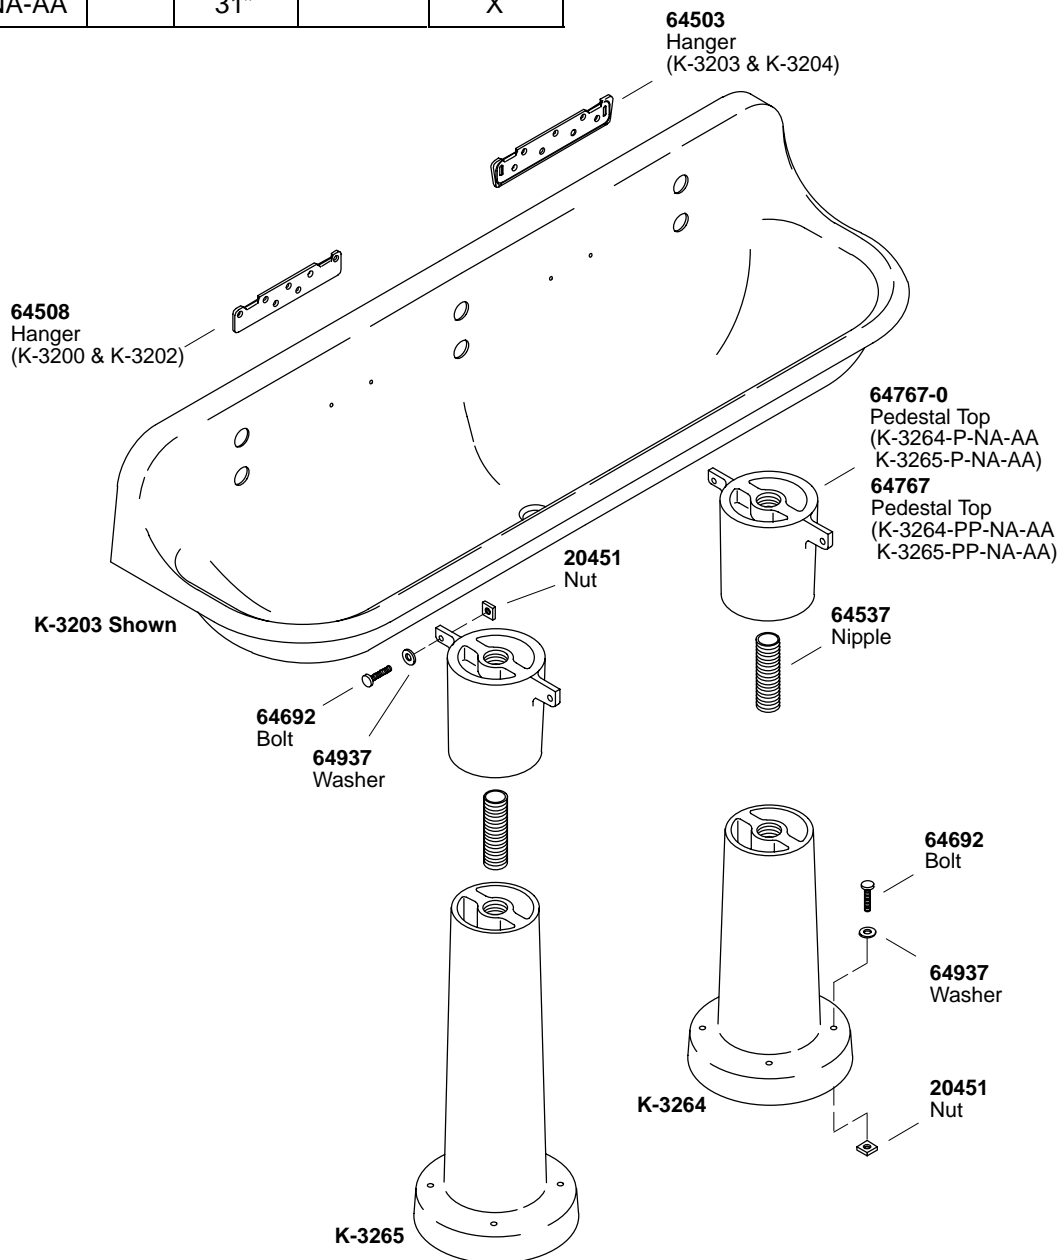

KOHLER® SERVICE PARTS

BROCKWAY™ SINKS

K#	Sink	Pedestal	Pedestal Glazed	Pedestal Painted
K-3200-**-AA	3'			
K-3202-**-AA	4'			
K-3203-**-AA	5'			
K-3204-**-AA	6'			
K-3264-P-NA-AA		25"	X	
K-3264-PP-NA-AA		25"		X
K-3265-P-NA-AA		31"	X	
K-3265-PP-NA-AA		31"		X

**Finish/color code must be specified when ordering.