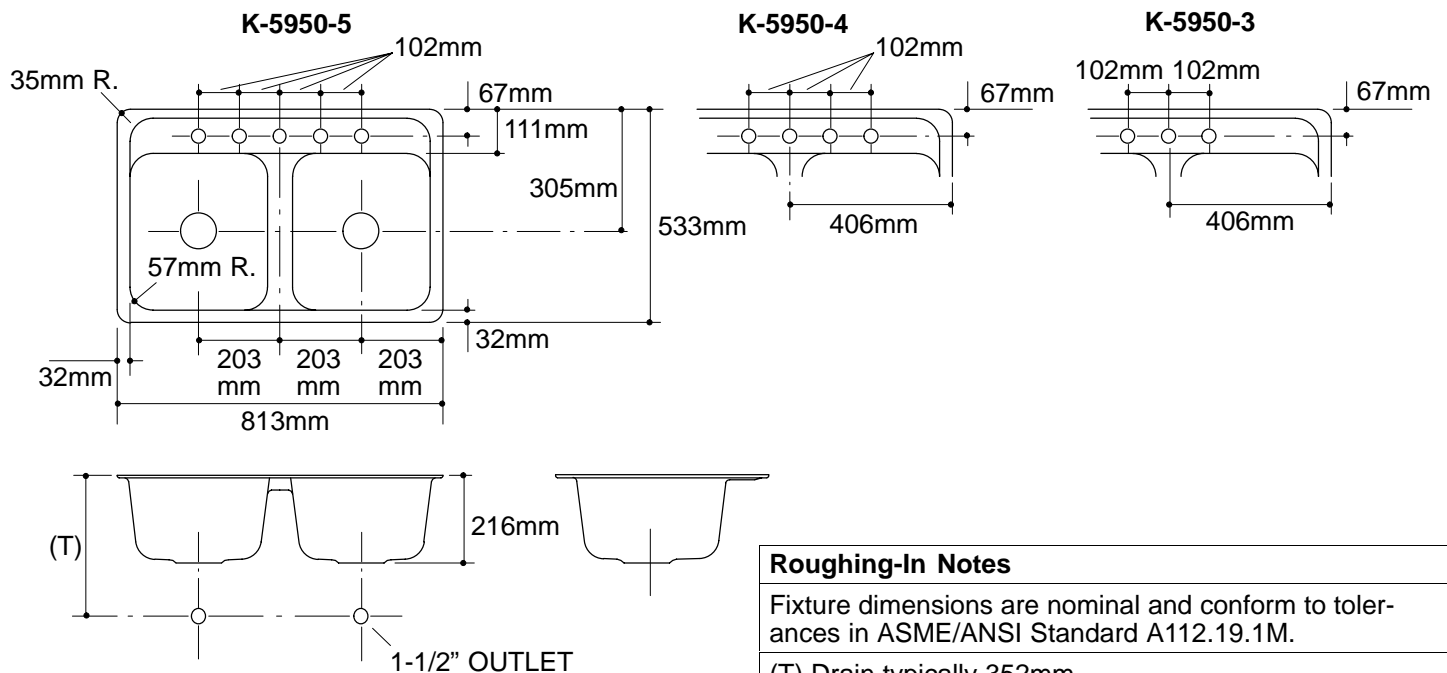

### Ordering Information

Applicable product:		
Five-hole sink	K-5950-5	shown
Four-hole sink	K-5950-4	not shown
Three-hole sink	K-5950-3	not shown
Accessories/hardware:		
Metal frame	K-6601	recommended

### Product Information

Fixture*:		basin area	water depth
Sinks		356 x 381mm	171mm
Outlet	Ø92mm		
Faucet holes	Ø35mm		
* Approximate measurements for comparison only.			

#### Roughing-In Notes

Fixture dimensions are nominal and conform to tolerances in ASME/ANSI Standard A112.19.1M.

(T) Drain typically 352mm.

Cutout	Metal frame required.
--------	-----------------------

.85<116