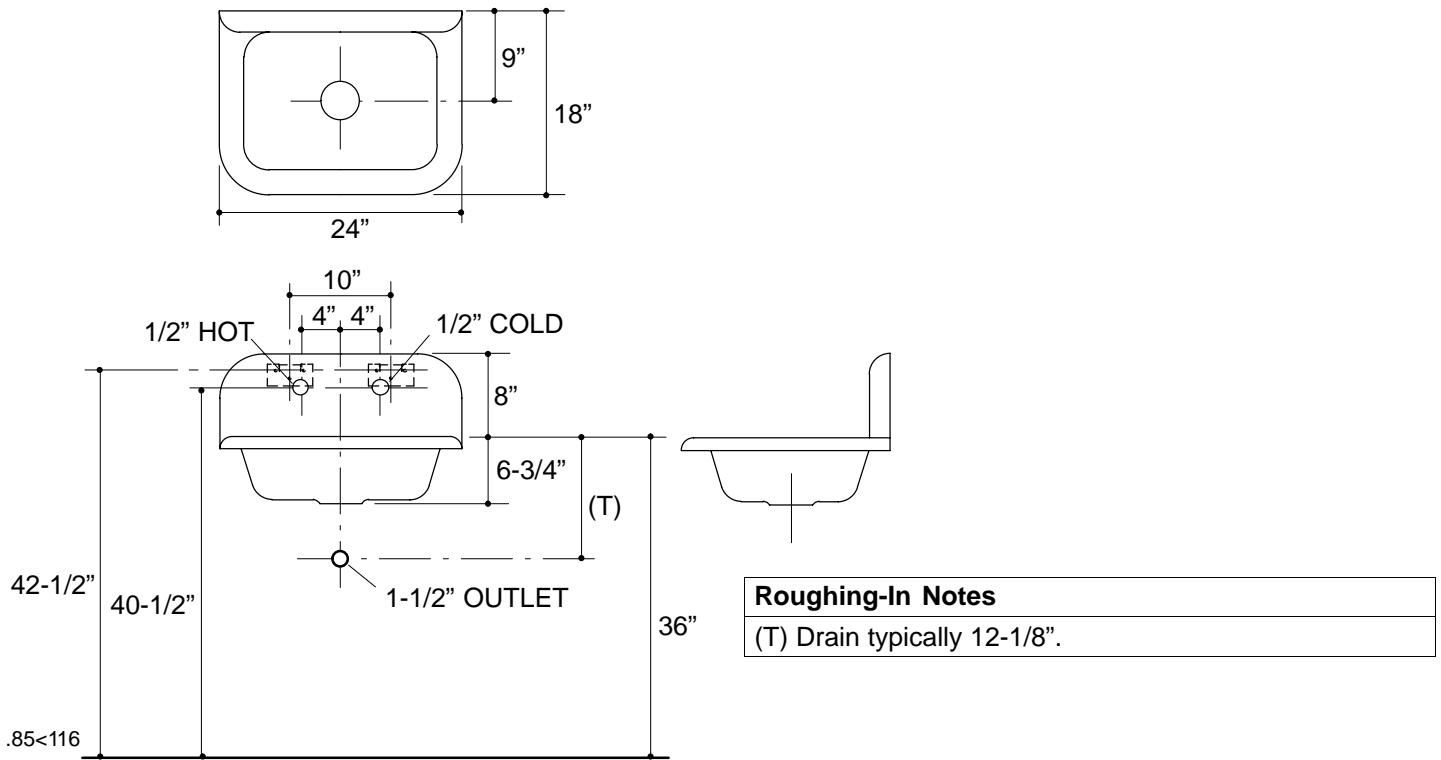

FEATURES

- 24" x 18"
- Cast iron
- Acid resistant enamel finish
- 2-hole drilling
- 8" high back

CODES/STANDARDS APPLICABLE

Specified model meets or exceeds the following:

- ASME/ANSI A112.19.1M
- IAPMO/UPC
- Canadian Standards Association (CSA)
- State of Massachusetts

PRODUCT SPECIFICATION:

The utility sink with 8" high back, shall be 24" in length, and 18" in width. Sink shall be made of cast iron with acid resistant enamel finish. Sink shall be 2-hole drilled. Sink shall be Kohler Model K-5980-_____.

PRODUCT INFORMATION

Fixture*:		basin area	water depth
Sink		19" x 14"	6"
Outlet	3-5/8" D.		
Faucet holes	1-1/2" D.		
* Approximate measurements for comparison only.			
Included Components:			
Hangers (pr.)		64505	