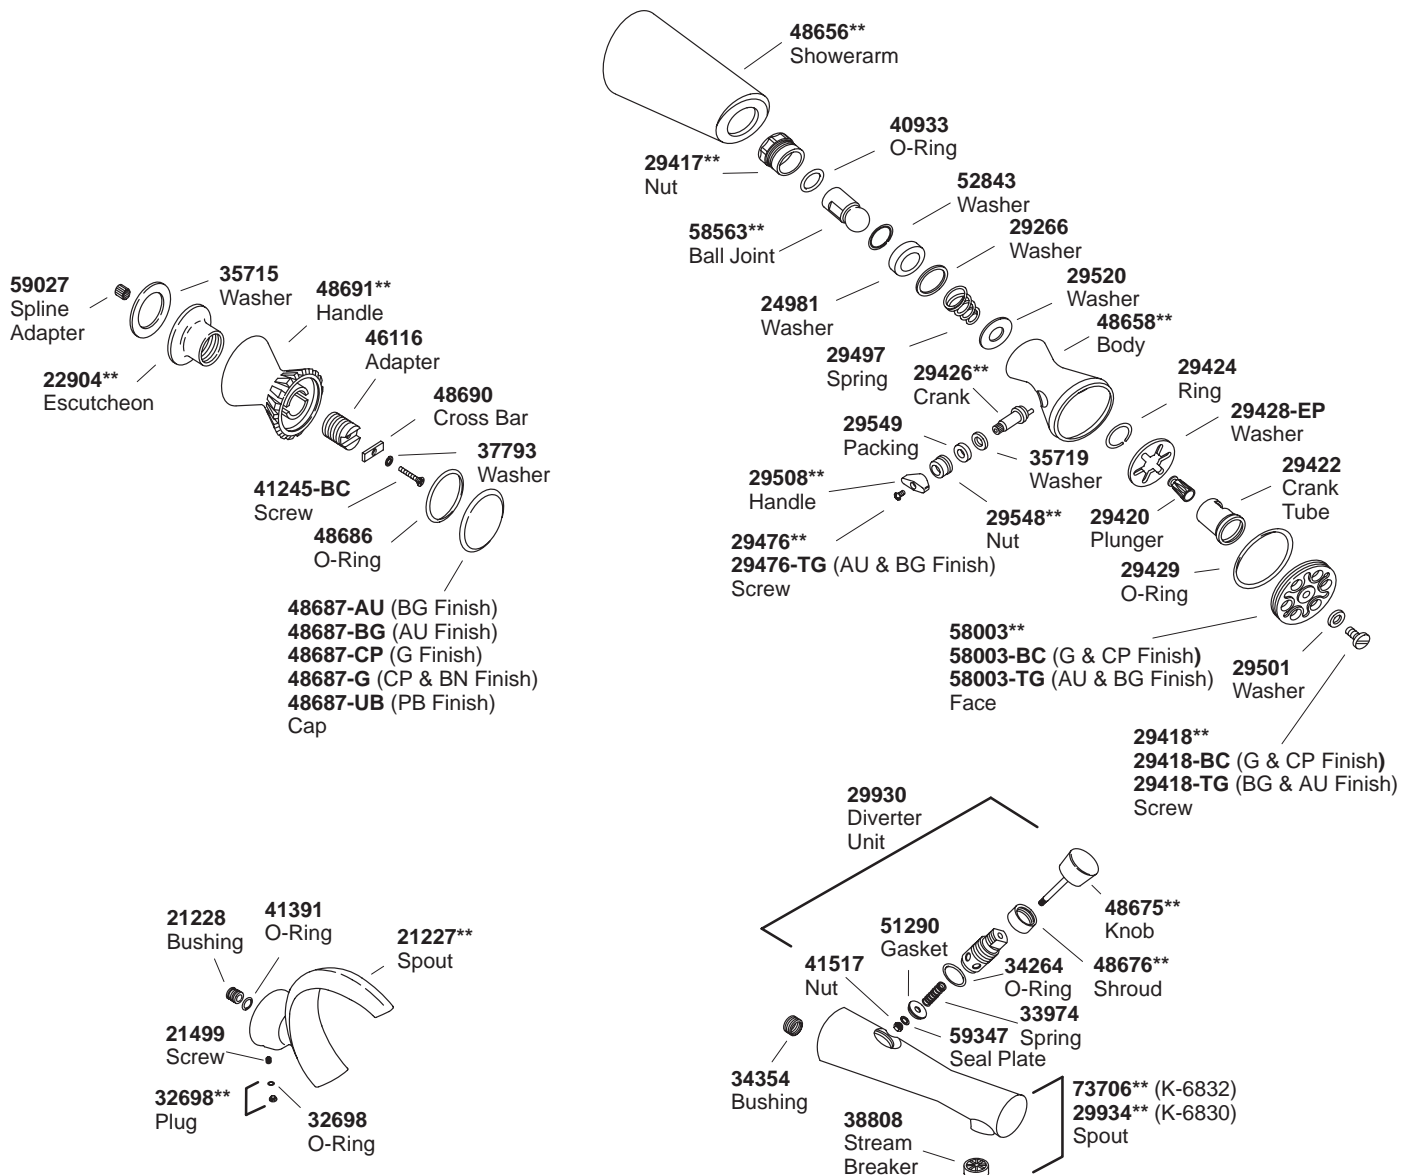

KOHLER® SERVICE PARTS

BRAVURA® WALL-MOUNT BATH FAUCETS

| K# | 3-Handle Valve | 2-Handle Valve | Showerhead | Crescent Spout | 9" Non-Diverter Spout | 9" Diverter Spout |
|------------------|----------------|----------------|------------|----------------|-----------------------|-------------------|
| 6845-7-**-AA | X | | | | | |
| 6845-CV-**-AA/BA | X | | | | | |
| 6842-7-**-AA | | X | | | | |
| 6842-CV-**-AA/BA | | X | | | | |
| 6844-**-AA/BA | | | X | | | |
| 6944-**-AA | | | | X | | |
| 6830-**-AA | | | | | X | |
| 6832-**-AA | | | | | | X |

**Finish/color code must be specified when ordering.

**Finish/color code must be specified when ordering.