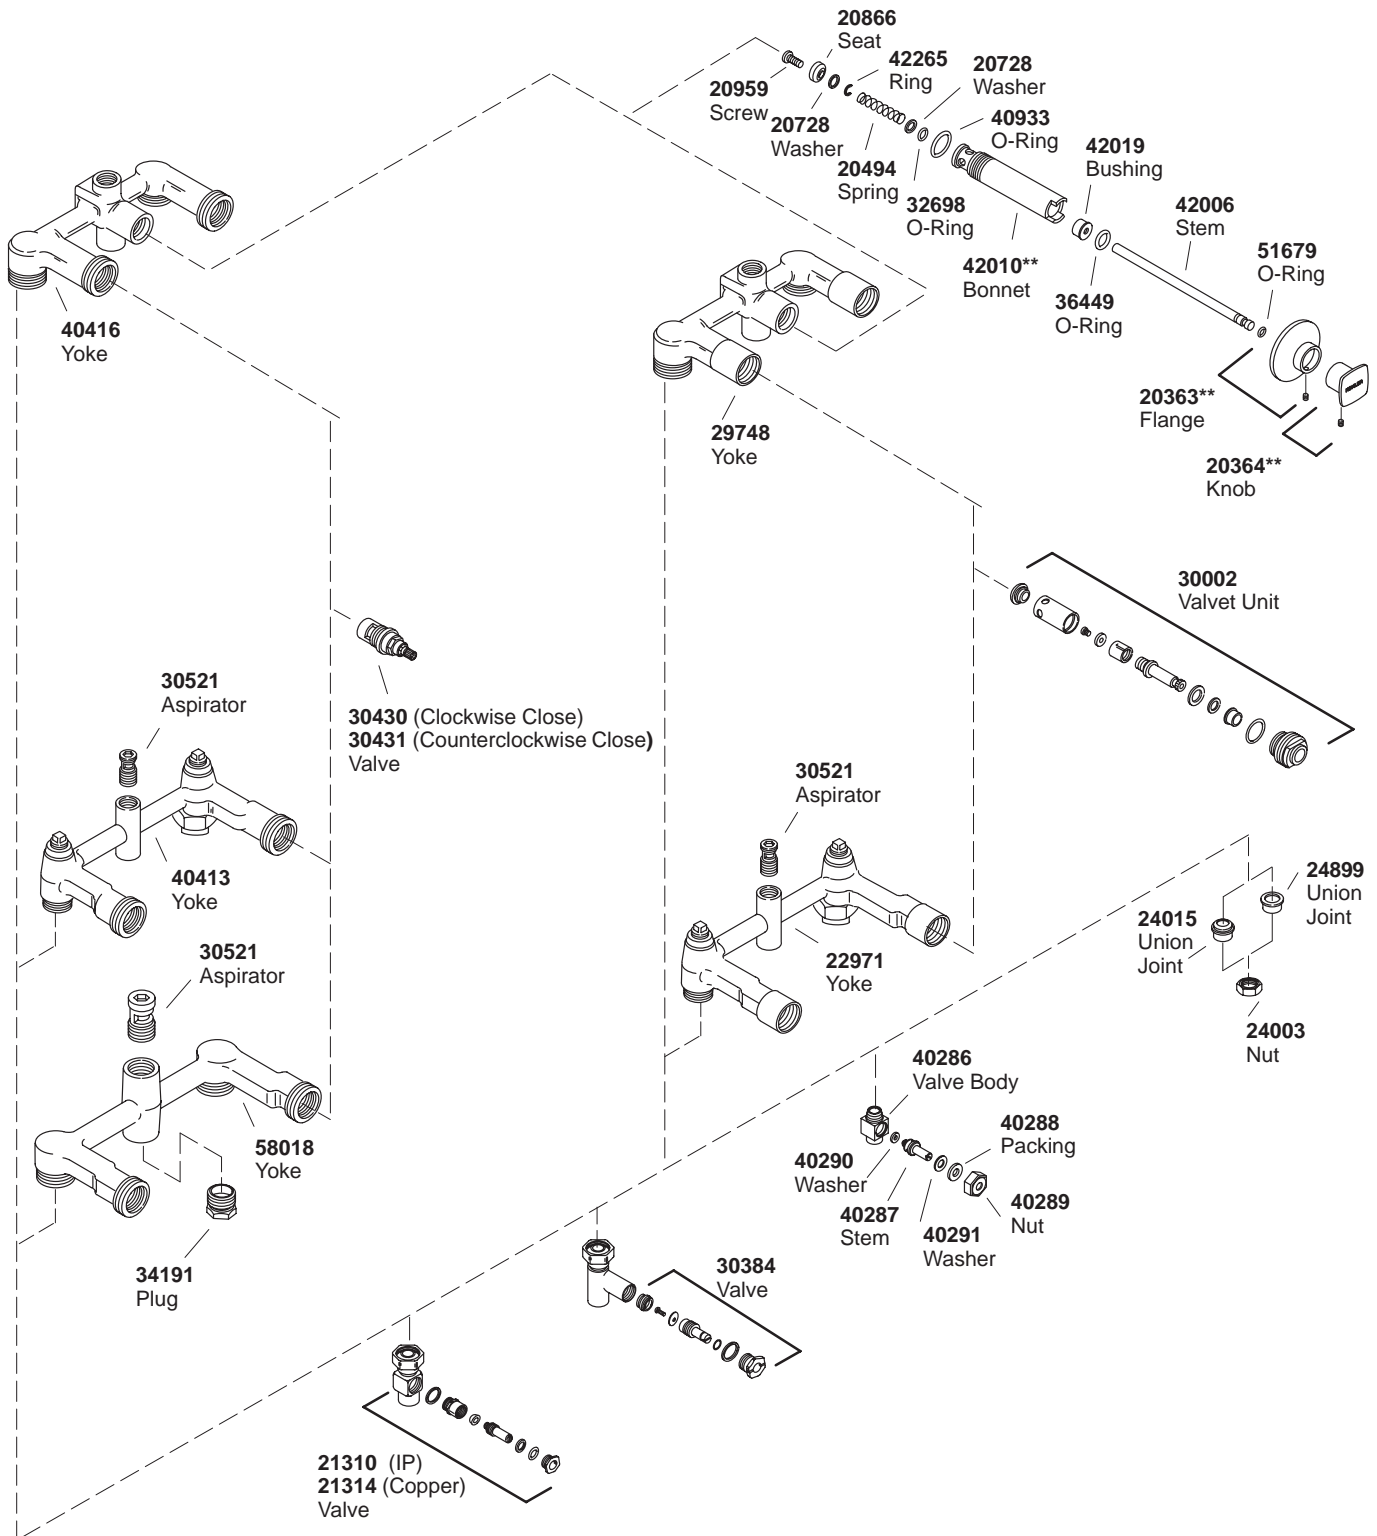

KOHLER® SERVICE PARTS

BRAVURA® WALL-MOUNT BATH FAUCETS

| K# | 3-Handle Valve | 2-Handle Valve | Showerhead | Crescent Spout | 9" Non-Diverter Spout | 9" Diverter Spout |
|------------------|----------------|----------------|------------|----------------|-----------------------|-------------------|
| 6845-7-**-AA | X | | | | | |
| 6845-CV-**-AA/BA | X | | | | | |
| 6842-7-**-AA | | X | | | | |
| 6842-CV-**-AA/BA | | X | | | | |
| 6844-**-AA/BA | | | X | | | |
| 6944-**-AA | | | | X | | |
| 6830-**-AA | | | | | X | |
| 6832-**-AA | | | | | | X |

**Finish/color code must be specified when ordering.

**Finish/color code must be specified when ordering.