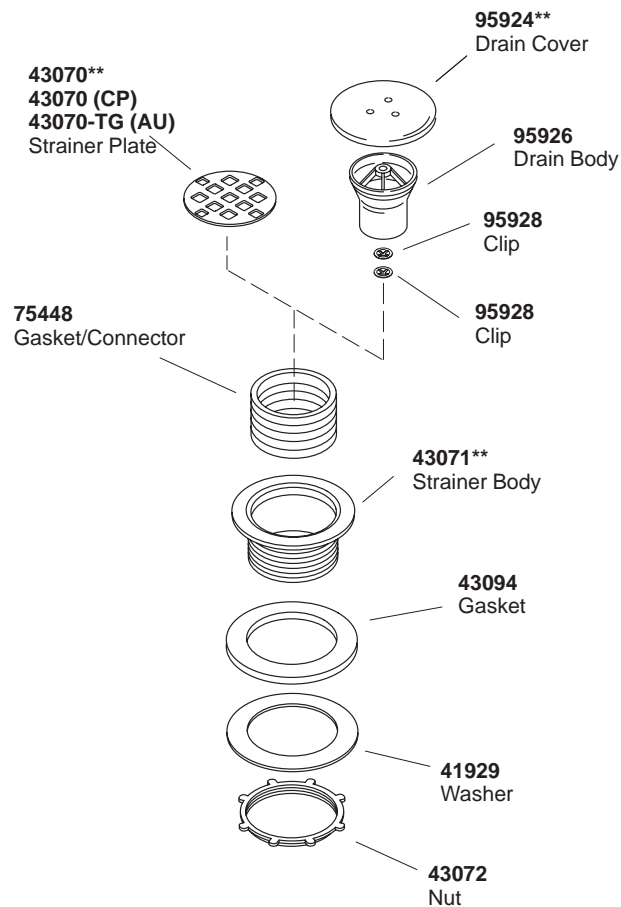

# KOHLER® SERVICE PARTS

## SHOWER DRAIN

| K#              | Strainer Plate | Covered Drain |
|-----------------|----------------|---------------|
| K-9132-**-AA/BA | X              |               |
| K-9134-**-AA    |                | X             |