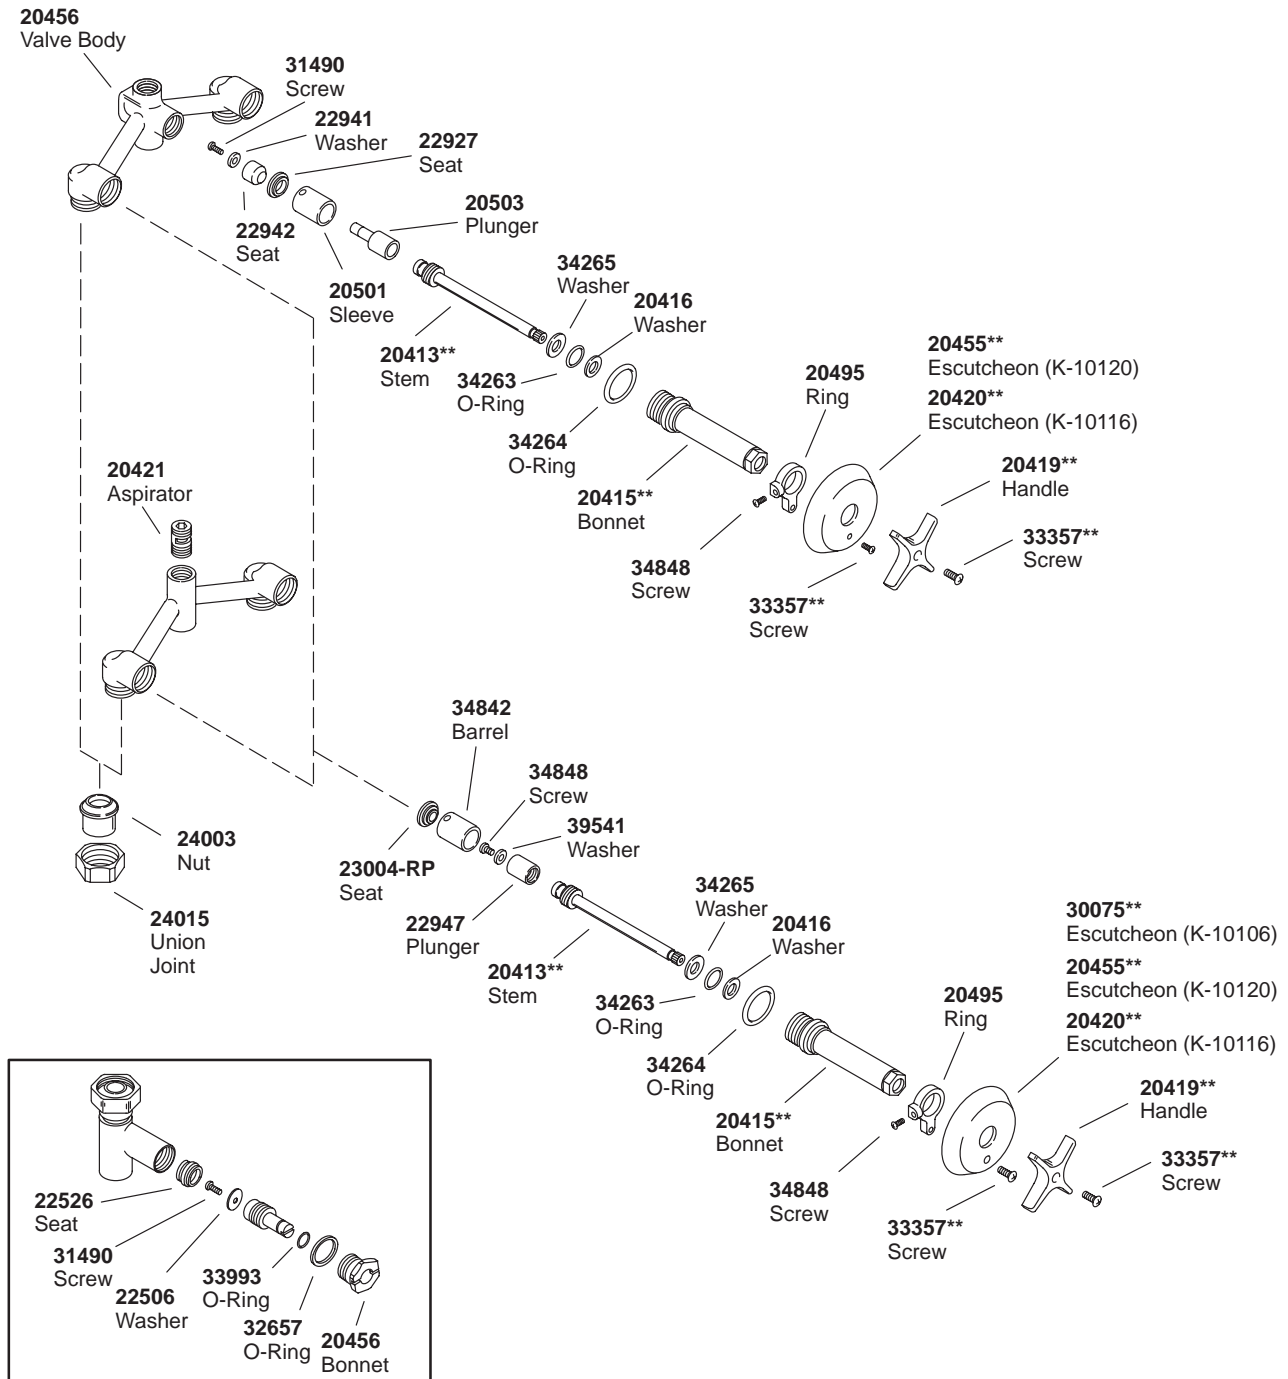

KOHLER[®] SERVICE PARTS

AQUARIC™ WALL-MOUNT BATH AND SHOWER FITTINGS

K#	Diverter Valve	Non-Diverter Valve
K-10106-**-AA		X
K-10116-**-AA	X	
K-10120-**-AA	X	

**Finish/color code must be specified when ordering.