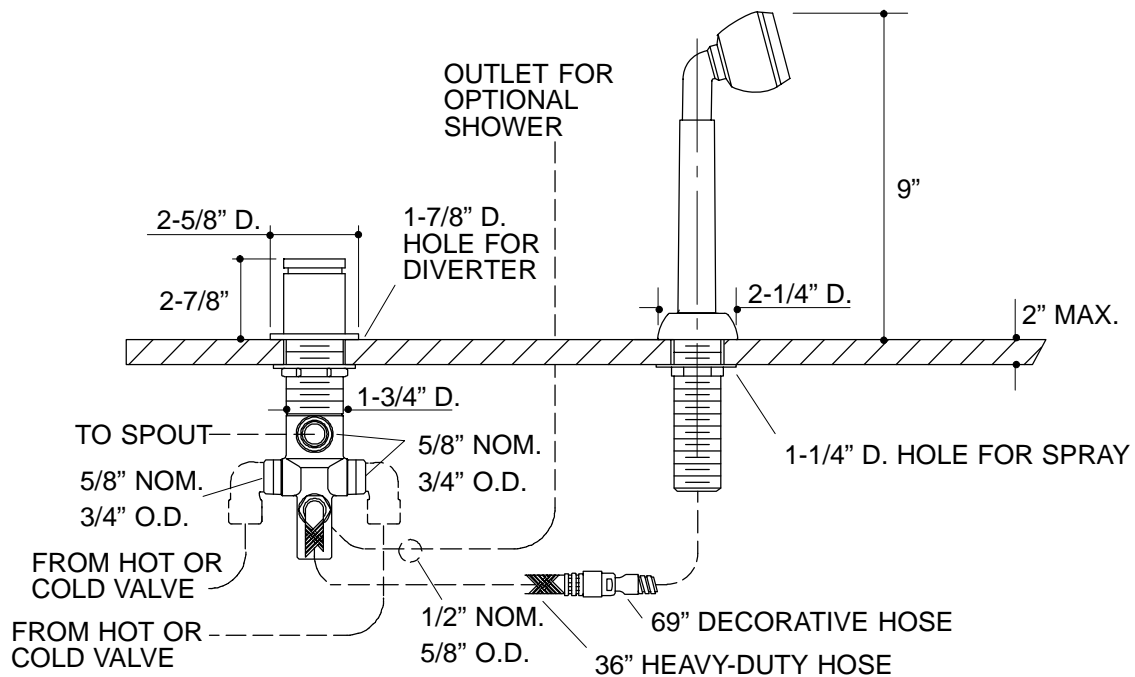

Ordering Information

Applicable valve/vacuum breaker with handshower kit:	
Persona™ handshower	K-6530
Diverter valve/vacuum breaker	K-9527
Persona™ handshower only	K-9677

316

K-6530, K-9527, K-9677 Diverter and Handshower
115401-1-BA (9619)