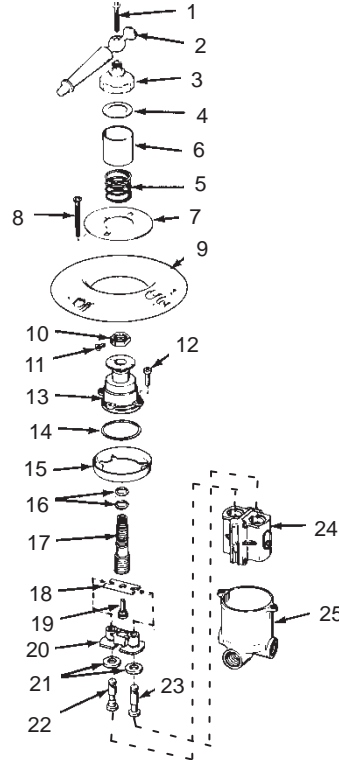

KOHLER® SERVICE PARTS

BATH AND SHOWER FITTINGS

K-129	ANTIQUE	RITE-TEMP™	PRESSURE BALANCE BATH AND SHOWER FAUCET WITH SIX-PRONG HANDLE
K-130	ANTIQUE	RITE-TEMP™	PRESSURE BALANCE BATH AND SHOWER FAUCET
K-131	ANTIQUE	RITE-TEMP™	PRESSURE BALANCE SHOWER FAUCET WITH SIX-PRONG HANDLE
K-132	ANTIQUE	RITE-TEMP™	PRESSURE BALANCE SHOWER FAUCET WITH SHOWERHEAD
K-133	ANTIQUE	RITE-TEMP™	MIXING VALVE WITH SIX-PRONG HANDLE
K-134	ANTIQUE	RITE-TEMP™	MIXING VALVE WITH LEVER HANDLE

ORDER BY KIT NUMBER OR PART NUMBER, NOT ITEM NUMBER OR KIT LETTER.

Ordering Options

Item	Part No. or Kit
1	A
2	106216§■
3	42283‡
4, 5	B
6	42285‡
7	42282‡
8	22154, A
9	42291‡
10, 11, 12	C, F, G
13	30573, F, G
14	D, F, G
15	F, G
16	D, E, F, G
17, 18, 19	E, F, G
20	42033, F, G
21, 22, 23	D, F, G
24	30086, G
25	G
26, 27, 28, 29, 30	106479§■
31, 32, 33, 34, 35,	106479§■
36, 37, 38	106479§■
39	52572‡
40	40493
41	50289‡
42	50283‡
43	K-7355‡■
44	K-7351‡■
45	38776‡■

POST-1985

PRE-1985

Kit Ordering Information

Kit	Kit Part No.	Kit Name	Kit Contents
A	30376‡	Screw Kit	2 ea., Item 8, 1 ea., Item 1
B	30205	Spring Kit	1 ea., Items 4 and 5
C	30202	Screw and Nut Kit	1 ea., Items 10 and 11, 2 ea., Item 12
D	30088	Valve Repair Kit	1 ea., Items 14, 16, 21, 22 and 23
E	42093	Spindle Kit	1 ea., Items 16 thru 19
F	42092	Valve Rebuilding Kit (Major)	1 ea., Items 10 thru 23
G	42029	Valve Assembly	1 ea., Items 10 thru 25