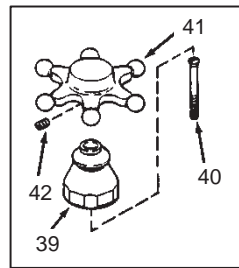

KOHLER® SERVICE PARTS

BATH AND SHOWER FITTINGS

K-129	ANTIQUE	RITE-TEMP™	PRESSURE BALANCE BATH AND SHOWER FAUCET WITH SIX-PRONG HANDLE
K-130	ANTIQUE	RITE-TEMP™	PRESSURE BALANCE BATH AND SHOWER FAUCET
K-131	ANTIQUE	RITE-TEMP™	PRESSURE BALANCE SHOWER FAUCET WITH SIX-PRONG HANDLE
K-132	ANTIQUE	RITE-TEMP™	PRESSURE BALANCE SHOWER FAUCET WITH SHOWERHEAD
K-133	ANTIQUE	RITE-TEMP™	MIXING VALVE WITH SIX-PRONG HANDLE
K-134	ANTIQUE	RITE-TEMP™	MIXING VALVE WITH LEVER HANDLE

ORDER BY KIT NUMBER OR PART NUMBER, NOT ITEM NUMBER OR KIT LETTER.

Ordering Options

Item	Part No. or Kit
1	A
2	106216§■
3	42283‡
4, 5	B
6	42285‡
7	42282‡
8	22154, A
9	42291‡
10, 11, 12	C, F, G
13	30573, F, G
14	D, F, G
15	F, G
16	D, E, F, G
17, 18, 19	E, F, G
20	42033, F, G
21, 22, 23	D, F, G
24	30086, G
25	G
26, 27, 28, 29, 30	106479§■
31, 32, 33, 34, 35,	106479§■
36, 37, 38	106479§■
39	52572‡
40	40493
41	50289‡
42	50283‡
43	K-7355‡■
44	K-7351‡■
45	38776‡■

POST-1985

PRE-1985

Kit Ordering Information

Kit	Kit Part No.	Kit Name	Kit Contents
A	30376‡	Screw Kit	2 ea., Item 8, 1 ea., Item 1
B	30205	Spring Kit	1 ea., Items 4 and 5
C	30202	Screw and Nut Kit	1 ea., Items 10 and 11, 2 ea., Item 12
D	30088	Valve Repair Kit	1 ea., Items 14, 16, 21, 22 and 23
E	42093	Spindle Kit	1 ea., Items 16 thru 19
F	42092	Valve Rebuilding Kit (Major)	1 ea., Items 10 thru 23
G	42029	Valve Assembly	1 ea., Items 10 thru 25