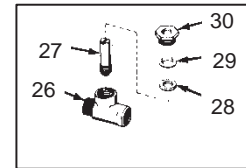

KOHLER® SERVICE PARTS

BATH AND SHOWER FITTINGS

K-129	ANTIQUE	RITE-TEMP™	PRESSURE BALANCE BATH AND SHOWER FAUCET WITH SIX-PRONG HANDLE
K-130	ANTIQUE	RITE-TEMP™	PRESSURE BALANCE BATH AND SHOWER FAUCET
K-131	ANTIQUE	RITE-TEMP™	PRESSURE BALANCE SHOWER FAUCET WITH SIX-PRONG HANDLE
K-132	ANTIQUE	RITE-TEMP™	PRESSURE BALANCE SHOWER FAUCET WITH SHOWERHEAD
K-133	ANTIQUE	RITE-TEMP™	MIXING VALVE WITH SIX-PRONG HANDLE
K-134	ANTIQUE	RITE-TEMP™	MIXING VALVE WITH LEVER HANDLE

ORDER BY KIT NUMBER OR PART NUMBER, NOT ITEM NUMBER OR KIT LETTER.

Ordering Options

Item	Part No. or Kit
1	A
2	106216§■
3	42283‡
4, 5	B
6	42285‡
7	42282‡
8	22154, A
9	42291‡
10, 11, 12	C, F, G
13	30573, F, G
14	D, F, G
15	F, G
16	D, E, F, G
17, 18, 19	E, F, G
20	42033, F, G
21, 22, 23	D, F, G
24	30086, G
25	G
26, 27, 28, 29, 30	106479§■
31, 32, 33, 34, 35,	106479§■
36, 37, 38	106479§■
39	52572‡
40	40493
41	50289‡
42	50283‡
43	K-7355‡■
44	K-7351‡■
45	38776‡■

POST-1985

PRE-1985

Kit Ordering Information

Kit	Kit Part No.	Kit Name	Kit Contents
A	30376‡	Screw Kit	2 ea., Item 8, 1 ea., Item 1
B	30205	Spring Kit	1 ea., Items 4 and 5
C	30202	Screw and Nut Kit	1 ea., Items 10 and 11, 2 ea., Item 12
D	30088	Valve Repair Kit	1 ea., Items 14, 16, 21, 22 and 23
E	42093	Spindle Kit	1 ea., Items 16 thru 19
F	42092	Valve Rebuilding Kit (Major)	1 ea., Items 10 thru 23
G	42029	Valve Assembly	1 ea., Items 10 thru 25