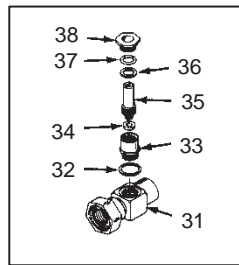

KOHLER® SERVICE PARTS

BATH AND SHOWER FITTINGS

K-129	ANTIQUE	RITE-TEMP™	PRESSURE BALANCE BATH AND SHOWER FAUCET WITH SIX-PRONG HANDLE
K-130	ANTIQUE	RITE-TEMP™	PRESSURE BALANCE BATH AND SHOWER FAUCET
K-131	ANTIQUE	RITE-TEMP™	PRESSURE BALANCE SHOWER FAUCET WITH SIX-PRONG HANDLE
K-132	ANTIQUE	RITE-TEMP™	PRESSURE BALANCE SHOWER FAUCET WITH SHOWERHEAD
K-133	ANTIQUE	RITE-TEMP™	MIXING VALVE WITH SIX-PRONG HANDLE
K-134	ANTIQUE	RITE-TEMP™	MIXING VALVE WITH LEVER HANDLE

ORDER BY KIT NUMBER OR PART NUMBER, NOT ITEM NUMBER OR KIT LETTER.

Ordering Options

Item	Part No. or Kit
1	A
2	106216§■
3	42283‡
4, 5	B
6	42285‡
7	42282‡
8	22154, A
9	42291‡
10, 11, 12	C, F, G
13	30573, F, G
14	D, F, G
15	F, G
16	D, E, F, G
17, 18, 19	E, F, G
20	42033, F, G
21, 22, 23	D, F, G
24	30086, G
25	G
26, 27, 28, 29, 30	106479§■
31, 32, 33, 34, 35,	106479§■
36, 37, 38	106479§■
39	52572‡
40	40493
41	50289‡
42	50283‡
43	K-7355‡■
44	K-7351‡■
45	38776‡■

POST-1985

PRE-1985

Kit Ordering Information

Kit	Kit Part No.	Kit Name	Kit Contents
A	30376‡	Screw Kit	2 ea., Item 8, 1 ea., Item 1
B	30205	Spring Kit	1 ea., Items 4 and 5
C	30202	Screw and Nut Kit	1 ea., Items 10 and 11, 2 ea., Item 12
D	30088	Valve Repair Kit	1 ea., Items 14, 16, 21, 22 and 23
E	42093	Spindle Kit	1 ea., Items 16 thru 19
F	42092	Valve Rebuilding Kit (Major)	1 ea., Items 10 thru 23
G	42029	Valve Assembly	1 ea., Items 10 thru 25