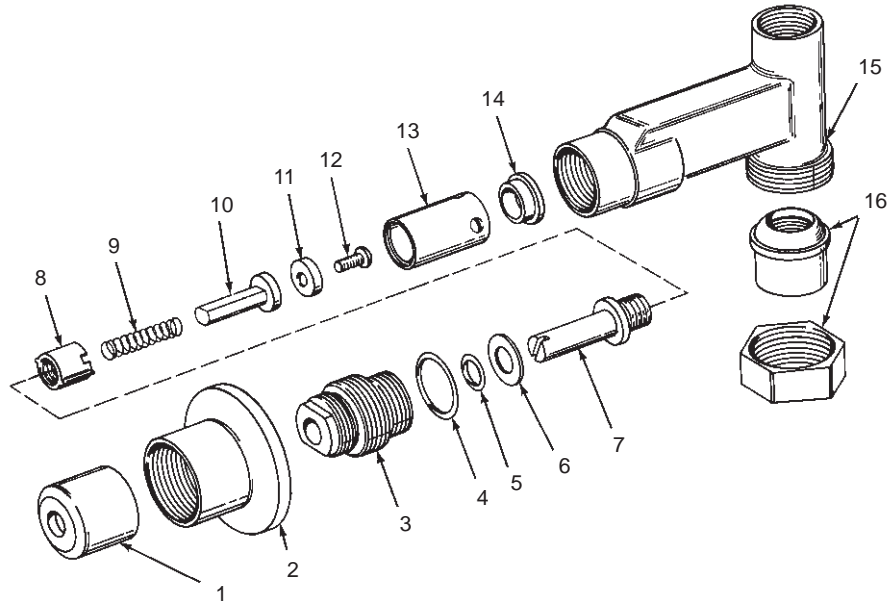

K-7050 CHECK VALVE

ORDER BY KIT NUMBER OR PART NUMBER, NOT ITEM NUMBER OR KIT LETTER.

Ordering Options

Item	Part No. or Kit
1	22951‡
2	A
3	22965
4	34264
5	34263
6	34265
7	22959
8	22958
9, 10, 11, 12, 13, 14	B
15	*
16	C or D

Kit Ordering Information

Kit	Kit Part No.	Kit Name
A	30071‡	Escutcheon
B	30293	Valve Rebuilding
C	30204‡	Union S.A. (1/2" I.P.)
D	30203‡	Union S.A. (5/8" O.D. Copper)

Kit Contents

1 ea., Item 2
 1 ea., Items 9 thru 14
 1 ea., Item 16
 1 ea., Item 16