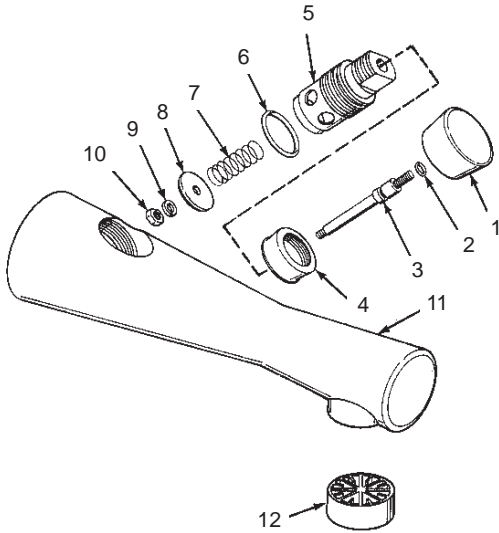

KOHLER[®] SERVICE PARTS

BATH AND SHOWER FITTINGS

K-6832 BRAVURA WALL-MOUNTED DIVERTER SPOUT
K-6830 BRAVURA WALL-MOUNTED SPOUT LESS DIVERTER

29724 ALTERNA DIVERTER BATH SPOUT
29727 ALTERNA BATH SPOUT LESS DIVERTER

ORDER BY KIT NUMBER OR PART NUMBER, NOT ITEM NUMBER OR KIT LETTER.

ORDERING OPTIONS

Item	Part No. or Kit
1	48675‡
2	A, C
3	48666,C
4	48676‡
5	C
6, 7, 8, 9, 10	A
11	*
12	38808
13	29729‡
14, 15, 16	B
17, 18	B, D
19	D

Kit Ordering Information

Kit	Kit Part No.	Kit Name
A	30146	Valve Service Kit
B	30147	Valve Service Kit
C	29930	Divertor Assembly
D	30433	Plug Assembly

Kit Contents

1 ea., Items 2 and 6 thru 10
 1 ea., Items 14 thru 18
 1 ea., Items 2, 3 and 5 thru 10
 1 ea., Items 17, 18 and 19