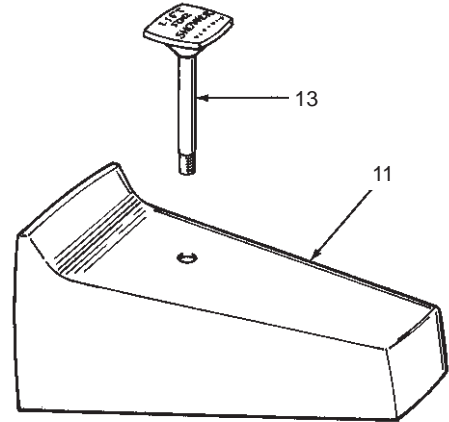

KOHLER[®] SERVICE PARTS

BATH AND SHOWER FITTINGS

K-6832 BRAVURA WALL-MOUNTED DIVERTER SPOUT
K-6830 BRAVURA WALL-MOUNTED SPOUT LESS DIVERTER

29724 ALTERNA DIVERTER BATH SPOUT
29727 ALTERNA BATH SPOUT LESS DIVERTER

ORDER BY KIT NUMBER OR PART NUMBER, NOT ITEM NUMBER OR KIT LETTER.

ORDERING OPTIONS

Item	Part No. or Kit
1	48675‡
2	A, C
3	48666,C
4	48676‡
5	C
6, 7, 8, 9, 10	A
11	*
12	38808
13	29729‡
14, 15, 16	B
17, 18	B, D
19	D