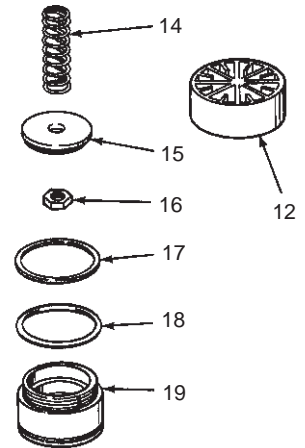

KOHLER[®] SERVICE PARTS

BATH AND SHOWER FITTINGS

K-6832 BRAVURA WALL-MOUNTED DIVERTER SPOUT
K-6830 BRAVURA WALL-MOUNTED SPOUT LESS DIVERTER

29724 ALTERNA DIVERTER BATH SPOUT
29727 ALTERNA BATH SPOUT LESS DIVERTER

ORDER BY KIT NUMBER OR PART NUMBER, NOT ITEM NUMBER OR KIT LETTER.

ORDERING OPTIONS

Item	Part No. or Kit
1	48675‡
2	A, C
3	48666,C
4	48676‡
5	C
6, 7, 8, 9, 10	A
11	*
12	38808
13	29729‡
14, 15, 16	B
17, 18	B, D
19	D

Kit Ordering Information

Kit	Kit Part No.	Kit Name
A	30146	Valve Service Kit
B	30147	Valve Service Kit
C	29930	Divertor Assembly
D	30433	Plug Assembly

Kit Contents

1 ea., Items 2 and 6 thru 10
 1 ea., Items 14 thru 18
 1 ea., Items 2, 3 and 5 thru 10
 1 ea., Items 17, 18 and 19