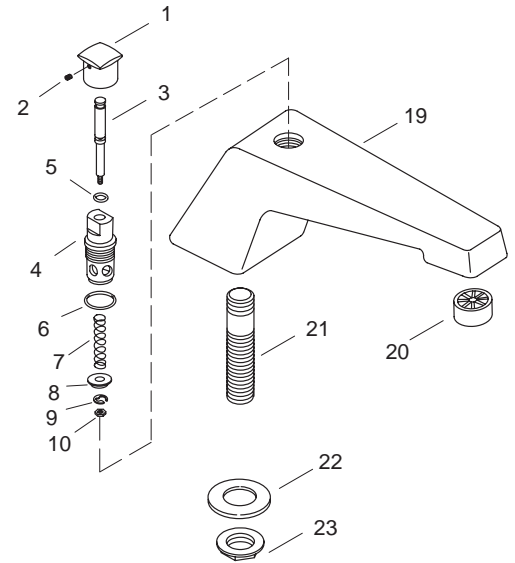

## BATH AND SHOWER FITTINGS

**K-6940** ALTERNA DECK-MOUNT SPOUT LESS DIVERTER  
**K-6942** ALTERNA DECK-MOUNT DIVERTER SPOUT  
 (SLIP FIT CONNECTION)

**K-6940** ALTERNA DECK-MOUNT SPOUT LESS DIVERTER  
**K-6942** ALTERNA DECK-MOUNT DIVERTER SPOUT  
 (I.P. CONNECTION)

### Ordering Options

Item	Part No. or Kit
1	G
2	B, G
3, 4	H
5 thru 10	A, H
11	E
12	B, E
13	B
14, 15	B, F
16, 17, 18	C
19	*
20	38808
21, 22, 23	D

### Kit Ordering Information

Kit	Kit Part No.	Kit Name
A	30146	Valve Service Kit
B	30184	Screw (w/O-Rings)
C	30185	Mounting Hardware
D	30183	Mounting Hardware
E	21331 ‡	Plug Button (w/O-Ring)
F	48504	Shank (w/O-Ring)
G	20364 ‡	Knob
H	21475	Divertor Assembly