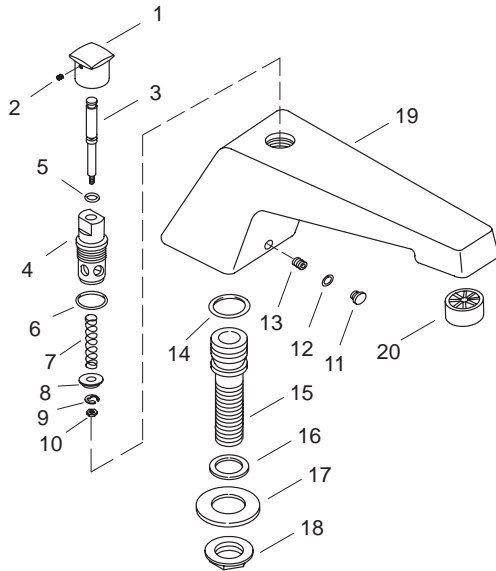

## BATH AND SHOWER FITTINGS

**K-6940** ALTERNA DECK-MOUNT SPOUT LESS DIVERTER  
**K-6942** ALTERNA DECK-MOUNT DIVERTER SPOUT  
 (SLIP FIT CONNECTION)

**K-6940** ALTERNA DECK-MOUNT SPOUT LESS DIVERTER  
**K-6942** ALTERNA DECK-MOUNT DIVERTER SPOUT  
 (I.P. CONNECTION)

### Ordering Options

Item	Part No. or Kit
1	G
2	B, G
3, 4	H
5 thru 10	A, H
11	E
12	B, E
13	B
14, 15	B, F
16, 17, 18	C
19	*
20	38808
21, 22, 23	D

### Kit Ordering Information

Kit	Kit Part No.	Kit Name
A	30146	Valve Service Kit
B	30184	Screw (w/O-Rings)
C	30185	Mounting Hardware
D	30183	Mounting Hardware
E	21331 ‡	Plug Button (w/O-Ring)
F	48504	Shank (w/O-Ring)
G	20364 ‡	Knob
H	21475	Divertor Assembly