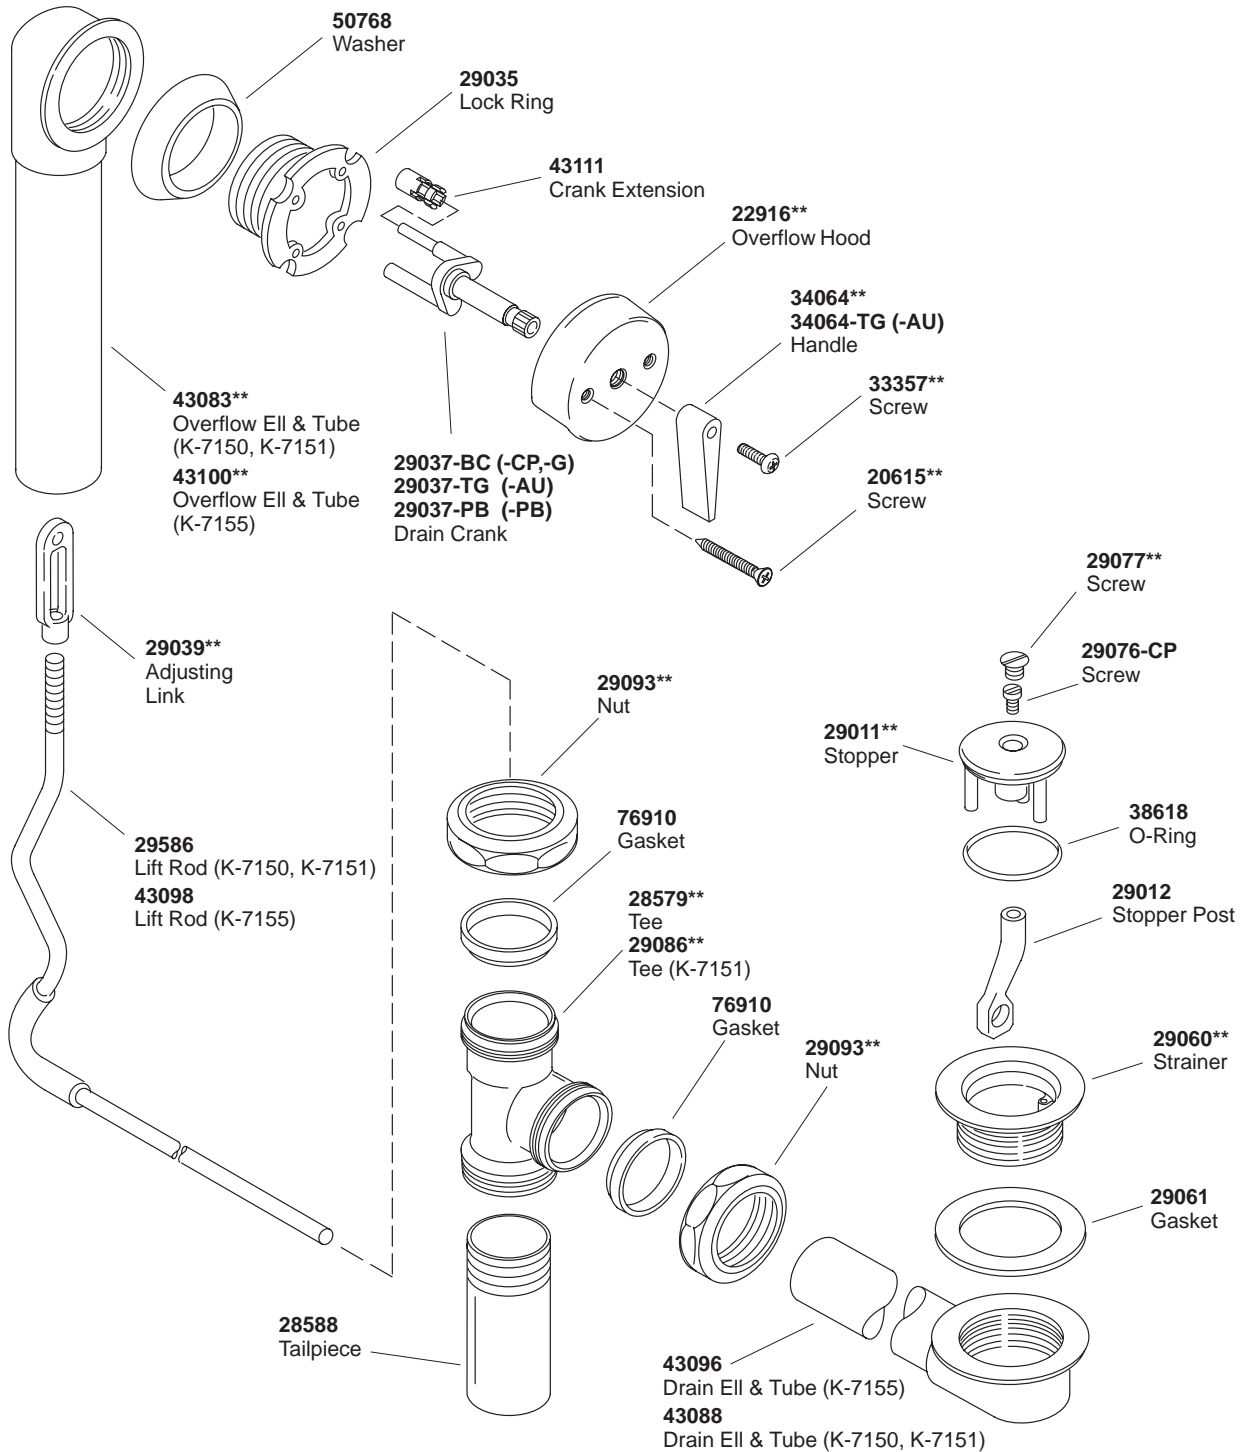

KOHLER[®] SERVICE PARTS

CLEARPASS™
BATH DRAINS

K#	2" x 16" Tailpiece	2" x 20" Tailpiece
K-7150-**-AA	X	
K-7151-**-AA	X	
K-7155-**-AA/AB		X

**Finish/color code must be specified when ordering.