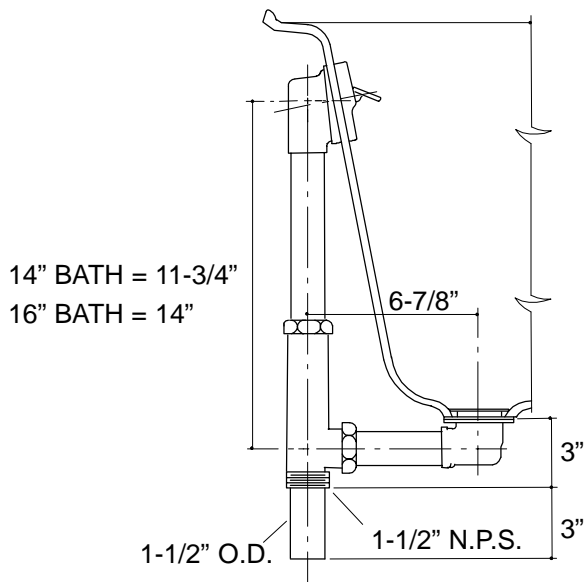

SWIFTFLO

K-11660