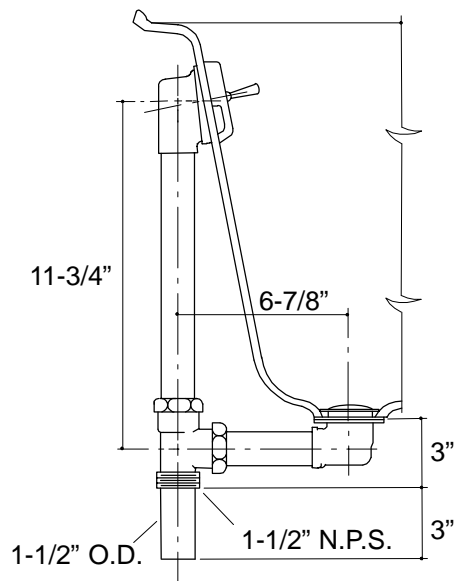

**POP-UP BATH DRAIN  
K-11687**

**FEATURES**

- 17 gauge brass construction
- For 14" deep bath installations
- For above- or through-the-floor installations
- 1-1/2" connection
- Pop-up stopper
- Brass tailpiece

**CODES/STANDARDS APPLICABLE**

Specified model meets or exceeds the following:

- ASME/ANSI A112.18.1M
- CSA B125
- IAPMO/UPC

**COLORS/FINISHES**

- CP Polished Chrome

**SPECIFIED MODEL:**

Model	Description	
K-11687	Pop-Up Bath Drain	<input type="checkbox"/> CP

**PRODUCT SPECIFICATION:**

Bath drain shall be of brass construction and is intended for above- or through-the-floor installations. Product shall include a pop-up stopper, 1-1/2" connection, and brass tailpiece. Product is intended for 14" deep bath installations. Drain shall be Kohler Model K-11687-CP.

**PRODUCT DIAGRAM**