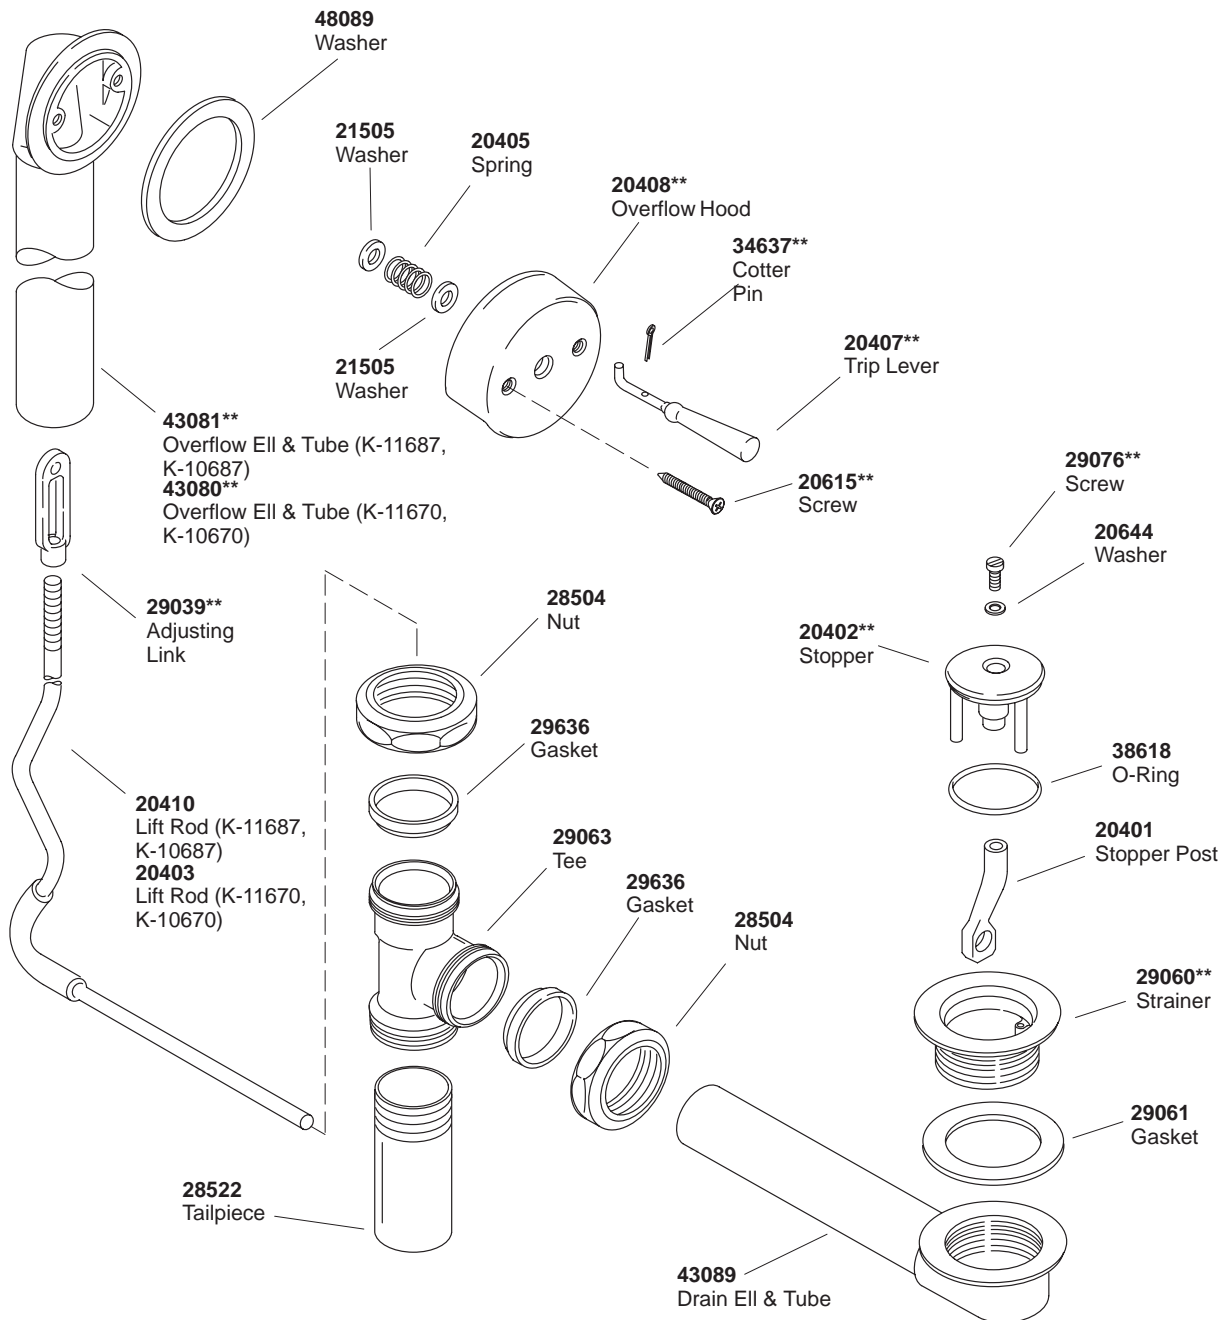

KOHLER® SERVICE PARTS

POP-UP BATH DRAINS

K#	14" Tub	16" Tub
K-11670-**-AA		X
K-11687-**-AA	X	
K-10670-**-AA		X
K-10687-**-AA	X	

**Finish/color code must be specified when ordering.