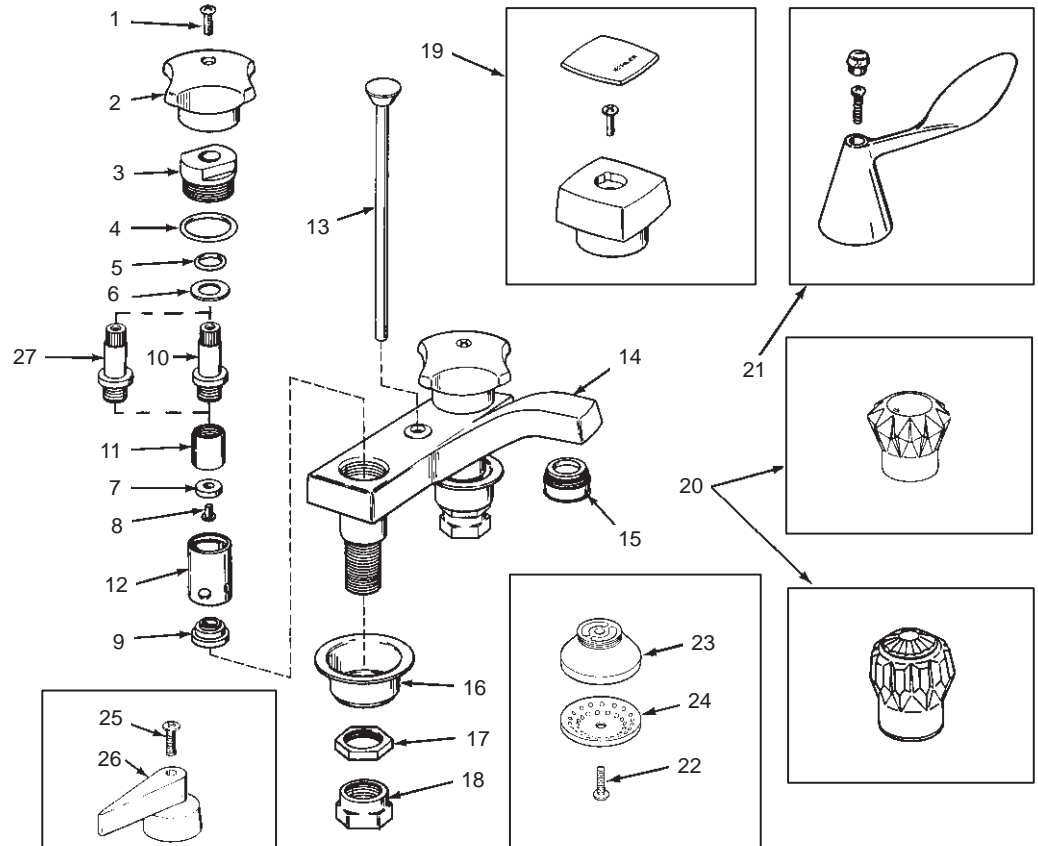

**K-7401-TL**  
**K-7403-TL**  
**K-7404-TL**  
**K-7408-TL**

TRITON II  
TRITON II  
TRITON II  
TRITON II

LAVATORY FITTING  
LAVATORY FITTING  
LAVATORY FITTING  
LAVATORY FITTING

ORDER BY KIT NUMBER OR PART NUMBER, NOT ITEM NUMBER OR KIT LETTER.

### Ordering Options

Item	Part No. or Kit
1	B
2	C
3	34260
4, 5, 6, 7, 8, 9	A, E, F, G, H
10, 11, 12	A, E or F
13	I or J
14	*
15	30072‡
16, 17, 18	K
19	L
20	M
21	N
22, 23	O
24	35230‡, O
25	P
26	D
27	A, G or H

### Kit Ordering Information

Kit	Kit Part No.	Kit Name	Kit Contents
A	30294	Valve Rebuilding	2 ea., Items 4 thru 9
B	30097 ‡	Screw	2 ea., Item 1
C	30024 ‡	Triton II Handle	1 ea. Hot, 1 ea. Cold; Item 2
D	38615 ‡	Lever Handle	1 ea. Hot, 1 ea. Cold; Item 26
E	30004	Valve Replacement (Closes Counterclockwise)	1 ea., Items 4 thru 12
F	30002	Valve Replacement (Closes Clockwise, Symmetrical)	1 ea., Items 4 thru 12
G	30135	Valve Replacement (Closes Clockwise for Finesse)	1 ea., Items 4 thru 12
H	30134	Valve Replacement (Closes Counterclockwise for Finesse)	1 ea., Items 4 thru 12
I	51196 ‡	Lift Rod (Round Knob)	1 ea., Item 13
J	29701 ‡	Lift Rod (Square Knob)	1 ea., Item 13
K	30227	Spacer Nut	1 ea., Items 16, 17, and 18
L	106478 § ■	Alterna Handle Options (Small)	See INDEX.
M	106299 § ■	Flair, Flair II Handle Options (Small)	See INDEX.
N	106730 § ■	Wrist Control Handle Option (Small)	See INDEX.
O	34394 ‡	Rose Spray	1 ea., Items 22, 23, and 24
P	30105 ‡	Screw Kit	2 ea., Item 25