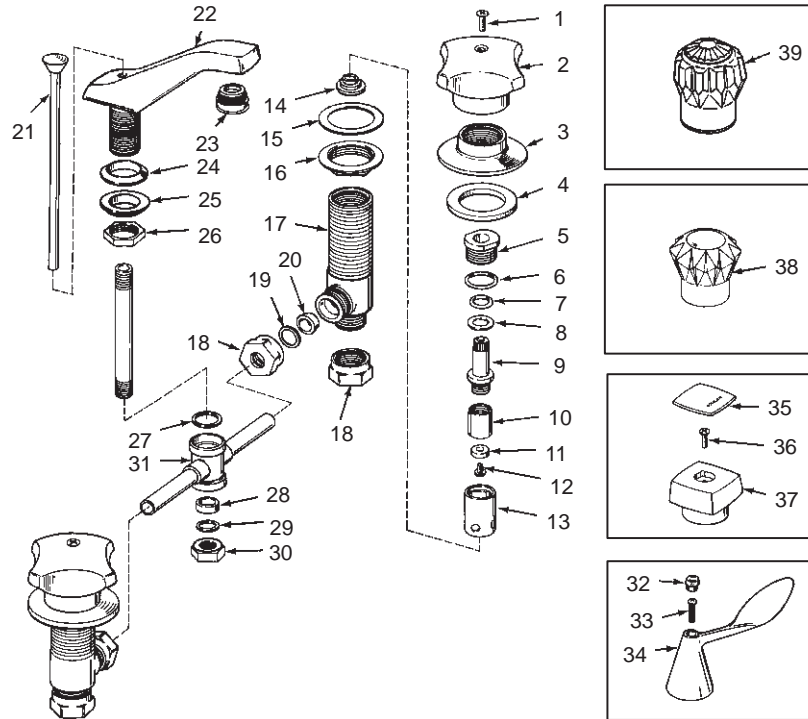

KOHLER® SERVICE PARTS

LAVATORY FITTINGS

K-6952 ALTERNA
K-7436-FL§ FLAIR
K-7436-DB FLAIR II
K-7436-T TRITON II
K-13339 FINESSE

BANCROFT LAVATORY FITTING
 BANCROFT LAVATORY FITTING
 BANCROFT LAVATORY FITTING
 BANCROFT LAVATORY FITTING
 BANCROFT LAVATORY FITTING

ORDER BY KIT NUMBER OR PART NUMBER, NOT ITEM NUMBER OR KIT LETTER.

Ordering Options

Item	Part No. or Kit
1	B
2	C
3	D
4	35715
5	20475
6, 7, 8, 9, 10, 11	A, E or F or G
12, 13, 14	E or F or G
15, 16	H
17	I or J
18	K
19, 20	L
21	M or N
22	O or P
23	41007‡
24, 25, 26, 27, 28, 29, 30	L
31	35821*
32	Q
33	R
34	S
35	T
36	U
37	29718‡
38, 39	V

Kit Ordering Information

Kit	Kit Part No.	Kit Name	Kit Contents
A	30294	Valve Rebuilding	2 ea., Items 6 thru 11
B	30097‡	Screw	2 ea., Item 1
C	30021‡	Triton II Handle	1 ea. Hot, 1 ea. Cold; Item 2
D	30078‡	Escutcheon	2 ea., Item 3
E	30002	Valve Replacement (Closes Clockwise, Symmetric)	1 ea., Items 6 thru 14
F	30135	Valve Replacement (Closes Clockwise, Finesse)	1 ea., Items 6 thru 14
G	30134	Valve Replacement (Closes Counterclockwise, Finesse)	1 ea., Items 6 thru 14
H	30231	Attachment S.A.	2 ea., Items 15 and 16
I	34303	Body (4-7/32" Length)	1 ea., Item 17
J	20480	Body (5" Length)	1 ea., Item 17
K	30230	Coupling Nut	2 ea., Item 18
L	30229	Gasket	2 ea., Items 19 and 20; 1 ea., Items 24 thru 30
M	51196‡	Lift Rod (Triton II, Flair, Flair II, Finesse)	1 ea., Item 21
N	29701‡	Lift Rod (Alterna)	1 ea., Item 21
O	29709‡	Spout (4")	1 ea., Item 22
P	29710‡	Spout (5")	1 ea., Item 22
Q	30335‡	Finesse Plug Button	1 ea. Hot, 1 ea. Cold; Item 32
R	30336	Screw	2 ea., Item 33
S	30333‡	Finesse Handle	2 ea., Item 34
T	29747	Index Cap	4 pr. of 4 finishes; Item 35
U	30105‡	Screw	2 ea., Item 36
V	106299§■	Flair, Flair II Handle Options	See INDEX.

LEGEND:

‡ Specify Finish.

§ Reference Number Only.

■ Parts further exploded in catalog; see INDEX.