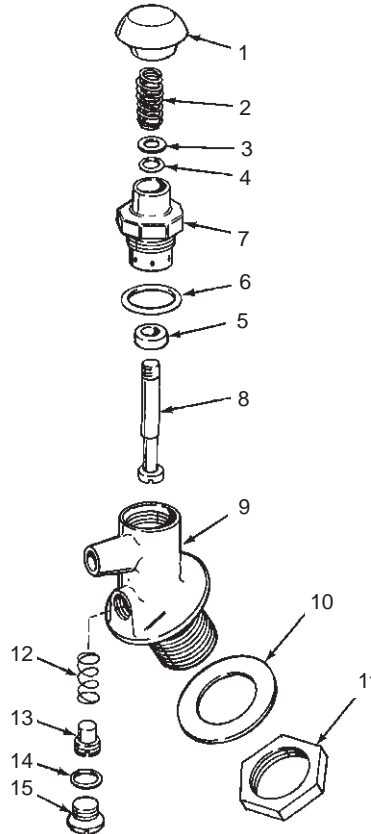

K-7532

RAND

ICE WATER FITTING

ORDER BY KIT NUMBER OR PART NUMBER, NOT ITEM NUMBER OR KIT LETTER.

Ordering Options

Item	Part No. or Kit
1	32652‡
2, 3, 4, 5, 6	A
7	32722‡
8	32723
9	*
10	34182
11	34997
12, 13, 14, 15	B

Kit Ordering Information

Kit	Kit Part No.	Kit Name
A	30296	Valve Rebuilding
B	30297	Flow Rebuilding

Kit Contents

1 ea., Items 2 thru 6
1 ea., Items 12 thru 15

KITS MAY INCLUDE EXTRA PARTS

NOTES:

* Not available as a service part.