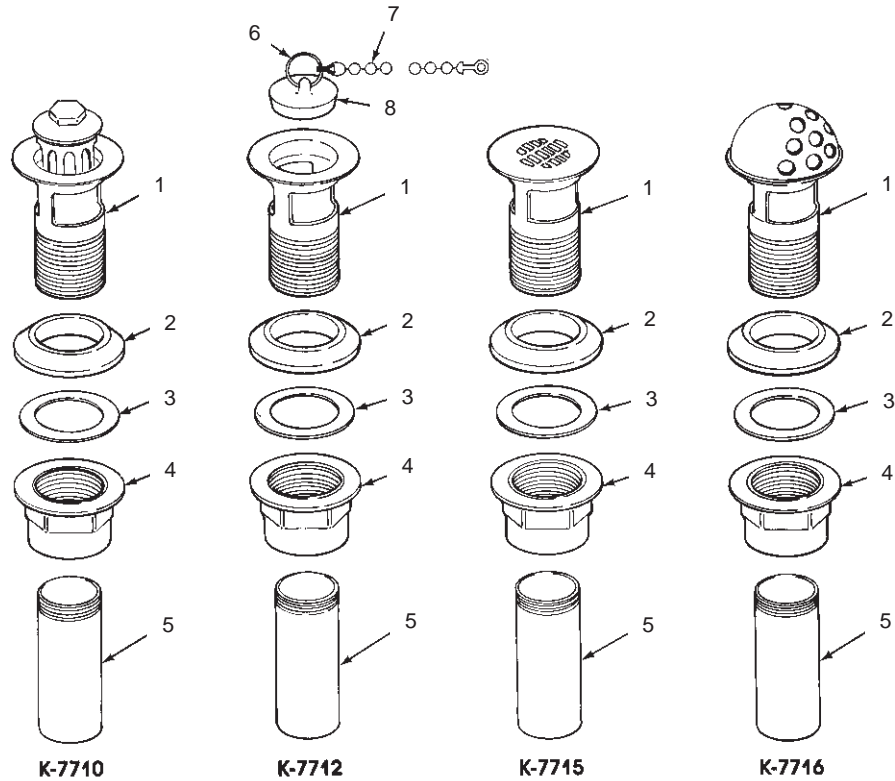

K-7710  
K-7712  
K-7715  
K-7716§

METAL STOPPER LAVATORY DRAIN  
CHAIN AND STOPPER LAVATORY DRAIN  
OPEN STRAINER LAVATORY DRAIN  
BEEHIVE STRAINER LAVATORY DRAIN  
1-1/4"

ORDER BY KIT NUMBER OR PART NUMBER, NOT ITEM NUMBER OR KIT LETTER.

### Ordering Options

Item	Part No. or Kit
1	*
2, 3	A
4	33881‡
5	30616‡
6, 7, 8	B

### Kit Ordering Information

Kit	Kit Part No.	Kit Name
A	30247	Gasket Service Kit
B	30389	Chain and Stopper

Kit Contents
1 ea., Items 2 and 3
1 ea., Items 6, 7, and 8