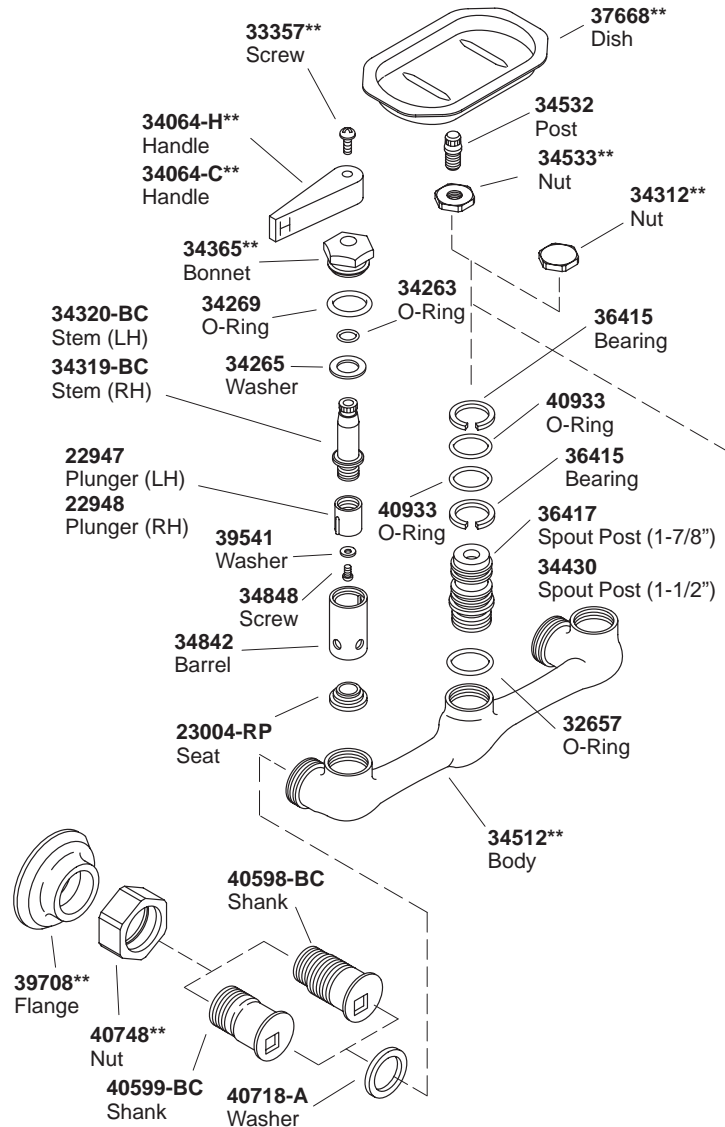

KOHLER® SERVICE PARTS

CLEARWATER SINK FAUCETS

K#	5" Spout	8" Spout	12" Spout	With Soap Dish	Outside Threaded Couplings
K-7853-**-AA		X			
K-7853-E-**-AA		X			X
K-7854-**-AA	X			X	
K-7854-E-**-AA	X			X	X
K-7855-**-AA		X		X	
K-7855-E-**-AA		X		X	X
K-7856-**-AA			X	X	
K-7856-E-**-AA			X	X	X
K-7857-**-AA			X		

**Finish/color code must be specified when ordering.