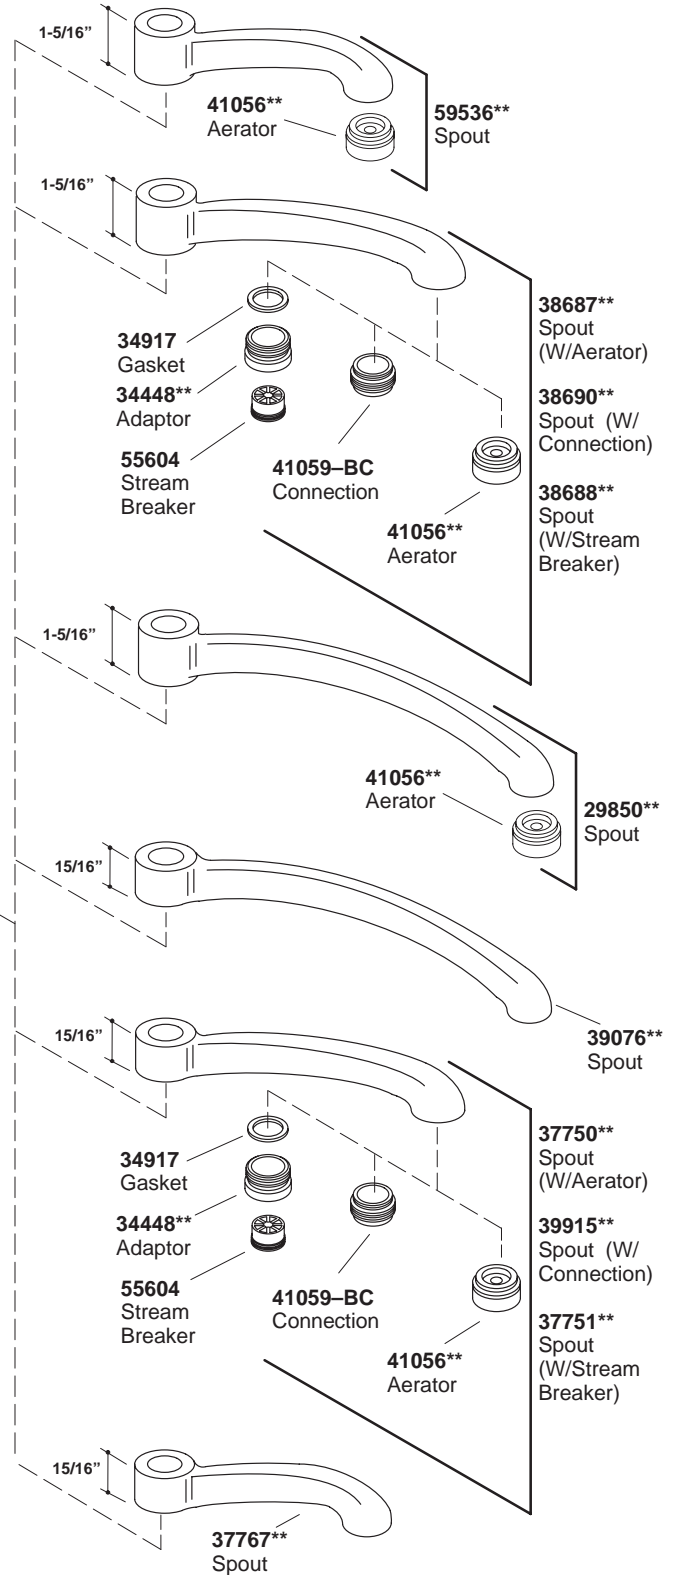

KOHLER® SERVICE PARTS

CLEARWATER SINK FAUCETS

K#	5" Spout	8" Spout	12" Spout	With Soap Dish	Outside Threaded Couplings
K-7853-**-AA		X			
K-7853-E-**-AA		X			X
K-7854-**-AA	X			X	
K-7854-E-**-AA	X			X	X
K-7855-**-AA		X		X	
K-7855-E-**-AA		X		X	X
K-7856-**-AA			X	X	
K-7856-E-**-AA			X	X	X
K-7857-**-AA			X		

**Finish/color code must be specified when ordering.