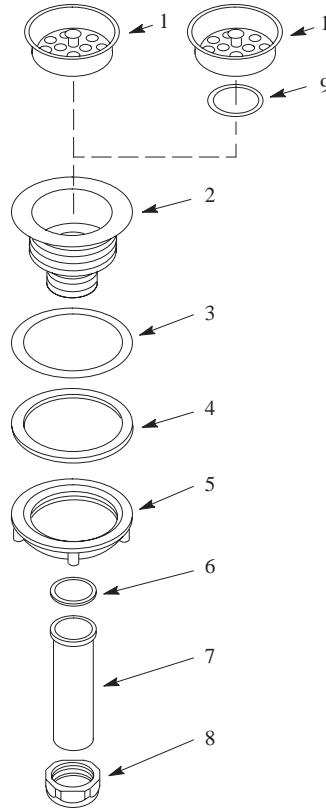

KOHLER[®] SERVICE PARTS

SINK FITTINGS

K-8801 DUOSTRAINER
K-8803 BASKET
K-8804 DUOSTRAINER BODY

ORDER BY KIT NUMBER OR PART NUMBER, NOT ITEM NUMBER OR KIT LETTER.

Ordering Options

Item	Part No. or Kit
1	A or B
2	41855 ‡
3	41930
4	41929
5	41851
6	41550
7	41714
8	28504 ‡
9	48694

Kit Ordering Information

Kit	Kit Part No.	Kit Name	Kit Contents
A	30122 ‡	Strainer Cup Assembly	1 ea., item 1
B	41398 ‡	Strainer Cup Assembly w/O-Ring	1 ea., items 1 and 9

KITS MAY INCLUDE EXTRA PARTS

NOTES
 * Not available as a service part.