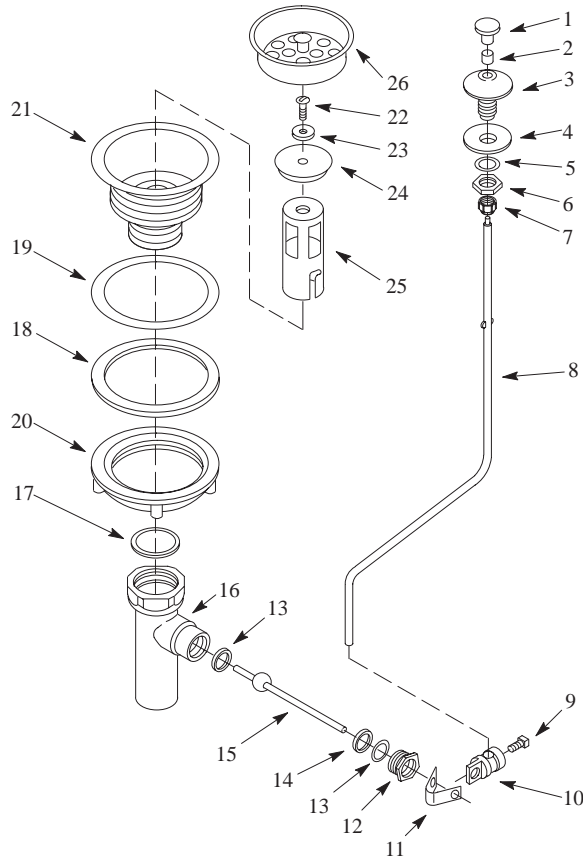

## SINK FITTINGS

**K-8802-RL** STRAINER WITH POP-UP DRAIN  
**K-8802** STRAINER WITH POP-UP DRAIN

ORDER BY KIT NUMBER OR PART NUMBER, NOT ITEM NUMBER OR KIT LETTER.

### Ordering Options

Item	Part No. or Kit
1	41967 ‡
2	41968
3	34341 ‡
4	41974
5	40620
6	32935
7	52690
8	52696
9	30235
10	41969
11	20436
12	38743 ‡
13	38745
14	38744
15	20837
16	41950
17	41550
18	41929
19	41930
20	41851
21	41947
22,23	41958 ‡
24	41925
25	41959 ‡
26	41948 ‡