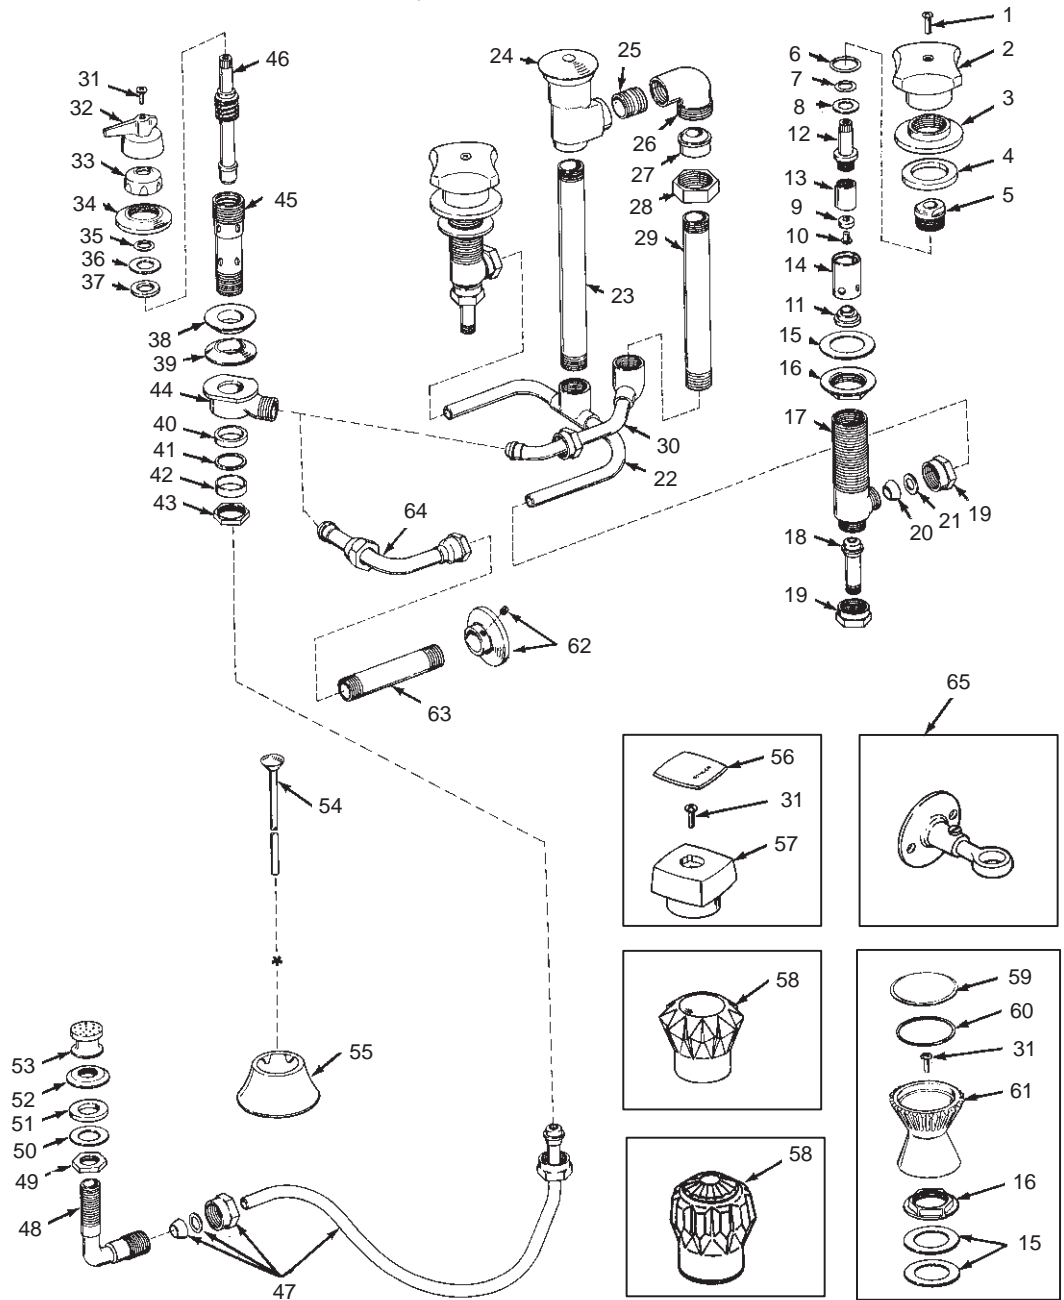

KOHLER® SERVICE PARTS

TOILET AND BIDET FITTINGS

K-9295 ALTERNA
K-9274-T TRITON II
K-9274-DB§ FLAIR II
K-9274-FL§ FLAIR
K-6852 BRAVURA

BIDET FITTING WITH VACUUM BREAKER
BIDET FITTING WITH VACUUM BREAKER
BIDET FITTING WITH VACUUM BREAKER
BIDET FITTING WITH VACUUM BREAKER
BIDET FITTING WITH VACUUM BREAKER
BIDET FITTING WITH VACUUM BREAKER
KOHLER VALVET™

SEE EXPANDED "NOTES" SECTION ON NEXT PAGE FOR OTHER PRODUCT NUMBERS.
ORDER BY KIT NUMBER OR PART NUMBER, NOT ITEM NUMBER OR KIT LETTER.

Ordering Options

Item	Part No. or Kit
1	B
2	C
3	D
4	35715
5	20475
6, 7, 8, 9, 10, 11	A, E
12, 13, 14	E
15, 16	M
17	34303
18	32753
19	F
20, 21	G
22	34978‡
23	N or O
24	21286‡
25	29280‡
26	39842‡
27	29571‡
28	24003‡
29	40794‡
30	34981‡
31	J
32	41946‡
33	34465‡
34	34328‡
35, 36, 37, 38, 39,	G
40, 41, 42, 43	G
44	48815‡
45	48797
46	34470
47	H
48	48801
49, 50, 51	I
52	48805‡
53	48609‡
54	20781‡
55	42924‡
56	K
57	29718‡
58	M
59	48695‡
60	48694
61	48697‡
62	D
63	24080‡
64	48818
65	29863‡

OVER

NOTES:

* For pop-up drain, see K-7701.

LEGEND:

- ‡ Specify Finish.
- § Reference Number Only.
- Parts further exploded in catalog; see INDEX.